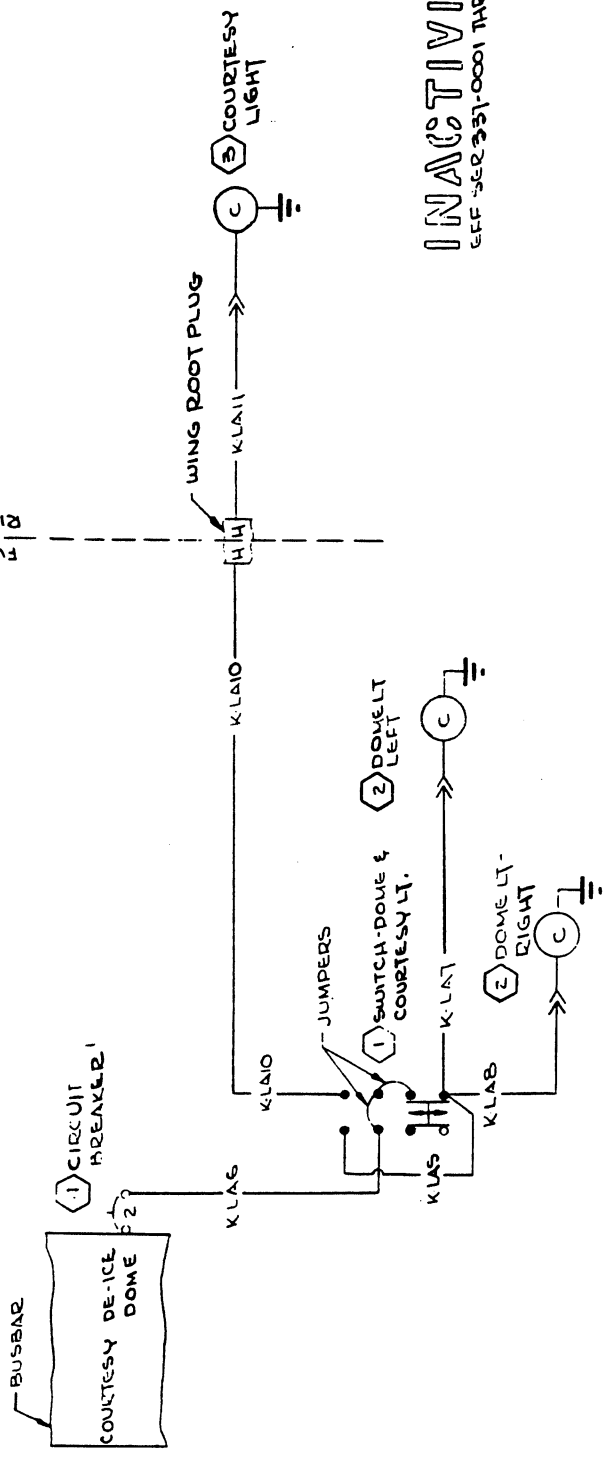

REV	DATE	BY	CHK
REVISION			

INACTIVE
 EFF SER 331-0001 THRU 337-0525
 6/25/66
 11/12/66
 8/25/66

WIRE CODE	NO	GA	MATERIAL	LC	TERMINALS	SERIALS
KLAI	20		500 SOLDER	S3412		
	10		500 SOLDER	S3412		
	9		20 SOLDER	SOLD4R		
	8		300 SOLDER	S3412		
	7		700 SOLDER	S3412		
KLAI	20		700 SOLDER	S3412		

WIRE TABLE

CESSNA AIRCRAFT CO COMMERCIAL AIRCRAFT DIVISION WICHITA KANSAS

NAME	DATE	FILE
HARDEN	12/20/66	

WIRING DIAGRAM — DOME & COURTESY LIGHTS

QUANTITY: 1
 PART NO: 1570000
 SERIAL: 116

EQUIPMENT TABLE

QTY	PART NO	DESCRIPTION	INSTALL ON
4	S-1560-2A	CIRCUIT BREAKER	S15511
3	14100A1	COURTESY LIGHT	14100A1
2	S-15001	DOME LIGHT	
1	S-15001	DOME LT SWITCH	

CHG LET		REVISION		BY	CHK
				DATE	APP

(SR4925)

INACTIVE: SEE FIGURE 2
E710146

PART NO.	DESCRIPTION	INSTALLED ON
6	CIRCUIT BREAKER	1510001
5	HOUSING-PIN	1410000
4	HOUSING-SOCKET	1510042
3	COURTESY LIGHT	1410041
2	DOME LT (LXTE)	
1	DOME LT SWITCH	

WIRE CODE	GA	MATERIAL	LG	TERMINALS	SERIALS
K-LAS	20	SECUNIS S-2412			
K-LAG	15	SECUNIS S-2412			
K-LAS	14	SECUNIS S-2412			
K-LAS	13	SECUNIS S-2411			
K-LAS	12	SECUNIS S-2411			
K-LAS	11	SECUNIS S-2411			
K-LAS	10	SECUNIS S-2411			
K-LAS	9	SECUNIS S-2411			
K-LAS	8	SECUNIS S-2411			
K-LAS	7	SECUNIS S-2411			
K-LAS	6	SECUNIS S-2411			
K-LAS	5	SECUNIS S-2411			
K-LAS	4	SECUNIS S-2411			
K-LAS	3	SECUNIS S-2411			
K-LAS	2	SECUNIS S-2411			
K-LAS	1	SECUNIS S-2411			