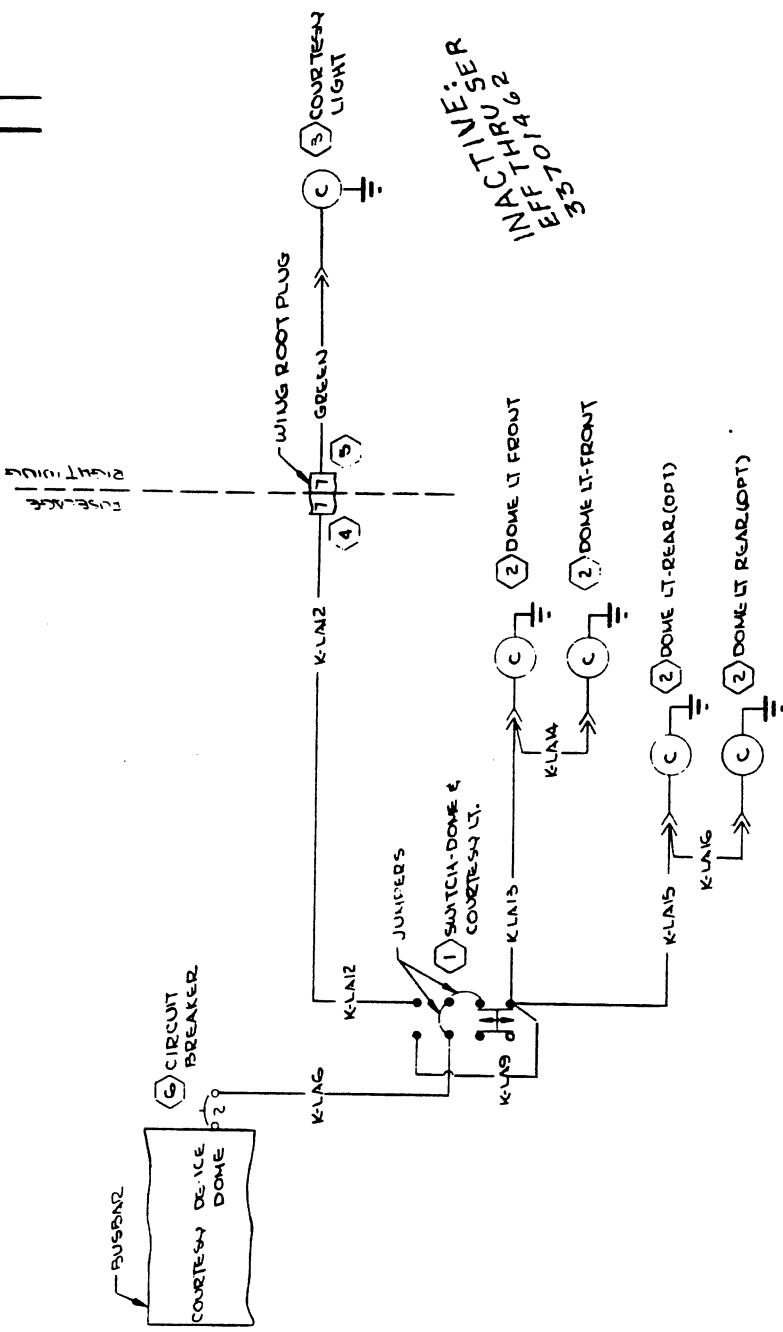

REV	DATE	BY	CHK
REVISION			

INACTIVE
 EFF SER 331-0001 THRU 337-0525
 6/25/66
 11/12/66
 8/25/66

WIRE CODE	NO	GA	MATERIAL	LC	TERMINALS	SERIALS
KLAI	20		500 SOLDER	S3412		
	10		500 SOLDER	S3412		
	9		20 SOLDER	SOLD4R		
	8		300 SOLDER	S3412		
	7		700 SOLDER	S3412		
KLAI	20		700 SOLDER	S3412		

WIRE TABLE

CESSNA AIRCRAFT CO COMMERCIAL AIRCRAFT DIVISION WICHITA KANSAS

NAME	DATE	FILE
HARDEN	12/20/66	

WIRING DIAGRAM — DOME & COURTESY LIGHTS

QUANTITY: 1
 PART NO: 1570000
 SERIAL: 116

EQUIPMENT TABLE

QTY	PART NO	DESCRIPTION	INSTALL ON
4	S-1560-2A	CIRCUIT BREAKER	S15511
3	14100A1	COURTESY LIGHT	14100A1
2	S-15001	DOME LIGHT	
1	S-15001	DOME LT SWITCH	

CHG LET		REVISION		BY	CHK
				DATE	APP

(SR4925)

INACTIVE: SEE FIGURE 2
E710146

PART NO.	DESCRIPTION	INSTALLED ON
6	CIRCUIT BREAKER	1510001
5	HOUSING-PIN	1410000
4	HOUSING-SOCKET	1510042
3	COURTESY LIGHT	1410041
2	DOME LT (LXTE)	
1	DOME LT SWITCH	

WIRE CODE	GA	MATERIAL	LG	TERMINALS	SERIALS
K-LAS	20	SECUNIS S-2412			
K-LAG	15	SECUNIS S-2412			
K-LAS	14	SECUNIS S-2412			
K-LAS	13	SECUNIS S-2411			
K-LAS	12	SECUNIS S-2411			
K-LAS	11	SECUNIS S-2411			
K-LAS	10	SECUNIS S-2411			
K-LAS	9	SECUNIS S-2411			
K-LAS	8	SECUNIS S-2411			
K-LAS	7	SECUNIS S-2411			
K-LAS	6	SECUNIS S-2411			
K-LAS	5	SECUNIS S-2411			
K-LAS	4	SECUNIS S-2411			
K-LAS	3	SECUNIS S-2411			
K-LAS	2	SECUNIS S-2411			
K-LAS	1	SECUNIS S-2411			