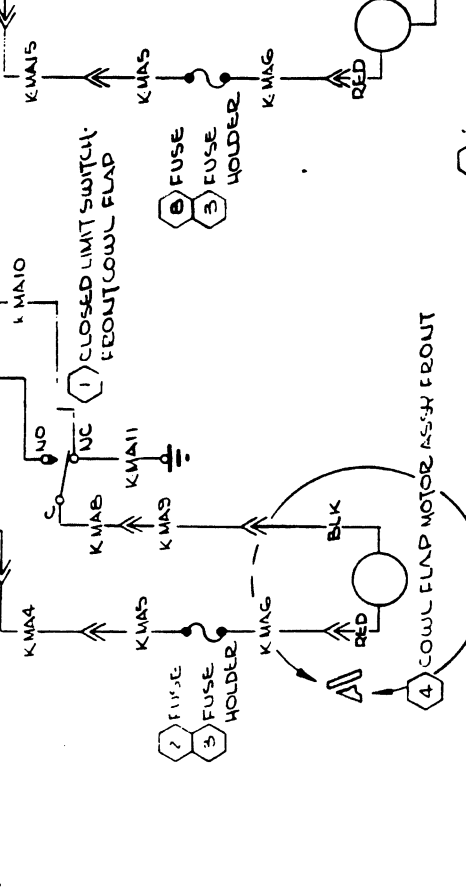

CHG LET	REVISION	BY	CHK	DATE
A	OBSCOLET-MAXI WIRE WAS 152513-1 WAS 152513-1 WAS 152513-1	WMM	ZFF	0-26-44
B	ADDED ITEM 6 FOR USE ITEM 5 WAS OBSOLETE	WMM	ZFF	10-22-44
C	ADDED PARTIAL WIRE TAPING WIRE 152506-1 WAS 152506-1	WMM	ZFF	05-26-44

WIRE NO	WIRE	TERMINALS	OBSCOLET (NEVER USED)
1	KMA12	10	
2	KMA12	10	
3	KMA12	10	
4	KMA12	10	
5	KMA12	10	
6	KMA12	10	
7	KMA12	10	
8	KMA12	10	
9	KMA12	10	
10	KMA12	10	
11	KMA12	10	
12	KMA12	10	
13	KMA12	10	
14	KMA12	10	
15	KMA12	10	
16	KMA12	10	
17	KMA12	10	
18	KMA12	10	
19	KMA12	10	
20	KMA12	10	
21	KMA12	10	
22	KMA12	10	
23	KMA12	10	
24	KMA12	10	
25	KMA12	10	
26	KMA12	10	
27	KMA12	10	
28	KMA12	10	
29	KMA12	10	
30	KMA12	10	
31	KMA12	10	
32	KMA12	10	
33	KMA12	10	
34	KMA12	10	
35	KMA12	10	
36	KMA12	10	
37	KMA12	10	
38	KMA12	10	
39	KMA12	10	
40	KMA12	10	
41	KMA12	10	
42	KMA12	10	
43	KMA12	10	
44	KMA12	10	
45	KMA12	10	
46	KMA12	10	
47	KMA12	10	
48	KMA12	10	
49	KMA12	10	
50	KMA12	10	
51	KMA12	10	
52	KMA12	10	
53	KMA12	10	
54	KMA12	10	
55	KMA12	10	
56	KMA12	10	
57	KMA12	10	
58	KMA12	10	
59	KMA12	10	
60	KMA12	10	
61	KMA12	10	
62	KMA12	10	
63	KMA12	10	
64	KMA12	10	
65	KMA12	10	
66	KMA12	10	
67	KMA12	10	
68	KMA12	10	
69	KMA12	10	
70	KMA12	10	

WIRE NO	WIRE	TERMINALS	OBSCOLET (NEVER USED)
1	KMA12	10	
2	KMA12	10	
3	KMA12	10	
4	KMA12	10	
5	KMA12	10	
6	KMA12	10	
7	KMA12	10	
8	KMA12	10	
9	KMA12	10	
10	KMA12	10	
11	KMA12	10	
12	KMA12	10	
13	KMA12	10	
14	KMA12	10	
15	KMA12	10	
16	KMA12	10	
17	KMA12	10	
18	KMA12	10	
19	KMA12	10	
20	KMA12	10	
21	KMA12	10	
22	KMA12	10	
23	KMA12	10	
24	KMA12	10	
25	KMA12	10	
26	KMA12	10	
27	KMA12	10	
28	KMA12	10	
29	KMA12	10	
30	KMA12	10	
31	KMA12	10	
32	KMA12	10	
33	KMA12	10	
34	KMA12	10	
35	KMA12	10	
36	KMA12	10	
37	KMA12	10	
38	KMA12	10	
39	KMA12	10	
40	KMA12	10	
41	KMA12	10	
42	KMA12	10	
43	KMA12	10	
44	KMA12	10	
45	KMA12	10	
46	KMA12	10	
47	KMA12	10	
48	KMA12	10	
49	KMA12	10	
50	KMA12	10	
51	KMA12	10	
52	KMA12	10	
53	KMA12	10	
54	KMA12	10	
55	KMA12	10	
56	KMA12	10	
57	KMA12	10	
58	KMA12	10	
59	KMA12	10	
60	KMA12	10	
61	KMA12	10	
62	KMA12	10	
63	KMA12	10	
64	KMA12	10	
65	KMA12	10	
66	KMA12	10	
67	KMA12	10	
68	KMA12	10	
69	KMA12	10	
70	KMA12	10