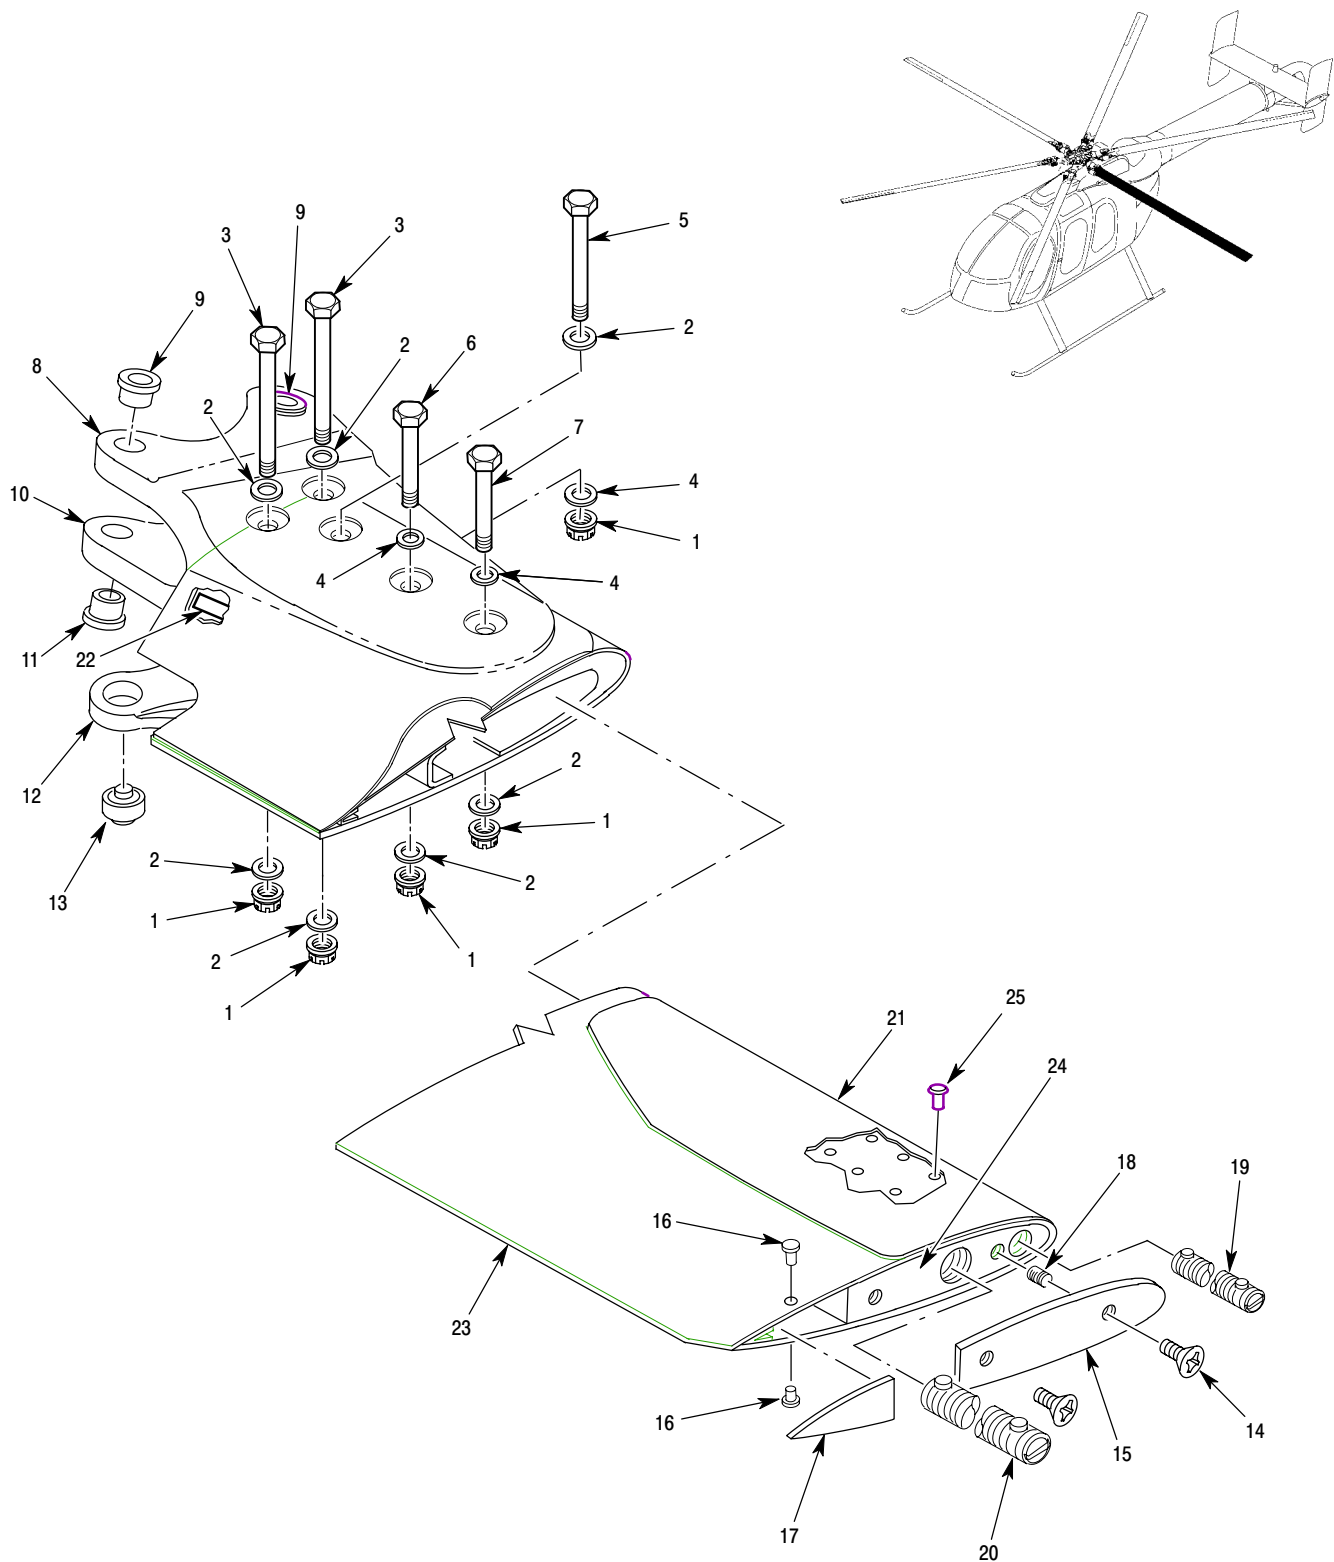

6P62-003A

Figure 2. Main Rotor Blade Assembly - 369FF/500N/600N

MD Helicopters Inc.
ILLUSTRATED PARTS CATALOG

CSP-IPC-4

I L L	Fig. No.	Item No.	Part Number	Description	Qty. per Assy.	Used on Code	Model / Serial No. From - To
	2		369D21121-503	• Blade Assy, Main ..... (HTC 500P2300-503) Ref 62-20-00 For NHA May Be Intermixed In Any Combination With 369D21102-501/ -503/ -517/ -519/ -521/ -523 (NO BKDN)	REF		FF N 6XX KIT
	2		369D21121-501	• Blade Assy, Main ..... (HTC 500P2300-501) Replaced By 369D21121-503	REF		FF N 6XX KIT
	2		369D21102-523	•• Blade Assy, Main Rotor ..... Ref 62-20-00 And 62-20-60 For NHA May Be Intermixed In Any Combination With 369D21102-BSC/ -501/ -503/ -517/ -519/ -521/ -523	REF		6XX 000016-SUBS N 000082-000094 FF 000128-000144 KIT 000002-SUBS
	2		369D21102-521	•• Blade Assy, Main Rotor ..... Ref 62-20-00 For NHA May Be Intermixed In Any Combination With 369D21102-517/ -521/ -523 Made From -517 With 369D21116-1 Bushings Installed	REF		N 000001-000081 FF 000001-000127 KIT 000002-SUBS
	2		369D21102-519	•• Blade Assy, Main Rotor ..... Ref 62-20-00 For NHA May Be Intermixed In Any Combination With 369D21102-517/ -519/ -523 Made From -501 Or -503 With 369D21116-1 Bushing Installed	REF		N 000001-000059 FF 000001-000102 KIT 000002-SUBS
	2		369D21102-517	•• Blade Assy, Main Rotor ..... Ref 62-20-00 For NHA May Be Intermixed In Any Combination With 369D21102-BSC/ -501/ -503/ -517/ -519/ -521 Replaced By 369D21102-523	REF		6XX 000003-000015 N 000060-000081 FF 000103-000127 KIT 000002-SUBS
	2		369D21102-503	•• Blade Assy, Main Rotor ..... Ref 62-20-00 For NHA May Be Intermixed In Any Combination With 369D21102-BSC/ -501/ -503/ -517/ -519 Replaced By 369D21102-517	REF		FF 000082-000083 FF 000086-000089 FF 000092-000102 KIT 000002-SUBS
	2		369D21102-501	•• Blade Assy, Main Rotor ..... Ref 62-20-00 For NHA Intrch With 369D21102-BSC May Be Intermixed With 369D21102-BSC/ -503 Replaced By 369D21102-503	REF		FF 000001-000061 FF 000084-000085 KIT 000002-SUBS
	2		369D21102-BSC	•• Blade Assy, Main Rotor ..... Ref 62-20-00 For NHA Intrch With 369D21102-501 May Be Intermixed With 369D21102-501/ -503 Replaced By 369D21102-501	REF		FF 000001-000126 KIT 000002-SUBS
	2	1	MS21042L4	••• Nut, Self Locking, Reduced Hexagon ..	5		
	2	2	AN960KD416L	••• Washer, Flat	AR		
	2	3	NAS6204-34	••• Bolt, Hex Head, Close Tolerance, Alloy Steel	2		
	2	4	AN960KD416	••• Washer, Flat	AR		
	2	5	NAS6204-27	••• Bolt, Hex Head, Close Tolerance, Alloy Steel	1		
	2	6	NAS1304-26	••• Bolt	1		
	2	7	NAS1304-24	••• Bolt	1