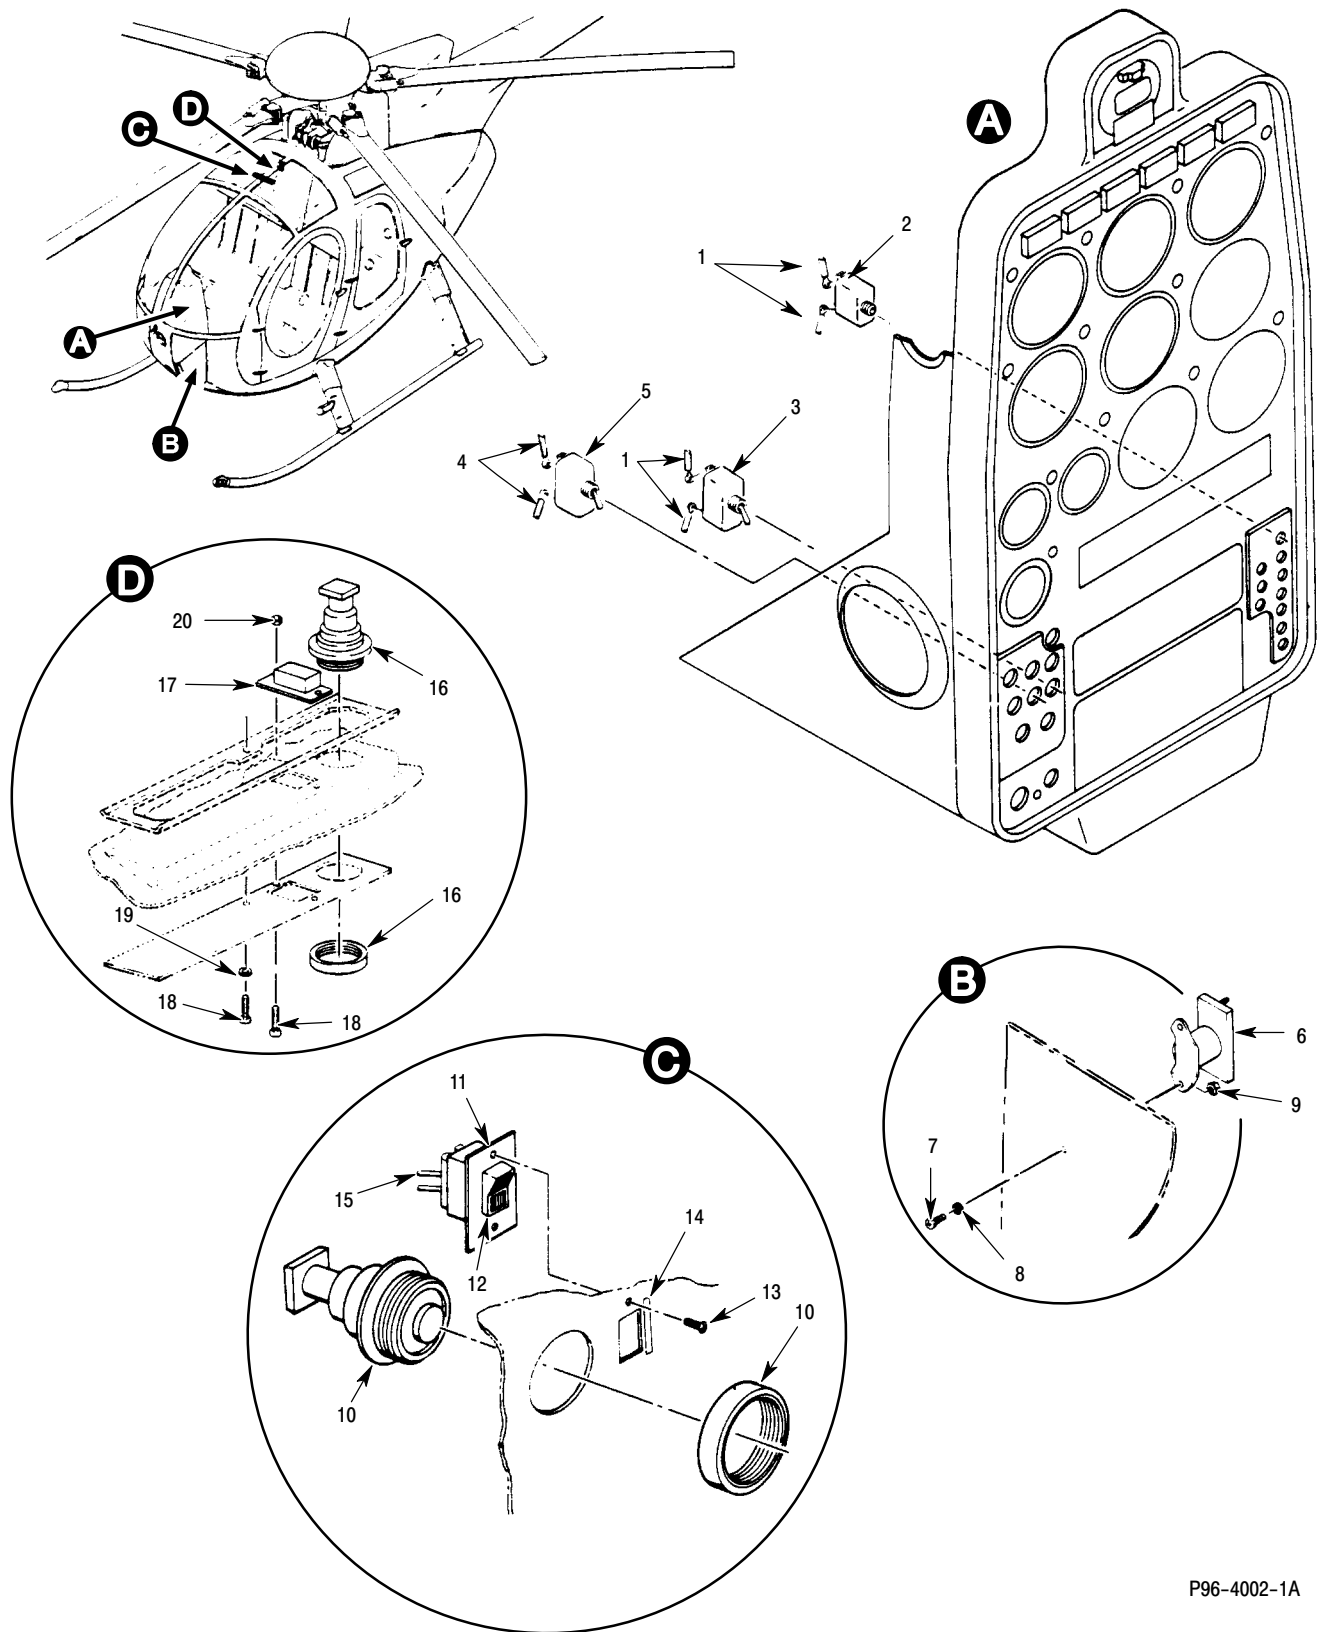

MD Helicopters Inc.
ILLUSTRATED PARTS CATALOG

CSP-IPC-4

I L L	Fig. No.	Item No.	Part Number	Description	Qty. per Assy.	Used on Code	Model / Serial No. From - To
	1	134	369D24126	•• Lighter Assy, Cigar, Aft Compartment . . . Ref 25-40-00 For BKDN	1		
	1	135	369A4255-603	•• Relay Instl, Engine Compartment . . . . . Ref 96-10-00 For BKDN Ref 96-00-00 For NHA	1		D 000671-000683 D 000688-000721 D 000724-001149 D 001151-001184
	1	135	369A4255-605	•• Relay Instl, Engine Compartment . . . . . Ref 96-10-00 For BKDN	1		D 001150-001150 D 001185-001204
	1	136	MS35275-229	•• Screw	2		
	1	137	MS20341-6C	•• Nut	2		
	1	138	NAS620C6L	•• Washer,Flat-Reduced Outside Diameter	4		
	1	139	MS35338-136	•• Lockwasher	2		
	1	140	1N3210	•• Diode	2		
	1	141	AN316-4	•• Nut	2		
	1	142	369H90118-5	•• Busbar	1		
	1	143	NAS1096-3-10	•• Screw-Hex Head,Recessed,Full Thread	1		
	1	144	AN960KD10L	•• Washer,Flat	1		
	1	145	MS21042L3	•• Nut, Self-Locking, Reduced Hexagon . .	1		
	1	146	369H90118-3	•• Bracket	1		
	1	147	NAS601-5	•• Screw	2		
	1	148	369H90062-123	•• Light Assy, Strobe, Anticollision, Upper . . Intrch With 369D24141-5 (Grimes PN 30-0504) Whelen And Grimes Systems Are Not Intermixable.	1		D 000001-001204
	1	148	369D24141-5	•• Light Assy, Anticollision, Red Strobe, Upper . . . . . (Grimes PN 30-0504) Whelen And Grimes Systems Are Not Intermixable. Replaced By 369D24141-13 (Grimes PN 30-0504-41)	1		D 000001-001204
	1	148	369D24141-13	•• Light Assy, Anticollision, Red Strobe, Upper . . . . . (Grimes PN 30-0504-41) Whelen And Grimes Systems Are Not Intermixable.	1		MD
	1	149	369D24131	•• Light Assy, Position, Rear . . . . . Ref 96-00-00 For BKDN	1		
	1	150	369H4226-13	•• Tube Assy, Pitot - Black . . . . . Also See 25-00-00 And 96-00-00	1		
	1	150	369H4226	•• Tube Assy, Pitot . . . . . Replaced By 369H4226-13 Pitot Tube Assy Also See 25-00-00 And 96-00-00	1		
	1	151	MS35489-14	•• Grommet, Synthetic Rubber, Hot-Oil And Coolant Res	1		
	1	152	369H900034-23	•• Clamp	1		
	1	153	NAS603-8P	•• Screw,Machine-Aircraft,Pan Head	1		
	1	154	NAS603-12P	•• Screw,Machine-Aircraft,Pan Head,Cruciform Recess	1		
	1	155	HS306-223H	•• Washer,Flat	2		
	1	156	AN960KD10L	•• Washer,Flat	2		
	1	157	MS21042L3	•• Nut, Self-Locking, Reduced Hexagon . .	2		
N	1	158	369H6451	•• Switch Instl, Nr Disable . . . . . Ref 95-30-00 For BKDN	1		D 001150-001150 D 001185-001204

P96-4002-1A

Figure 2. Night Lighting Kit Installation - (Early Model) 369D (Sheet 1 of 3)