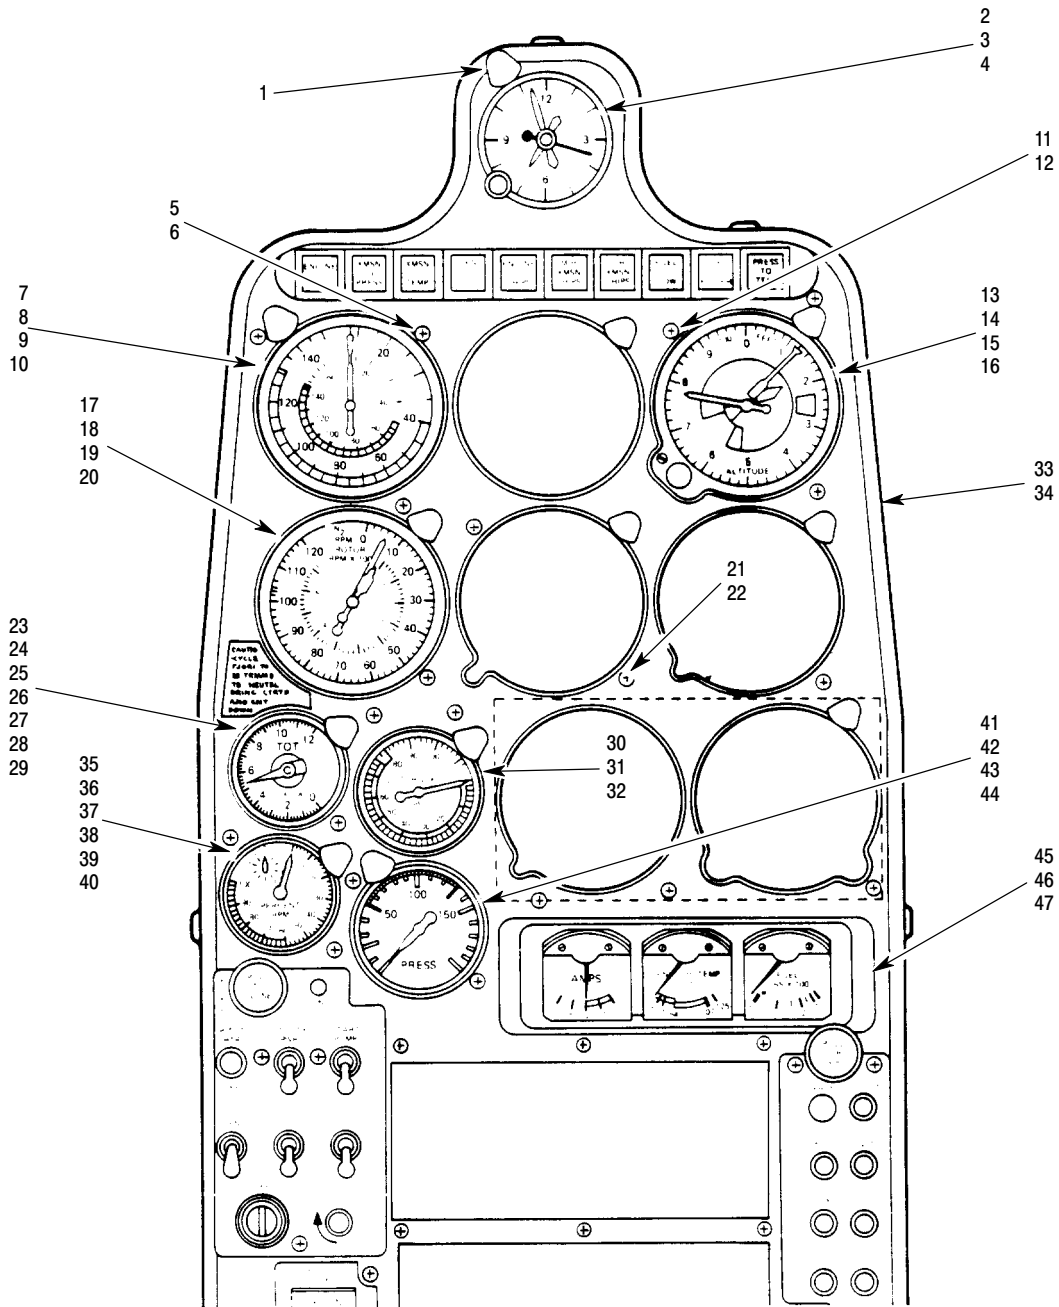

P95-0002-1

Figure 2. Complete Console (Sheet 1 of 2)

MD Helicopters Inc.
ILLUSTRATED PARTS CATALOG

CSP-IPC-4

I L L	Fig. No.	Item No.	Part Number	Description	Qty. per Assy.	Used on Code	Model / Serial No. From - To
	1		600N4263-501	• Elec Equip Instl ..... Ref 06-00-00 FOR NHA	REF		6XX 000002-SUBS
	1	1	3411	•• Terminal	2		
	1	2	AN960KD8L	•• Washer, Flat	4		
	1	3	NAS602-8	•• Screw	4		
	1	4	MS25241-4581	•• Lamp	1		
	1	5	369D22431-BSC	•• Ring	1		
	1	6	369D290009-111	•• Compass Instl Magnetic Standby ..... Ref 95-20-00 For BKDN Intrch With 369D290009-101	1		
	1	7	369H6615-179	•• Decal, (Util Lite)	1		
	1	8	NAS601-8P	•• Screw, Machine-Aircraft, Pan Head, Cruciform Recess	2		
	1	9	3365	•• Light Assy ..... (Replacement Bulb, GE 1309)	1		
	1	10	369A4003-451	•• Decal, (E14)	1		
	1	11	AN960JD10L	•• Washer, Flat	6		
	1	12	NAS671-10	•• Nut, Plain	2		
	1	13	MS21042L3	•• Nut, Self-Locking, Reduced Hexagon ..	4		
	1	14	NAS1096-3-10	•• Screw-Hex Head, Recessed, Full Thread	5		
	1	15	MS35338-43	•• Washer, Lock-Spring, Helical, Regular ..	5		
	1	16	369H6615-51	•• Decal, (E15)	1		
	1	17	369A4003-285	•• Decal, (J103)	1		
	1	18	369D296615-87	•• Decal, (J113)	1		
	1	19	369H6451-3	•• Switch Instl (Nr Disable) ..... Ref 95-30-00 For Further BKDN	1		
	1	20	369A4003-525	•• Decal, (J130)	1		
	1	21	600N4514-3	•• Voice Warning LRU ..... (Eng Pwr Out - Low Rotor RPM) Replaced By 600N4514-5	1		6XX 000002-000037
	1	21	600N4514-5	•• Voice Warning LRU ..... (Eng Pwr Out - Low Rotor RPM) Replaced By 600N4515-101	1		6XX 000038-000063
	1	21	600N4515-101	•• Voice Warning LRU ..... (Eng Pwr Out - Low Rotor RPM)	1		6XX-000064-SUBS
	1	22	NAS1096-1-6	•• Screw-Hex Head, Recessed, Full Thread	8		
	1	23	AN960KD6L	•• Washer	4		
	1	24	600N4262-501	•• Instl - Wiring ..... Ref Fig 2 For BKDN	1		
	1	25	369D24284-3	•• Generator Control Unit (GCU) ..... Replaced By 369D24284-5 GCU	1		
	1	25	369D24284-5	•• Generator Control Unit (GCU)	1		6XX 000002-SUBS
	1	26	MS35276-264	•• Screw	4		
	1	27	AN960KD10L	•• Washer, Flat	10		
	1	28	369D290011-507	•• Battery Instl (Marathon) ..... Ref 96-05-00 For Further BKDN	1		
	1	28	369D290011-509	•• Battery Instl (Saft) ..... Ref 96-05-00 For Further BKDN	1		
	1	29	369D24145-7	•• Power Supply (Whelen) ..... Intrch With 369D24145-9 Pwr Supply With 369D24145-9 Being The Preferred Part	1