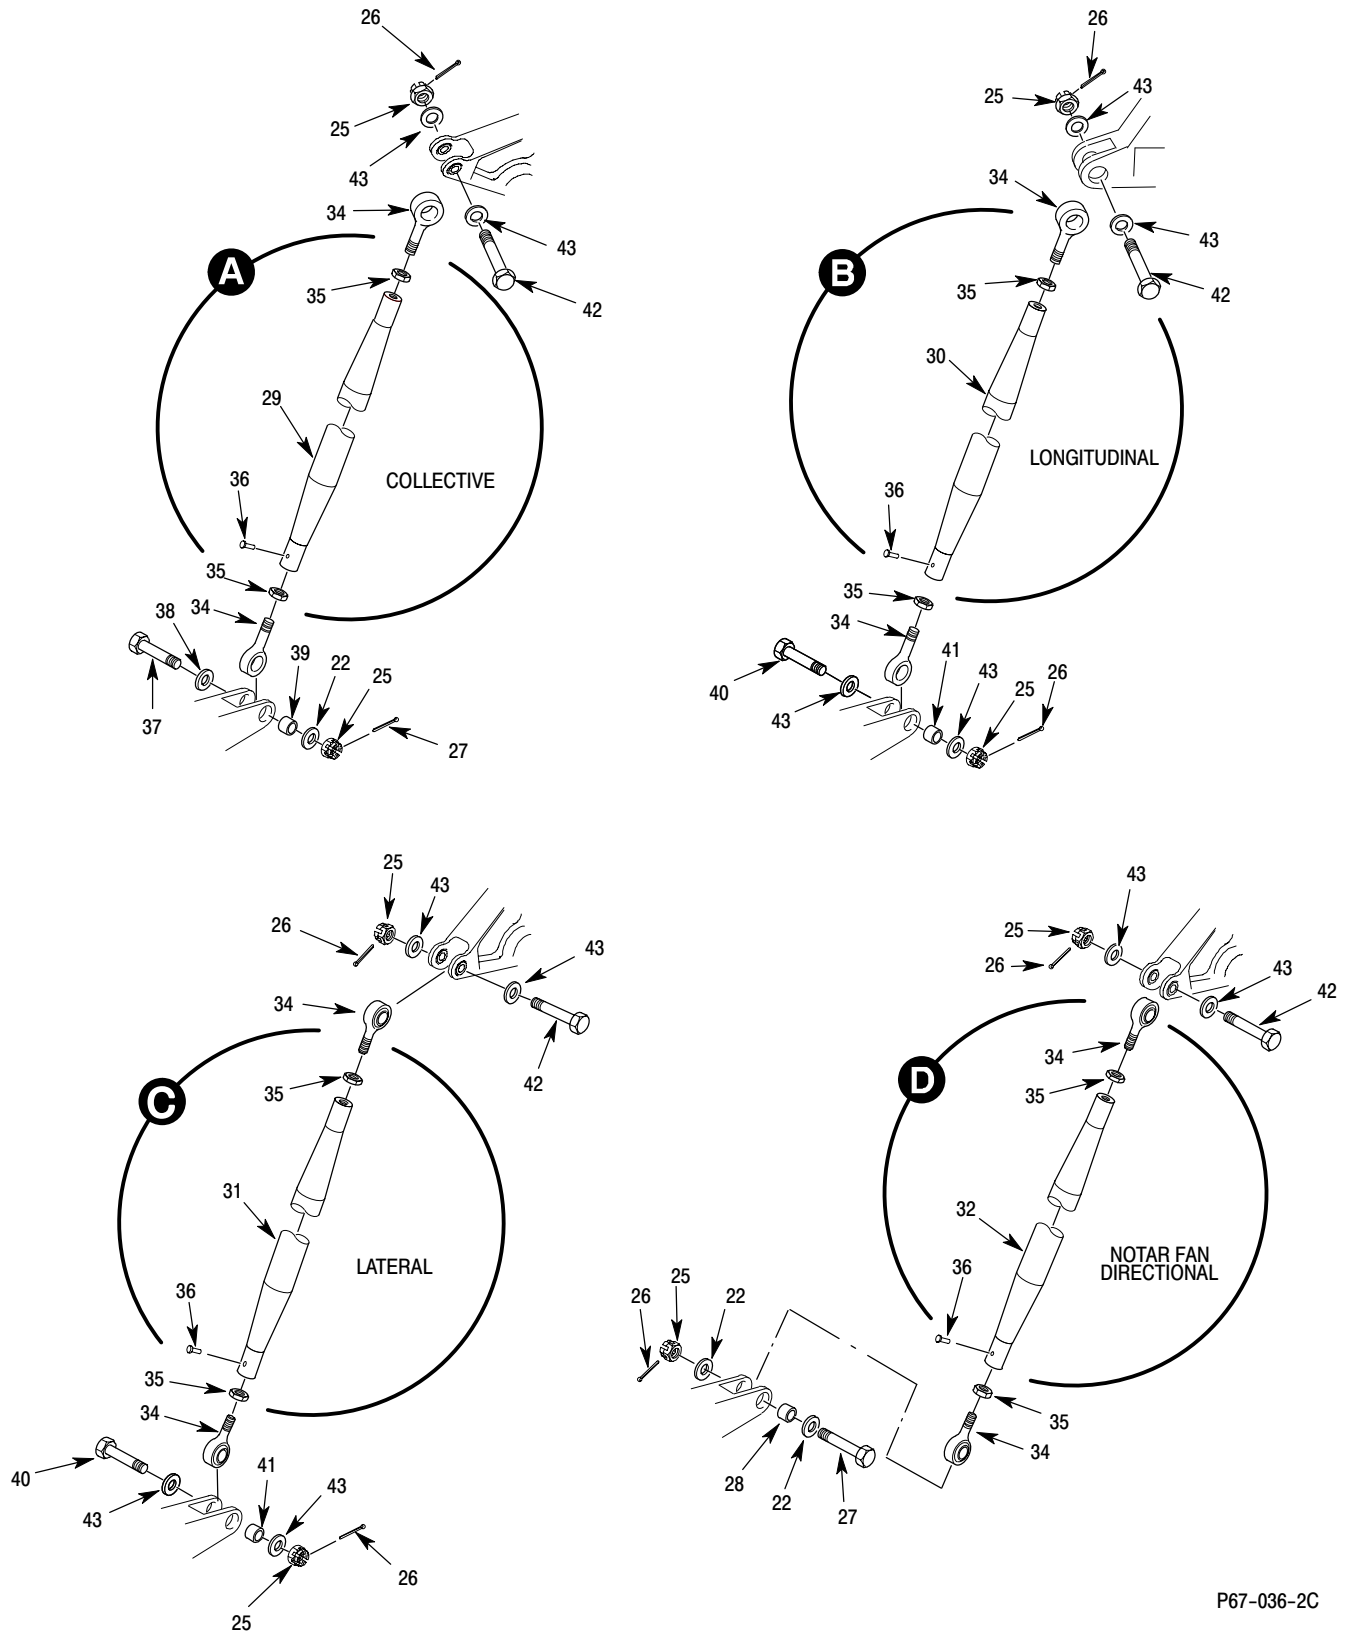

P67-036-2C

Figure 1. Flight Control Installation - 600N (Sheet 2 of 2)

MD Helicopters Inc.
ILLUSTRATED PARTS CATALOG

I L L	Fig. No.	Item No.	Part Number	Description	Qty. per Assy.	Used on Code	Model / Serial No. From - To
	1		600N7000-501	• Flight Control Instl, Notar LH Command . . . Ref 67-00-60,67-10-00, And 67-20-10 For BKDN Ref 67-00-60 And 67-20-30 For NHA	1		6XX 000001-SUBS
	1		600N7000-505	• Flight Cntrls Instl, Notar RH Command Kit . Ref 67-00-60, 67-10-00, And 67-20-10 For BKDN Ref 67-00-60 And 67-20-30 For NHA	1		6XX 000001-SUBS
	1		369RM7000-601	• Modification Flight Control Installation . . . . Modified Military With Military Cyclic Grip. Placed Here For Convenience Not Procurable Ref 67-10-00 For BKDN Ref 67-00-90 For NHA	REF		KIT 000002-SUBS
	1	1	600N7200-501	•• Thruster-V ertical Stab Control Instl . . . . . Ref 67-20-30 For BKDN	1		6XX
	1	2	600N7100-501	•• Control Instl, Fan Pitch . . . . . Ref 67-20-30 For BKDN	1		6XX
	1	3	369D27600-505	•• Mixer-Swashplate Controls Assy . . . . . Ref 62-30-60 For BKDN	1		6XX 000038-SUBS KIT 000002-SUBS
	1	3	369D27600-501	•• Mixer-Swashplate Controls Assy . . . . . Ref 62-30-60 For BKDN Replaced By 369D27600-505	1		6XX 000003-000037
	1	4	600N7000-101	•• Bracket Installation . . . . . Use On 600N7000-501 And -505 See Fig 2 For BKDN	1		6XX
	1	5	369A7100-505	•• Control Instl, Cyclic Pitch, LH Command Ref 67-10-00 For BKDN	1		6XX
	1	6	369D297100-761	•• Control Instl, Cyclic Pitch, (Mil) . . . . . Ref 67-10-00 For BKDN	1		6XX
N	1	7	369D297800-707	•• Installation, Copilot Controls, (Mil). . . . . Not Procurable Ref 67-10-00 For BKDN	1		6XX
	1	8	369A7300-507	•• Control Instl, Rotor, LH Command (Sta. 75.00) . . . . . Ref 67-10-00 For BKDN Figures 8 Thru Fig 10	1		6XX
	1	9	369D297300-501	•• Control Instl, Rotor, RH Command (Sta. 75.00) . . . . . Ref 67-10-00 For BKDN	1		6XX
	1	10	369A7500-507	•• Pedal Instl, Tail Rotor Control Foot . . . . . Ref 67-20-10 For BKDN	1		6XX
	1	11	369A7500-509	•• Pedal Instl, Tail Rotor Control Foot . . . . . Ref 67-20-10 For BKDN	1		6XX
	1	12	369A7005-BSC	•• Rod Assy	1		
	1	13	369A7951-37	••• Bearing	2		
	1	14	AN315-6R	••• Nut	4		
	1	15	369A7005-3	••• Rod	1		
	1	16	369A7006-3	•• Rod Assy	1		
	1	16	369A7006-13	•• Rod Assy . . . . . 369A7006-3 Is Preferred Part	ALTN		
	1	17	369A7006-7	••• Rod	1		
	1	18	369A7522	•••• Fitting	1		
	1	19	369A7951-37	••• Bearing . . . . . One Used On 369A7006-13 Two Used On 369A7006-3	2		
	1	20	MS20470AD3	••• Rivet, Solid-Universal Head	1