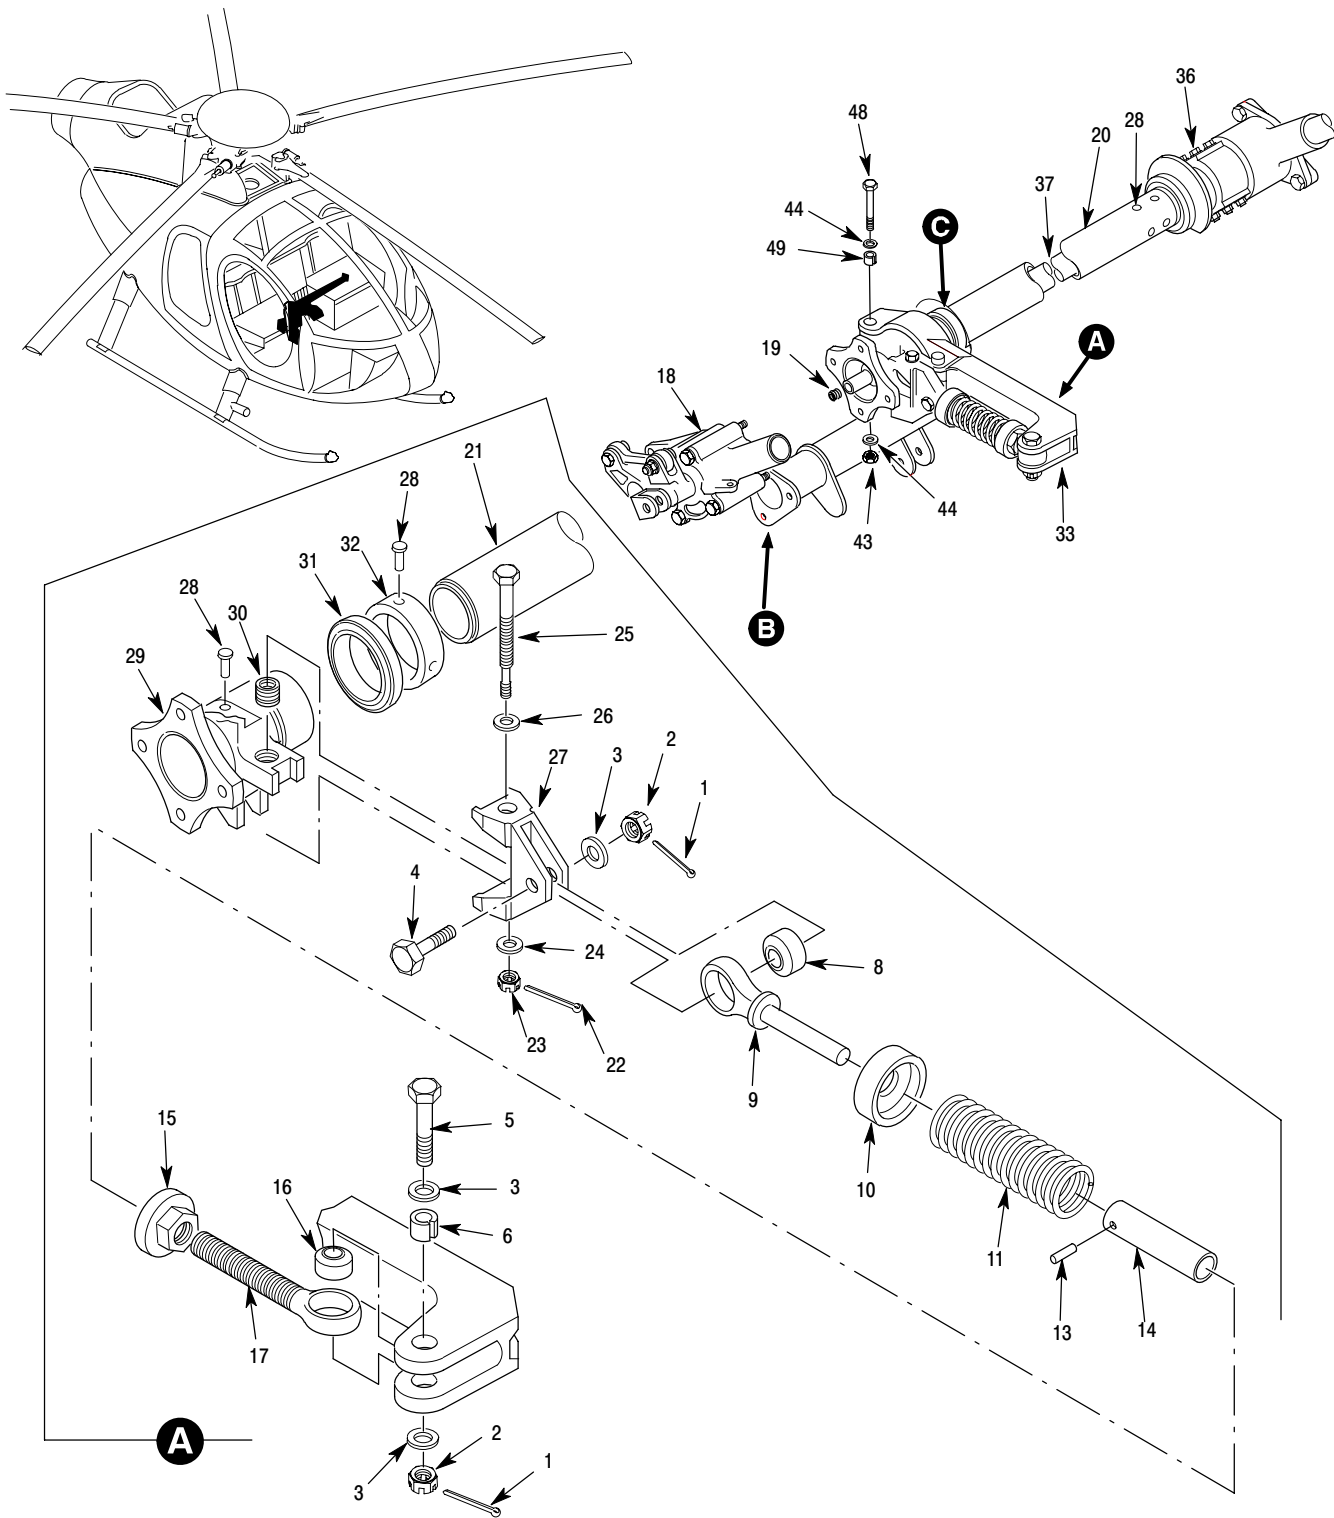

P67-1011-1D