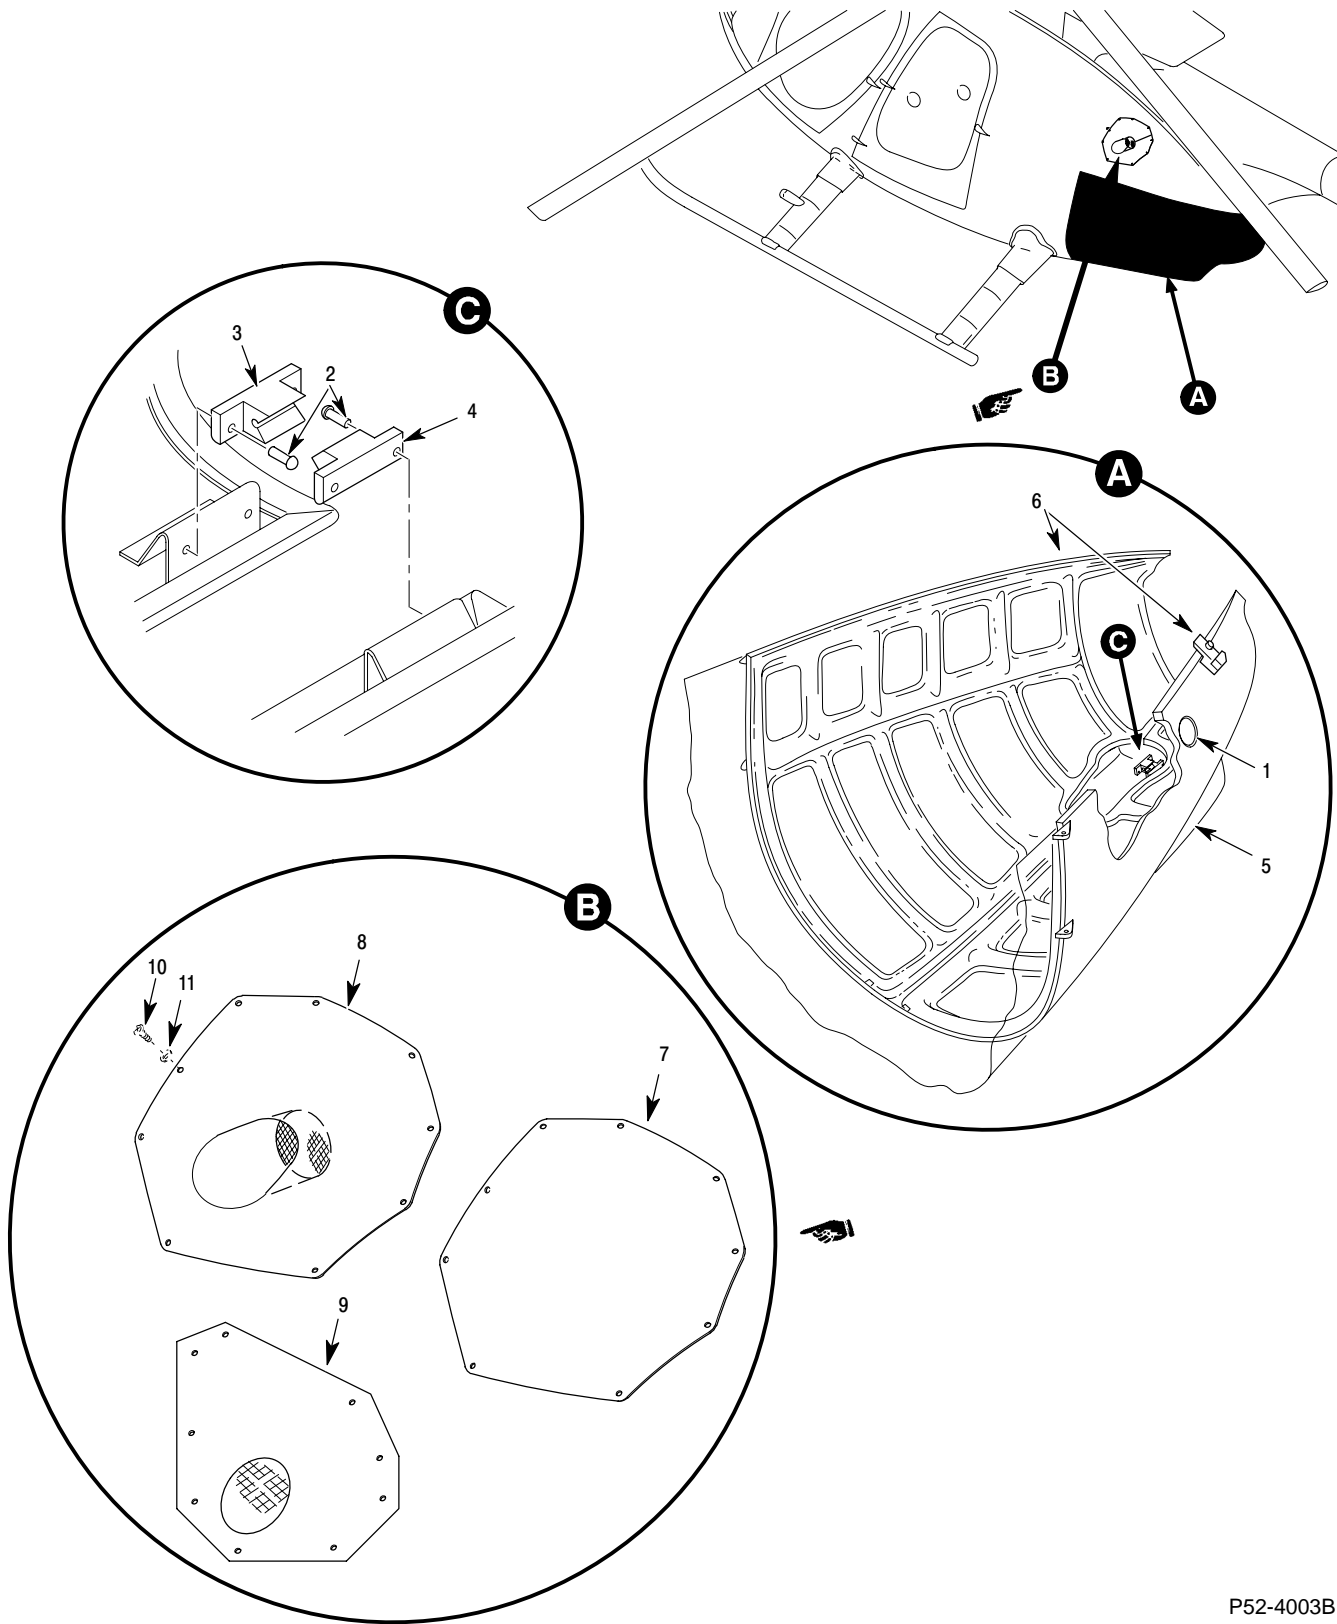

P52-4003B

Figure 3. Engine Bay Door Assembly - 369FF/600N

MD Helicopters Inc.
ILLUSTRATED PARTS CATALOG

CSP-IPC-4

I L L	Fig. No.	Item No.	Part Number	Description	Qty. per Assy.	Used on Code	Model / Serial No. From - To
	3		369D22023-1	• Door, Engine Bay (LH)	REF		FF 00001-SUBS
	3		369D22023-2	• Door, Engine Bay (RH)	REF		FF 00001-SUBS
	3		369D22023-5	• Door, Engine Bay (LH)	REF		6XX 00002-00049
	3		369D22023-6	• Door, Engine Bay (RH)	REF		6XX 00002-00049
	3		369D22023-7	• Door, Engine Bay (LH)	REF		6XX 00050-SUBS
				Intrch With 369D22023-9 369D22023-9 Is Preferred Part			
	3		369D22023-8	• Door, Engine Bay (RH)	REF		6XX 00050-SUBS
				Intrch With 369D22023-10 369D22023-10 Is Preferred Part			
	3		369D22023-9	• Door, Engine Bay (LH)	REF		6XX 00050-SUBS
				Intrch With 369D22023-7 369D22023-9 Is Preferred Part			
	3		369D22023-10	• Door, Engine Bay (RH)	REF		6XX 00050-SUBS
				Intrch With 369D22023-8 369D22023-10 Is Preferred Part			
	3		369D22023-11	• Door, Engine Bay (LH)	REF		FF 00001-SUBS
	3		369D22023-12	• Door, Engine Bay (RH)	REF		FF 00001-SUBS
	3	1	MS21266-1N	•• Grommet, Plastic, Edging	AR		FF
				Component Of 369D22023-1			
	3	2	NAS1738B4-4	•• Rivet	4		
	3	3	369A2024-77	•• Striker, LH	2		FF 00001-00050
				For Replacement Order 369A2024-147			
	3	3	369A2024-147	•• Striker, LH	2		FF 00051-SUBS
				Female			6XX 00001-SUBS
	3	4	369A2024-75	•• Striker, RH	2		FF 00001-00050
				For Replacement Order 369A2024-145			
	3	4	369A2024-145	•• Striker, RH	2		FF 00051-SUBS
				Male			6XX 00001-SUBS
	3	5	369D22023-3	•• Fairing, LH	1		
	3	5	369D22023-4	•• Fairing, RH	1		
	3	6	369D22024-1	•• Door Assembly, Engine Access, LH	1		FF 6XX
				Intrch With 369D22024-501 369D22024-501 Is Preferred Part Component Of 369D22023-7 Eng Bay Door See Fig 2 For Further BKDN			
	3	6	369D22024-2	•• Door Assembly, Engine Access, RH	1		FF 6XX
				Intrch With 369D22024-502 369D22024-502 Is Preferred Part Component Of 369D22023-8 Eng Bay Door See Fig 2 For Further BKDN			
	3	6	369D22024-501	•• Door Assembly, Engine Access, LH	1		FF 6XX
				Intrch With 369D22024-1 369D22024-501 Is Preferred Part Component Of 369D22023-9/-11 Eng Bay Door See Fig 2 For Further BKDN			
	3	6	369D22024-502	•• Door Assembly, Engine Access, RH	1		FF 6XX
				Intrch With 369D22024-2 369D22024-502 Is Preferred Part Component Of 369D22023-10/-12 Eng Bay Door See Fig 2 For Further BKDN