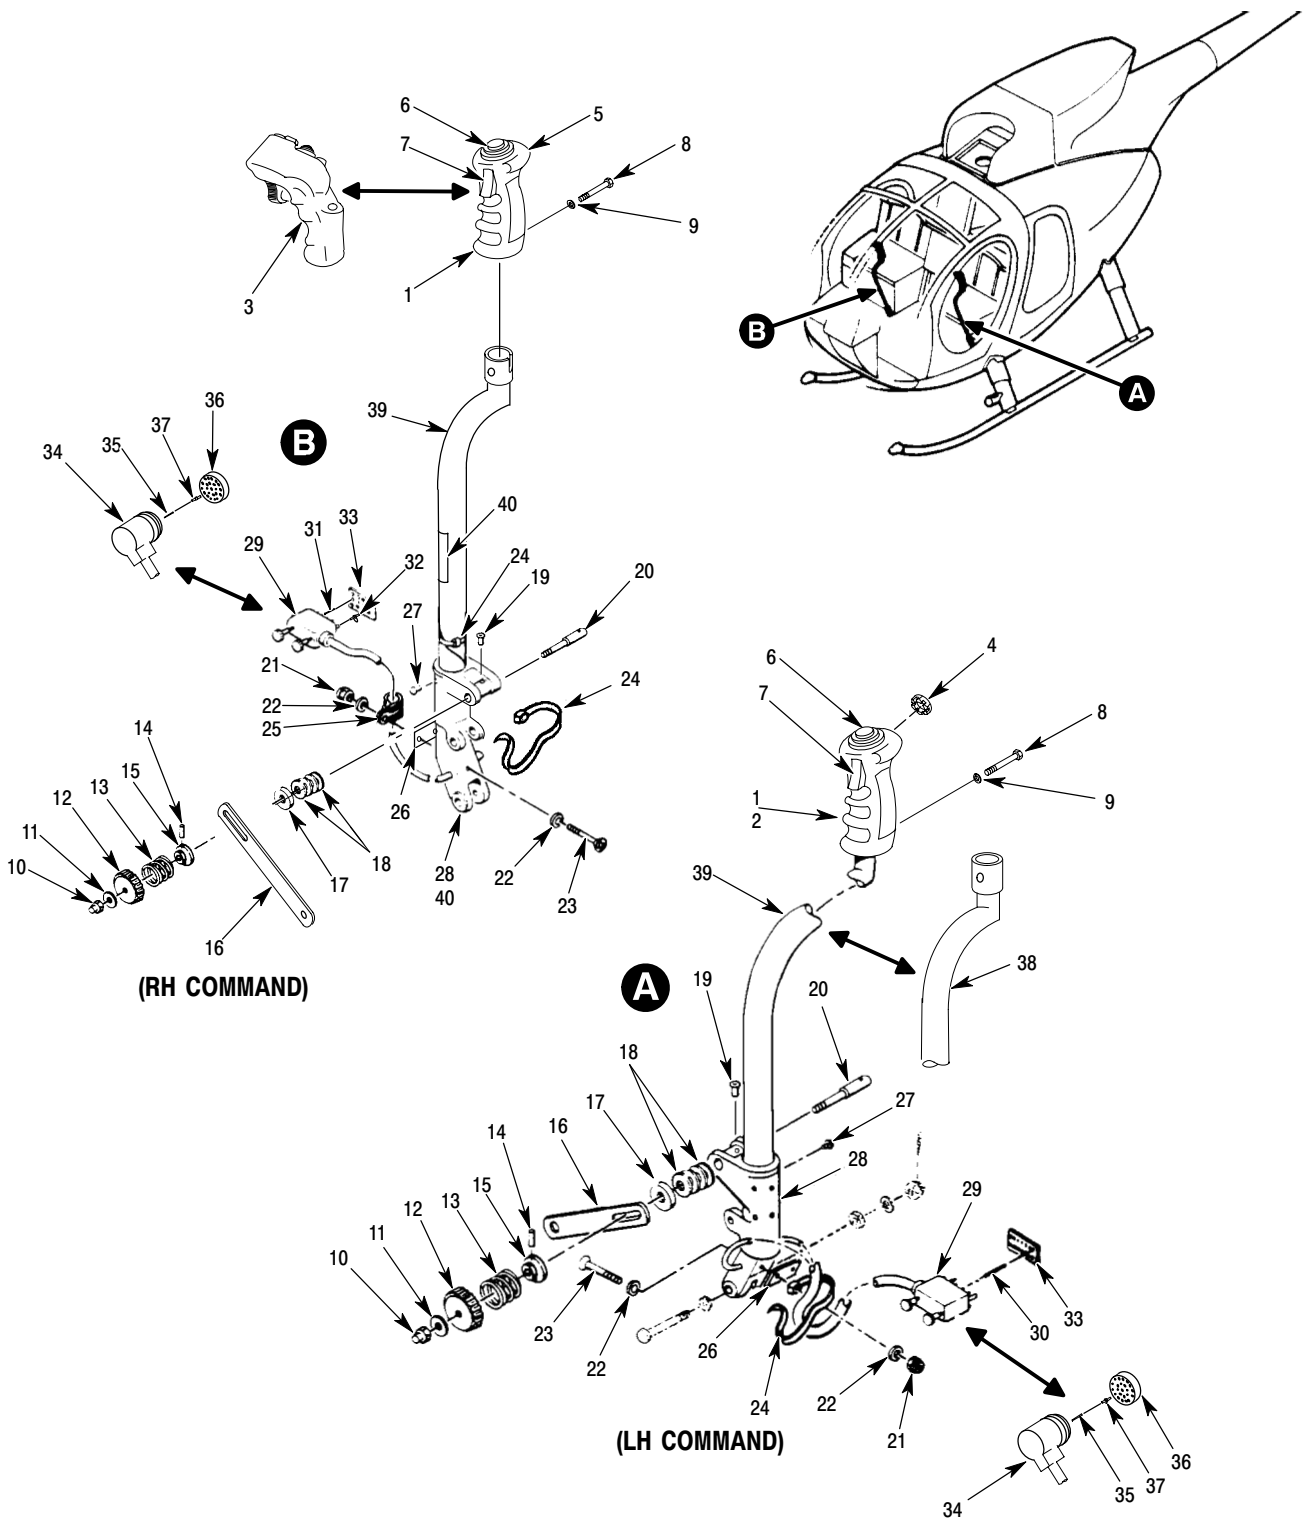

P67-1012C

Figure 11. Pilot Cyclic Control Stick Assembly

MD Helicopters Inc.
ILLUSTRATED PARTS CATALOG

CSP-IPC-4

I L L	Fig. No.	Item No.	Part Number	Description	Qty. per Assy.	Used on Code	Model / Serial No. From - To
	3	39	NAS75-4-007	•••• Bushing	1		
	3	40	MS20470AD3	••• Rivet	2		
	3	41	NAS6204-19D	•• Bolt, Hex Head, Close Tolerance, Alloy Steel	1		
	3	42	AN960KD416L	•• Washer, Flat	4		
	3	43	MS17826-4	•• Nut, Self-Locking, Castellated, Hexagon	2		
	3	44	MS24665-134	•• Pin, Cotter, Split	2		
	3	45	NAS6204-17H	•• Bolt	1		
	3	46	AN960KD416L	•• Washer	1		
	3	47	NAS75-4-01 1	•• Bushing	1		
	3	48	500N7201-45	•• Cable Assy (Aft)	1		N 000001-000097
				Replaced By 500N7201-57 Cable Assy.			
	3	48	500N7201-57	•• Cable Assy (Aft)	1		N 000098-SUBS
	3	49	500N7201-31	••• Double Headed Rod End	1		
				Component Of 500N7201-57 Aft Cable Asst			
	3	50	NAS1193K5CP	••• Locking Device	1		
	3	51	NAS509-5C	••• Jam Nut RH	1		
	3	52	AN960C816	•• Washer, Flat	2		
	3	53	NAS1423C8	•• Nut, Jam	2		
	3	54	NAS1303-2H	•• Screw	2		
	3	55	AN960KD10	•• Washer	4		
	3	56	AN742D6	•• Clamp	2		
	3	57	MS21042L3	•• Nut, Self-Locking	2		
	3	58	500N7201-43	•• Cable Assy (Fwd)	1		N 000001-000011
				Replaced By 500N7201-37 Cable Assy.			
	3	58	500N7201-37	•• Cable Assy (Fwd)	1		N 000012-000089
				Replaced By 500N7201-55 Cable Assy.			
	3	58	500N7201-55	•• Cable Assy (Fwd)	1		N 000090-SUBS
	3	59	MS21153-6C	••• Rod End	1		
				Component Of 500N7201-55 Fwd Cable Assy			
	3	60	NAS1193K5CP	••• Locking Device	1		
	3	61	NAS509-5C	••• Jam Nut RH	1		
	3	62	500N7103-5	•• Splitter Assy	REF		
				Ref Fig 2 For BKDN			
	3	63	AN960C816	•• Washer, Flat	2		
	3	64	NAS1423C8	•• Nut, Jam	2		
	3	65	NAS43DD3-96	•• Spacer	1		
	3	66	MS21919WH6	•• Clamp	1		
	3	67	AN960-10	•• Washer, Flat	1		
	3	68	NAS6603-26	•• Bolt	1		
	3	69	HS4546-3-0100	•• Tube (Plastic)	1		
	3	70	500N7211-1	•• Torque Tube Housing	REF		
				Ref 53-40-30 For NHA			
	3	71	500N7212-3	•• Shaft, Torque	1		
	3	72	NAS43DD10-38	•• Spacer	1		
	3	73	AN960KD1016L	•• Washer	1