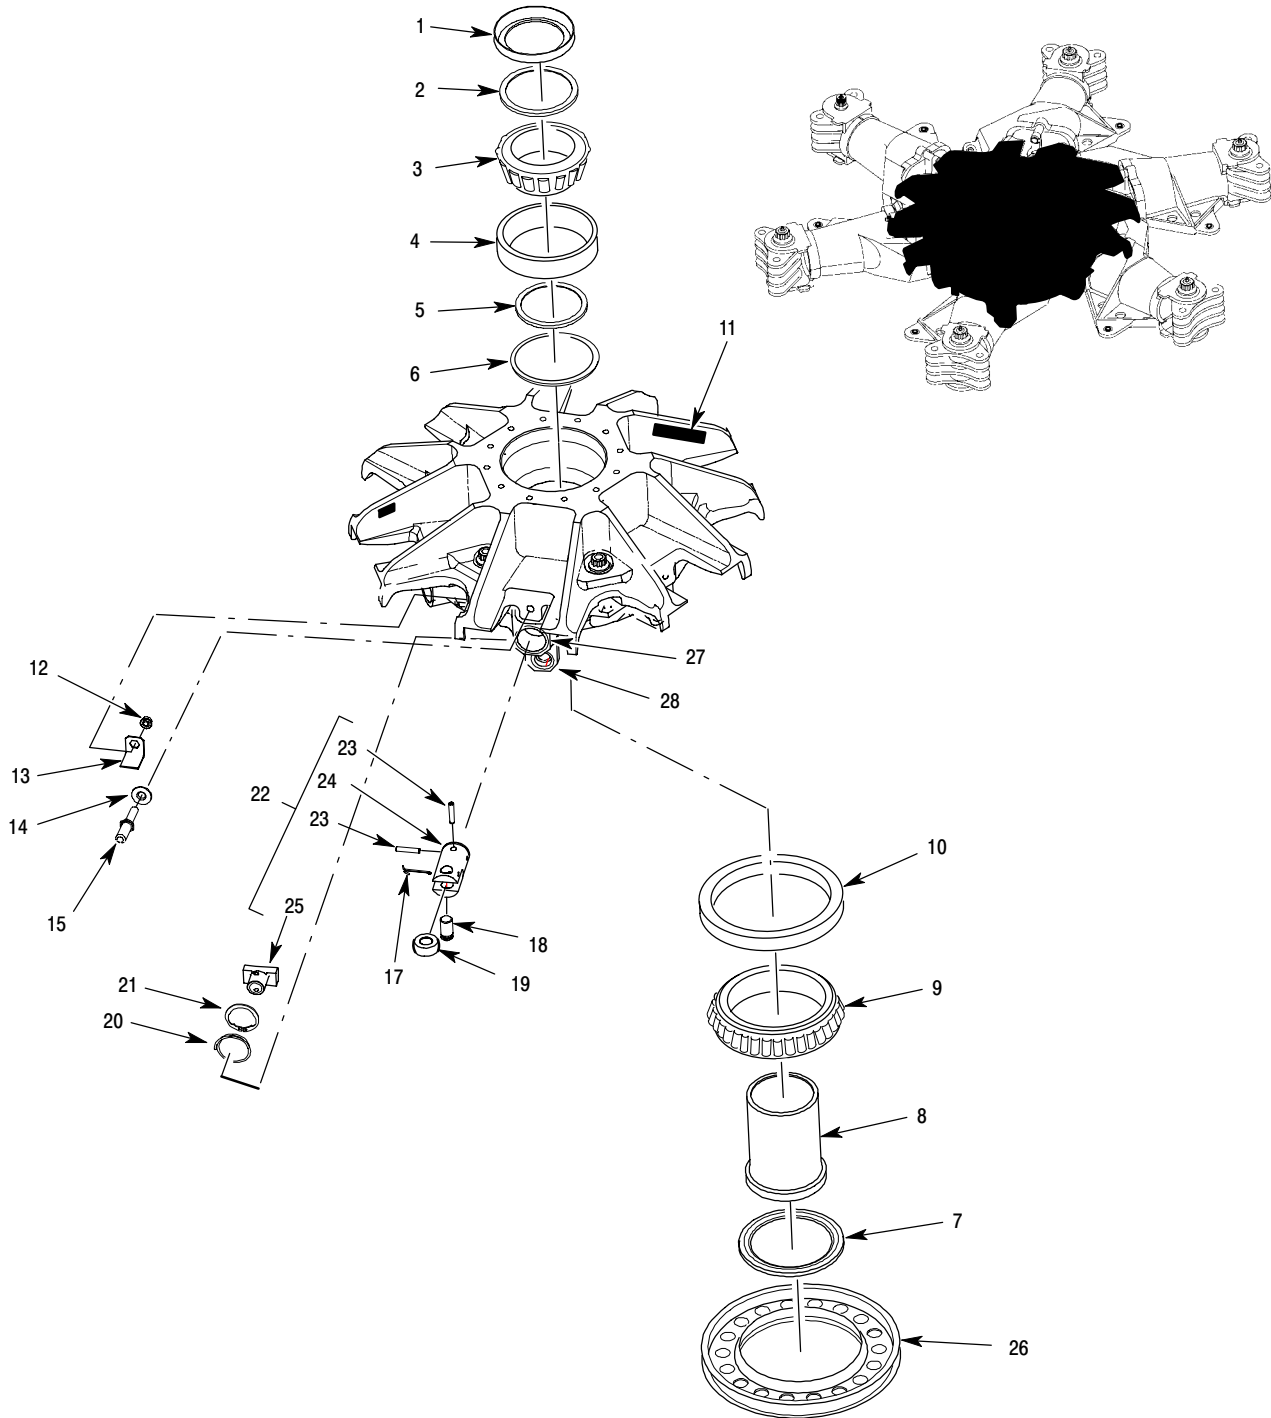

6P62-004A

Figure 3. Main Rotor Bearings and Droop Stop - 600N

MD Helicopters Inc.
ILLUSTRATED PARTS CATALOG

CSP-IPC-4

I L L	Fig. No.	Item No.	Part Number	Description	Qty. per Assy.	Used on Code	Model / Serial No. From - To
	2		369D27600-501	• Mixer-Swashplate Controls Assy . . . . . Not Procurable Not In Production			
	2		369D27600	• Mixer S/P And T/R Controls . . . . . Not Procurable	REF		D 000003-SUBS E 000001-SUBS FF 000001-SUBS N 000001-SUBS
	2	1	MS24665-151	•• Pin, Cotter (Split)	1		
	2	2	MS17825-4	•• Nut, Self-Locking, Castellated, Hexagon	1		
	2	2	AN320-4	•• Nut, Self-Locking, Castellated, Hexagon	ALTN		
	2	3	AN960KD416L	•• Washer, Flat	10		
	2	4	MS20002C4	•• Washer, Countersunk, High Strength . . . Use With MS21250-04020 Bolt	1		
	2	5	NAS6204-20D	•• Bolt . . . . . Lengths May Vary Depending On Installation - Preferred Part Is NAS6204-21D	1		
	2	5	MS21250-04022	•• Bolt . . . . . Intrch With MS21250-04020	ALTN		
	2	6	HS626-4-300	•• Bushing	1		
	2	7	369D27601	•• Pickup Assy, Magnetic	1		
	2	8	MS3367-4-0	••• Strap, Tiedown, Elec, Cmpnt, Adj, Self-Clinching, Plstc	1		
	2	9	MS25043-10D	••• Cover	1		
	2	10	MS21043L04	••• Nut . . . . . Intrch With MS21042L04	AR		
	2	10	MS21042L04	••• Nut, Self-Locking, Reduced Hex And Height, Ring Base	AR		
	2	11	AN960KD4L	••• Washer, Flat	3		
	2	12	MS35275-215	••• Screw	3		
	2	13	MS3103-10SL4P	••• Connector . . . . . Intrch With CA3100ER10SL4PF53	ALTN		
	2	13	CA3100ER10SL4PF53	••• Connector	1		
	2	14	NAS1423-10	••• Jam Nut	2		
	2	15	AN960KD1016L	••• Washer	1		
	2	16	725204	••• Pickup, Magnetic	1		
	2	17	369D27602	••• Bracket	1		
	2	18	369D27609-503	•• Swashplate Assembly . . . . . Replaced By 369D27609-501 (Returned To -501 Mixer-Swashplate Configuration With Counter Weights)	1		D 001310-SUBS E 000115-000452 FF 000021-000088 N 000001-SUBS
	2	18	369D27609-501	•• Swashplate Assembly . . . . . Replaced By 369D27609-503 Ref CSP-COM-5 for BKDN	1		D 000271-001309 D 001310-SUBS E 000001-000114 E 000453-SUBS FF 000001-000020 FF 000089-SUBS N 000001-SUBS
	2	18	369D27609-BSC	•• Swashplate Assembly . . . . . Replaced By 369D27609-503	1		D 000003-000270
	2	19	MS24665-153	••• Pin, Cotter	2		
	2	20	MS17826-4	••• Nut, Self-Locking, Castellated, Hexagon . . . . . Installed 369D27609-501 With Weight	2		
	2	20	AN320-4	••• Nut . . . . . Intrch With MS17826-4	2