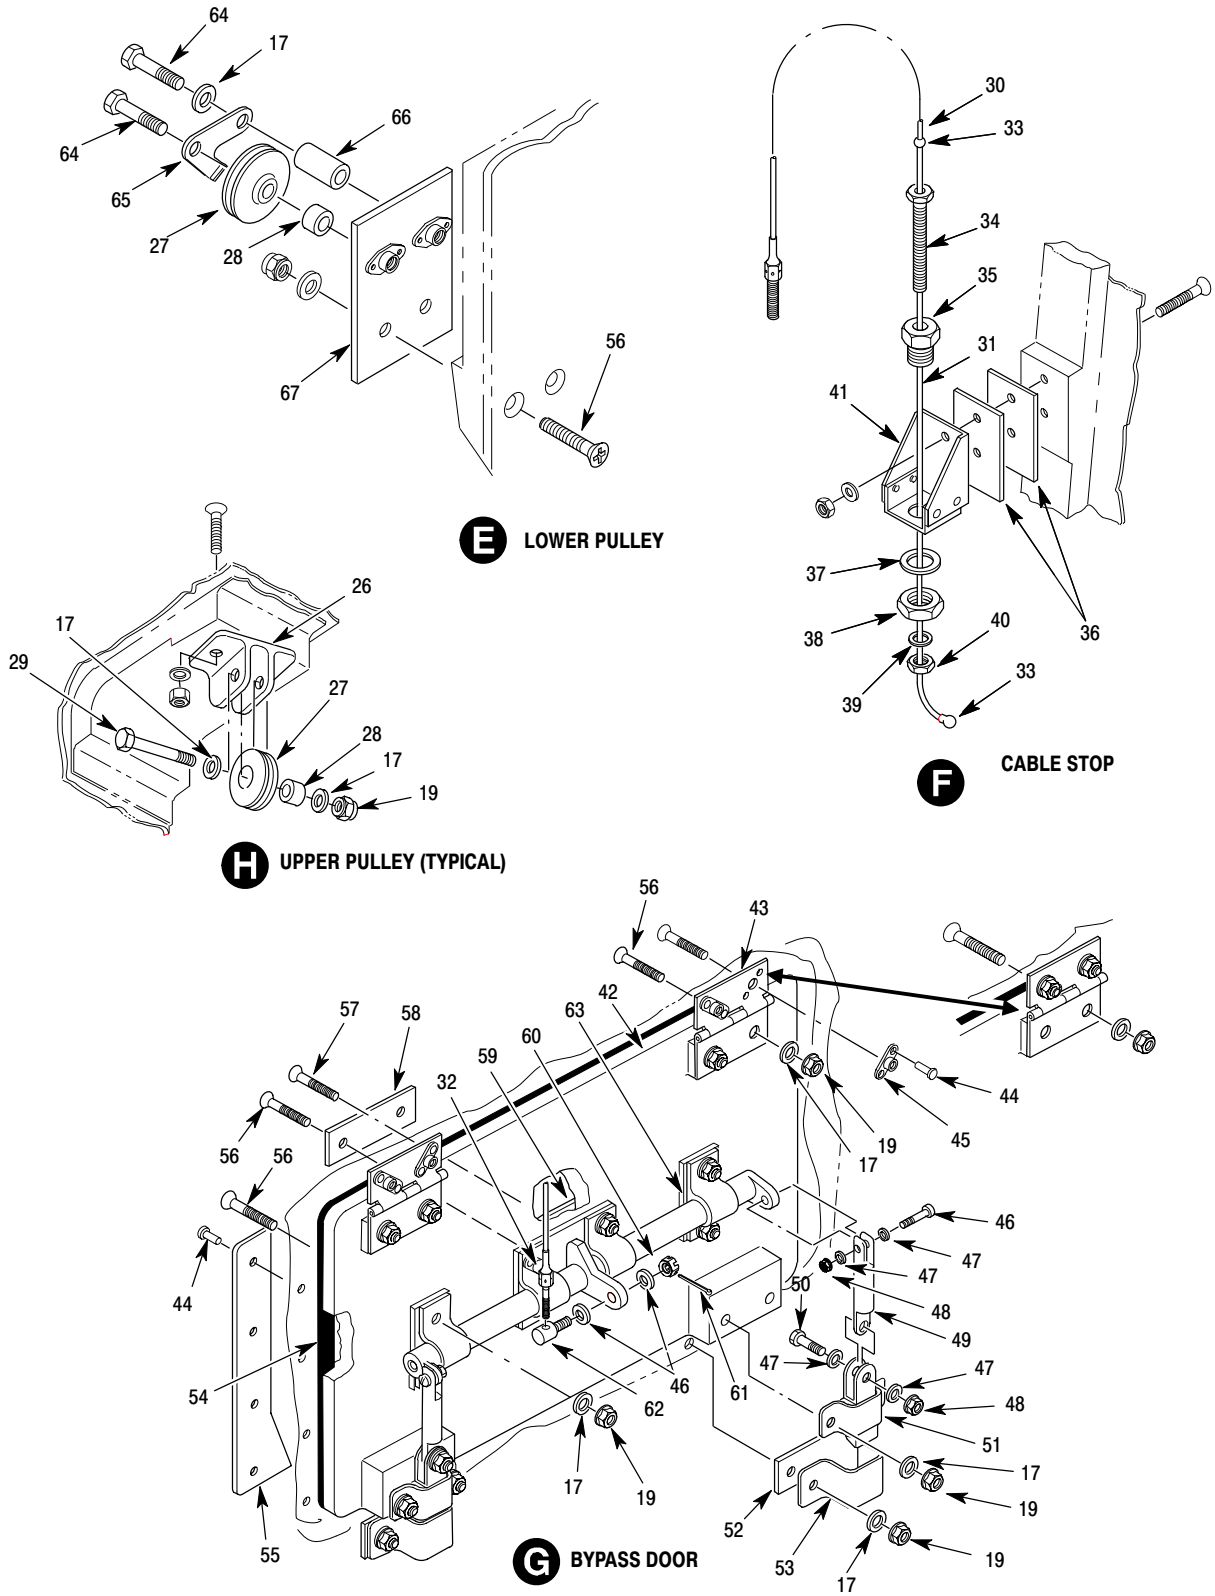

P71-1002-2A

Figure 1. Air Filter By-Pass System (Sheet 2 of 2)

MD Helicopters Inc.
ILLUSTRATED PARTS CATALOG

I L L	Fig. No.	Item No.	Part Number	Description	Qty. per Assy.	Used on Code	Model / Serial No. From - To
	1		369H90148-529	• Particle Separator, T-PNL, W/O Heat	REF		FF
	1		369H90148-527	• Particle Separator, T-PNL W/Heat	REF		FF
	1		369H90148-521	• Particle Separator, T-PNL W/O Heat	REF		E
	1		369H90148-519	• Particle Separator, T-PNL W/Heat	REF		E
	1		369H90148-509	• Particle Separator, Apm/Plm W/O Heat . . .	REF		D
	1		369H90148-507	• Particle Separator, Apm/Plm W/Heat	REF		D
	1		369H90148-505	• Particle Separator, Donaldson W/O Heat . .	REF		D
	1		369H90148-503	• Particle Separator, Donaldson W/Heat	REF		D
	1		369H90148	• Particle Separator Air Filter Inst . . . . . See Fig 1 Thru Fig 7 For BKDN	REF		ALL
	1	1	SS48151	•• Button, Plug	1		
	1	2	369H92155	•• Retainer	2		
	1	3	369H92154	•• Handle	1		
	1	4	369H90150-21	•• Cable Assy	1		
	1	5	AN315D6R	•• Nut	1		
	1	6	AN960KD616L	•• Washer, Flat	AR		
	1	7	MS20470AD4	•• Rivet, Solid-Universal Head	10		
	1	8	AN960KD616	•• Washer, Flat	2		
	1	9	SL2750	•• Mount, Isolator	1		
	1	10	369H90148-9	•• Angle	1		
	1	11	369H90148-5	•• Bracket	1		
	1	12	NAS557-6A	•• Grommet, Plastic - Split	1		
	1	13	369H90148-7	•• Bracket	1		
	1	14	369H90148-11	•• Decal	1		
	1	15	NAS603-10P	•• Screw, Machine-Aircraft, Pan Head	AR		
	1	16	MS25281-R3	•• Clamp	2		
	1	17	AN960KD10L	•• Washer, Flat	AR		
	1	18	S10K80	•• Rivnut	1		
	1	19	MS21043-3	•• Nut, Self-Locking, Reduced Hexagon, Ring Base	AR		
	1	20	AN743-12	•• Bracket, Support Clamp	1		
	1	21	MS35489-4	•• Grommet	1		FF
	1	21	MS35489-33	•• Grommet	1		D E
	1	22	369H92409	•• Retainer	2		
	1	23	AS33471	•• Spring	1		
	1	24	BM2258-2	•• Connector	1		
	1	25	MS3367-1-9	•• Strap, Tiedown	AR		
	1	26	369A8447	•• Bracket Assy	2		
	1	27	369A8448	•• Pulley	3		
	1	28	HS610D3119-204-406	•• Bushing	3		
	1	29	NAS1003-9A	•• Bolt	2		
	1	30	369H90150-41	•• Cable Assy	1		
	1	30	369H90150-11	•• Cable Assy	1		
	1	31	369H90150-19	••• Cable	1