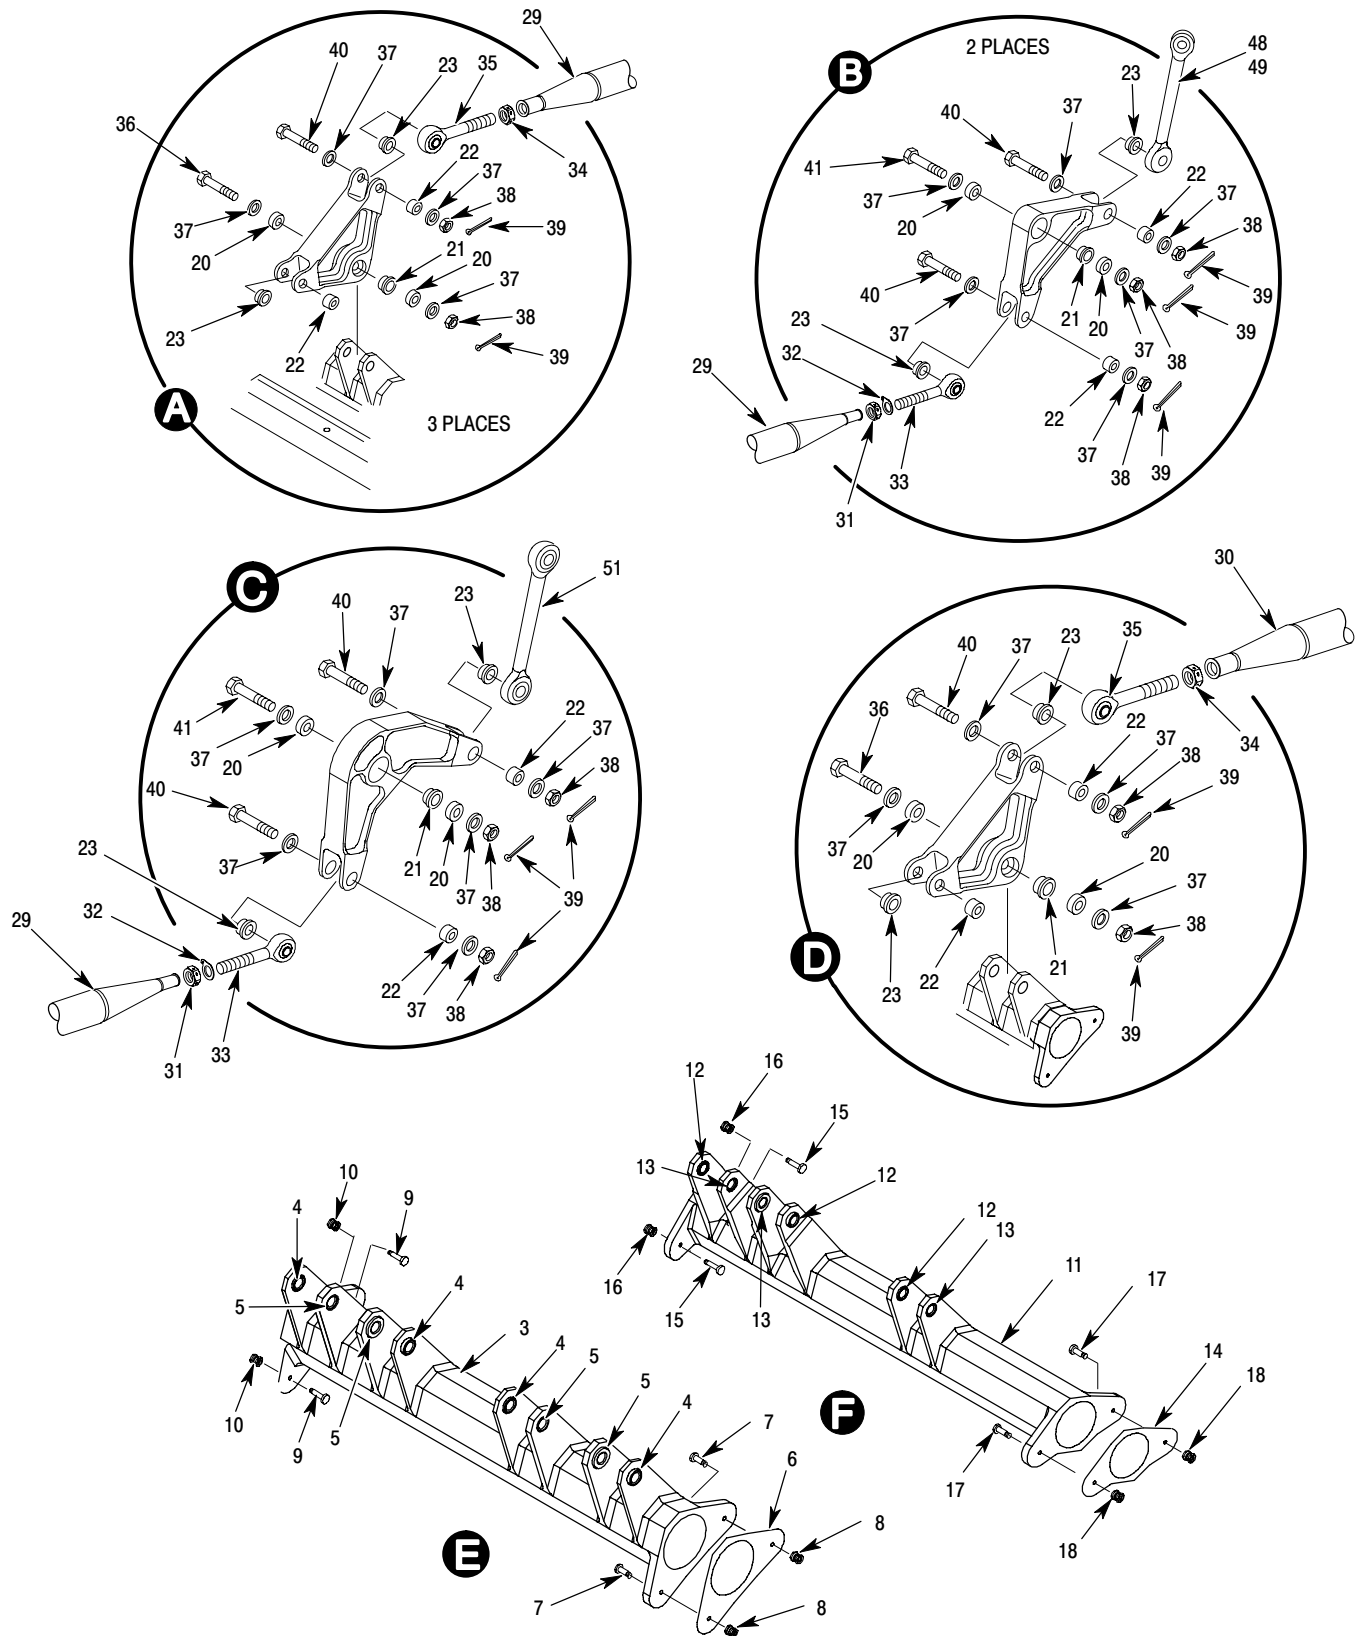

Figure 2. Flight Control Installation - Upper Control Rods And Bellcranks - 600N (Sheet 1 of 2)

P67-037-2B

Figure 2. Flight Control Installation - Upper Control Rods And Bellcranks - 600N (Sheet 2 of 2)

MD Helicopters Inc.
ILLUSTRATED PARTS CATALOG

I L L	Fig. No.	Item No.	Part Number	Description	Qty. per Assy.	Used on Code	Model / Serial No. From - To
	2		600N7000-501	• Flight Control Instl, Notar LH Command . . Ref 67-00-60, 67-10-00, And 67-20-10 For BKDN Ref 67-00-60 And 67-20-30 For NHA	1	A	6XX 000001-SUBS
	2		600N7000-505	• Flight Cntrls Instl, Notar RH Command Kit . Ref 67-00-60, 67-10-00, And 67-20-10 For BKDN Ref 67-00-60 And 67-20-30 For NHA	1	A	6XX 000001-SUBS
	2	1	369D27600-505	•• Mixer-Swashplate Controls Assy . . . . . Ref 62-30-60 For BKDN	1		6XX 000038-SUBS
	2	1	369D27600-501	•• Mixer-Swashplate Controls Assy . . . . . Ref 62-30-60 For BKDN Replaced By 369D27600-505	1		6XX 000003-000037
N	2	2	600N7000-101	•• Bracket Installation	1	A	
	2	3	600N7621-1	••• Bracket Assy - Flt Cntrl - Fwd	1	A	
	2	4	NAS75-4-008	•••• Bushing-Plain, Press Fit, Steel	4	A	
	2	5	NAS77-4-014	•••• Bushing-Flanged, Press Fit Steel	4	A	
	2	6	600N7634-1	••• Shim - Upper Cntrl Forward	1	A/B	
	2	7	HS5602-12-7	••• Pin	2	A	
	2	8	HS5582-12	••• Collar	4	A	
	2	9	HS5602-12-6	••• Pin	2	A	
	2	10	HS5582-12	••• Collar	4	A	
	2	11	600N7622-1	••• Bracket Assy - Flt Cntrl - Aft	1	A/B	
	2	12	NAS75-4-010	•••• Bushing-Plain, Press Fit, Steel	3		
	2	13	NAS77-4-013	•••• Bushing-Flanged, Press Fit Steel	3		
	2	14	600N7634-3	••• Shim, Upper Cntrl, Aft	1	A/B	
	2	15	HS5602-10-6	••• Pin	2	A	
	2	16	HS5582-10	••• Collar	4	A	
	2	17	HS5602-10-7	••• Pin	2	A	
	2	18	HS5582-10	••• Collar	4	A	
	2	19	600N7605-5	•• Crank Assy - M/R	1	A	
	2	20	MS27641-4	••• Bearing, Ball, Airframe, Anti-Friction, Intmd Duty	14		
	2	21	NAS43DD4-16N	••• Spacer, Sleeve-Screw And Bolt	7		
	2	22	NAS75-4-008	••• Bushing-Plain, Press Fit, Steel	14		
	2	23	NAS77-4-010	••• Bushing-Flanged, Press Fit Steel	14		
	2	24	600N7605-1	•• Crank Assy - M/R	1	A	
	2	25	600N7608-1	•• Crank Assy - Dir.	1	A	
	2	26	600N7613-1	•• Crank Assy - Coll.	1	A	
	2	27	600N7614-1	•• Crank Assy - Long.	1	A	
	2	28	600N7615-5	•• Crank Assy - Lateral	1	A	
	2	29	600N7609-1	•• Rod Assy - M/R	3		
	2	30	600N7612-1	•• Rod Assy - Dir	1		
	2	31	NAS509-6	••• Nut, Drilled Jam, RH	4		
	2	32	NAS1193K6CP	••• Lock Device	4		
	2	33	MS21151-8C	••• Bearing, Double Row, Ball, Rod End, Precision	4		
	2	34	NAS509L6	••• Jam Nut, Drilled, LH	4		
	2	35	MS211519C	••• Bearing, Double Row, Ball, Rod End, Precision, LH	4		
	2	36	NAS6204-22D	•• Bolt, Hex Head, Close Tolerance, Alloy Steel	4