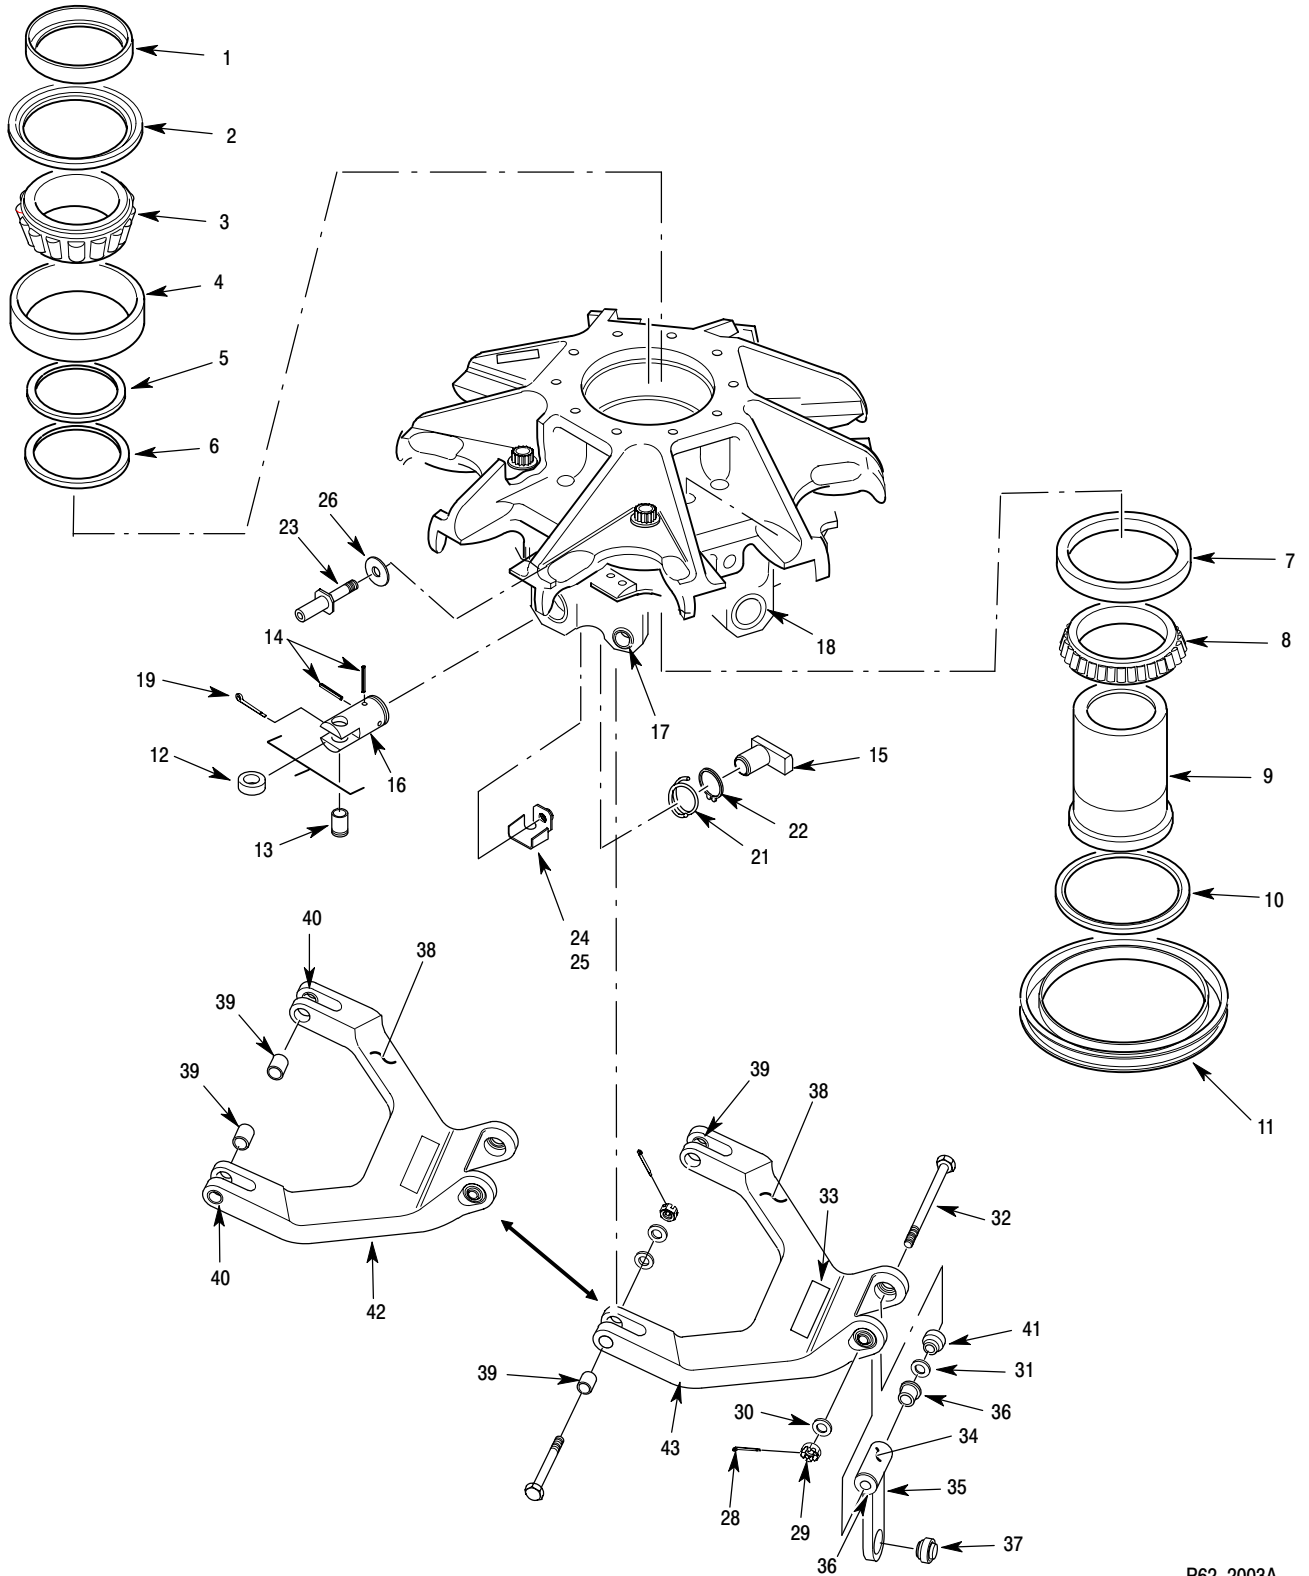

P62-2003A

Figure 3. Main Rotor Hub Assembly - 369D/E/FF/500N

MD Helicopters Inc.
ILLUSTRATED PARTS CATALOG

CSP-IPC-4

I L L	Fig. No.	Item No.	Part Number	Description	Qty. per Assy.	Used on Code	Model / Serial No. From - To
	2		600N1200-503	●● Hub Assy, M/R ..... Partial BKDN See Fig 1 for NHA	1		6XX KIT
	2	1	MS21042L4	●●● Nut, Self Locking, Reduced Hexagon ..	6		
	2	2	NAS620A416L	●●● Washer	12		
	2	3	NAS1149D0416K	●●● Washer	AR		
	2	4	NAS6604-33	●●● Bolt	6		
	2	5	MS21250H04036	●●● Bolt	6		
	2	6	MS21206-C4	●●● Washer, Countersunk	12		
	2	7	NAS620-416L	●●● Washer	AR		
	2	8	MS21250H04028	●●● Bolt	6		
	2	9	600N1300-501	●●● Pitch Housing Assy	6		
	2	10	MS14101-4	●●●● Bearing	1		
	2	14	NAS75-5-006	●●●● Bushing	1		
	2	15	NAS77-5-023	●●●● Bushing	1		
	2	16	HS4951-1	●●●● I.D. Plate	1		
	2	17	369A1249-BSC	●●● Striker Strip	6		
	2	18	369D21308-BSC	●●● Spacer	6		
	2	19	369D21334-501	●●● Bearing Housing Assy	6		
	2	20	MS21042L3	●●●● Nut, Self-Locking, Reduced Hexagon	1		
	2	21	NAS620A10L	●●●● Washer	1		
	2	22	AN960PD10	●●●● Washer	1		
	2	23	NAS333CPA-10-5	●●●● Screw	1		
	2	24	NAS333CPA5	●●●● Screw	1		
	2	25	369D21333-3	●●●● Plate, Striker	1		
	2	26	369A1306-3	●●●● Bearing	1		
	2	27	369D21332-501	●●●● Housing Assy	1		
	2	28	NAS1394C4L	●●●●● Insert	2