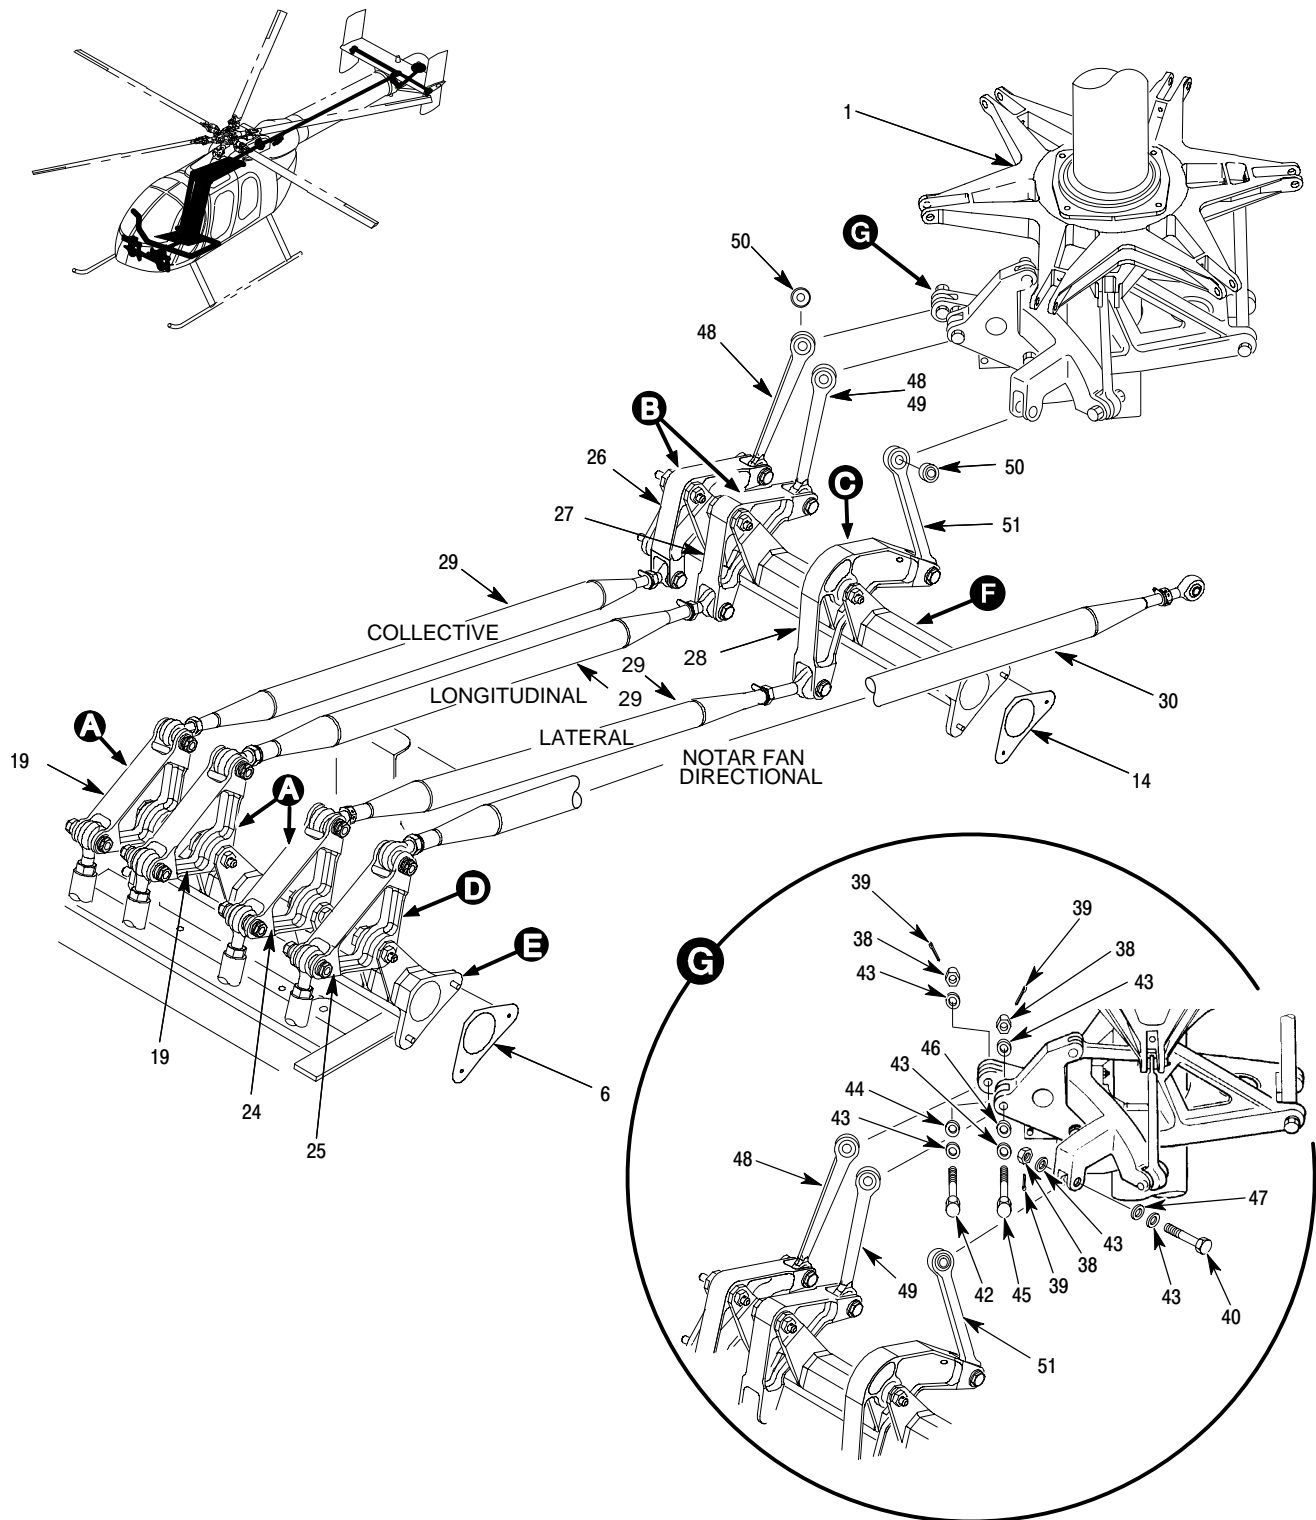

MD Helicopters Inc.
ILLUSTRATED PARTS CATALOG

CSP-IPC-4

I L L	Fig. No.	Item No.	Part Number	Description	Qty. per Assy.	Used on Code	Model / Serial No. From - To
	1	21	369A7951-51	••• Bearing ..... Component Of 369A7006-13	1		
	1	22	AN960KD416L	•• Washer, Flat	15		
	1	23	NAS6204-14D	•• Bolt, Hex Head, Close Tolerance, Alloy Steel	1		
	1	24	HS626-4-165	•• Bushing	1		
	1	25	MS17826-4	•• Nut, Self-Locking, Castellated, Hexagon	30		
	1	26	MS24665-134	•• Pin, Cotter, Split	30		
	1	27	NAS6204-15D	•• Bolt, Hex Head, Close Tolerance, Alloy Steel	2		
	1	28	HS626-4-187	•• Bushing	2		
	1	29	600N7601-1	•• Rod Assy - Cltv	1		
	1	30	600N7602-1	•• Rod Assy - Long.Fwd	1		6XX
	1	30	369R7011-1	•• Rod Assy - Longitudinal ..... Component Of 369RM7000-601 And 369RM7000-105 Ref 67-00-90 For NHA	1		KIT 000002-SUBS
	1	31	600N7603-1	•• Rod Assy - Lateral	1		
	1	32	600N7604-1	•• Rod Assy - Directional	1		6XX
	1	32	369R7007-1	•• Rod Assy - Directional ..... Component Of 369RM7000-601 And 369RM700-105 Ref 67-00-90 For NHA	1		KIT 000002-SUBS
N	1	33	600N7606-1	••• Insert	8		
	1	34	MS21151-8	••• Rod End	8		
	1	35	AN315-6R	••• Nut	12		
	1	36	MS20470AD4	••• Rivet, Solid-Universal Head	8		
	1	37	NAS1204-20D	•• Bolt	1		
	1	38	NAS1169D416E	•• Washer	1		
	1	39	HS626-4-360	•• Bushing	2		
	1	40	NAS6204-17D	•• Bolt, Hex Head, Close Tolerance, Alloy Steel	3		
	1	41	HS626-4-240	•• Bushing	2		
	1	42	NAS6204-18D	•• Bolt, Hex Head, Close Tolerance, Alloy Steel	14		
	1	43	AN960KD416	•• Washer, Flat	AR		
	1	44	HS626-4-280	•• Bushing	REF		

P67-037-1B