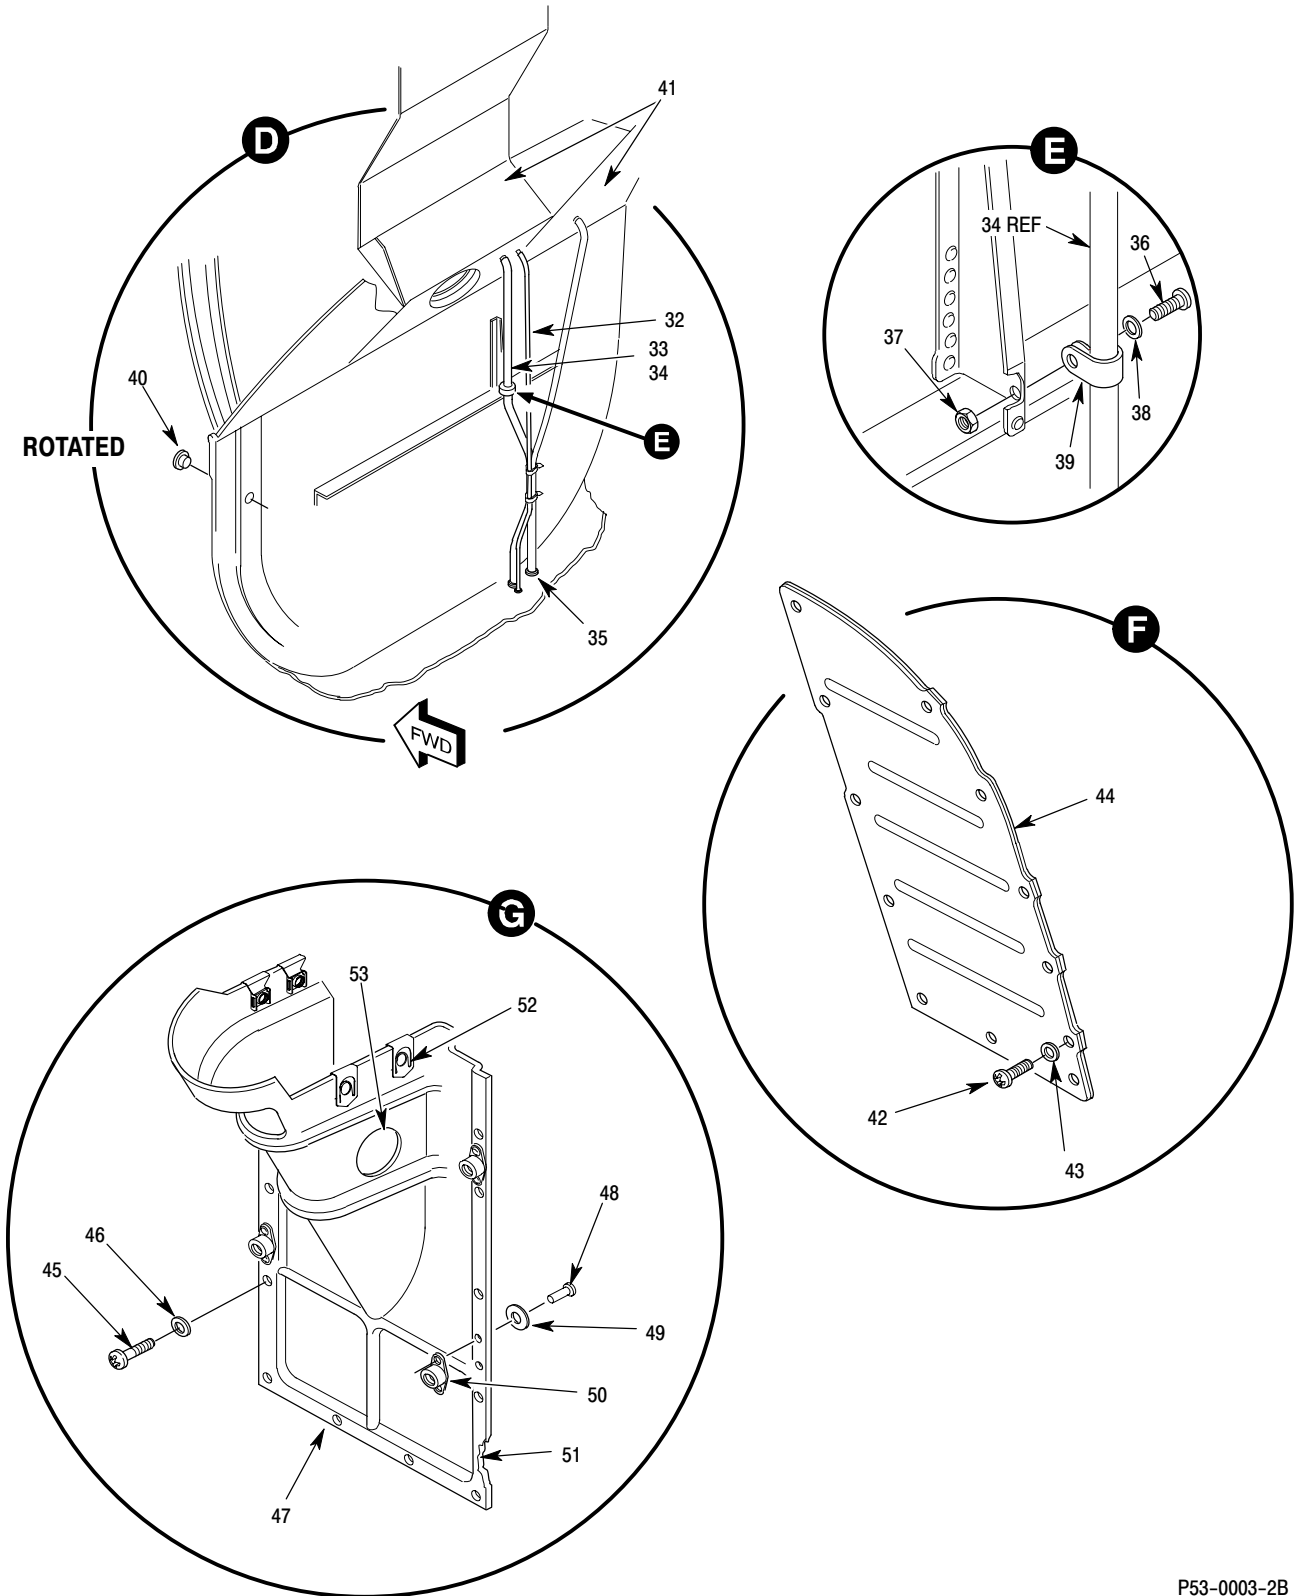

P53-0003-2B

Figure 3. Fuselage Structure Sta 124 Canted Bulkhead - 369E/FF/500N (Sheet 2 of 2)

MD Helicopters Inc.
ILLUSTRATED PARTS CATALOG

I L L	Fig. No.	Item No.	Part Number	Description	Qty. per Assy.	Used on Code	Model / Serial No. From - To
	3		369D22000-503	• Fuselage Structure, Complete . . . . . Not Procurable	REF		E 000001-000383
	3		369D22000-505	• Fuselage Structure, Complete . . . . . Not Procurable	REF		FF 000001-000075
	3		369D22000-511	• Fuselage Structure, Complete . . . . . Not Procurable	REF		E 000384-000525
	3		369D22000-513	• Fuselage Structure, Complete . . . . . Not Procurable	REF		FF 000076-000114
	3		369D22000-519	• Fuselage Structure, Complete . . . . . Not Procurable	REF		E 000526-SUBS
	3		369D22000-521	• Fuselage Structure, Complete . . . . . Not Procurable	REF		FF 000115-SUBS
	3		500N2000-BSC	• Fuselage Structure Complete . . . . . Not Procurable With 250-C20R/2 And 369D25100 Transmission	REF		N 000001-000044
	3		500N2000-503	• Fuselage Structure Complete . . . . . Not Procurable With 250-C20R/2 And 369D25100 Transmission	REF		N 000046-000078
	3		500N2000-505	• Fuselage Structure Complete . . . . . Not Procurable Not In Production With 250-C30 And 369F5100 Up-Graded Transmission	REF		N3
	3		500N2000-507	• Fuselage Structure Complete . . . . . Not Procurable With 250-C20R/2 And 369F5100 Up-GradedT ransmission	REF		N 000079-000089
	3		500N2000-509	• Fuselage Structure Complete . . . . . Not Procurable With 250-C20R/2 Eng, 369F5100 Up-Graded Transmission Added Tented Windows And Seals To Dwg	REF		N 000090-SUBS
	3	1	NAS604-6P	•• Screw	2		
	3	2	AN960C416L	•• Washer, Flat	2		
	3	3	NAS602-7P	•• Screw, Machine-Aircraft, Pan Head	8		
	3	4	AN960C8	•• Washer, Flat	8		
	3	5	369D22501-11	•• Door Assy, Trim Motor Access, LH . . . . . (Lateral Access)	1		
	3	6	369D22501-7	••• Gasket	AR		
	3	7	369D22501-3	••• Door	1		
	3	8	369D22501-21	•• Door Assy, Trim Motor Access, RH . . . . . (Longitudinal Access)	1		
	3	9	369D22501-9	••• Gasket	AR		
	3	10	369D22501-5	••• Door	1		
	3	11	MS24665-132	•• Pin, Cotter (Split)	12		
	3	12	AN960KD10L	•• Washer, Flat	AR		
	3	13	MS20392-2C25	•• Pin	12		
	3	14	NAS603-8	•• Screw	14		
N	3	15	H5-5100-122	•• Seal Assy (RH) . . . . . Use With 369F5100 MainTransmission (May Be Purchased From Custom Aircraft Interiors Lakewood CA)	1		E 000526-SUBS FF 000115-SUBS N 000079-SUBS N3 000001-SUBS
	3	15	369D26543-21	•• Seal Assy, Transmission Compartment Air, Aft, (RH)	1		E 000001-000525 FF 000001-000114 N 000001-000078