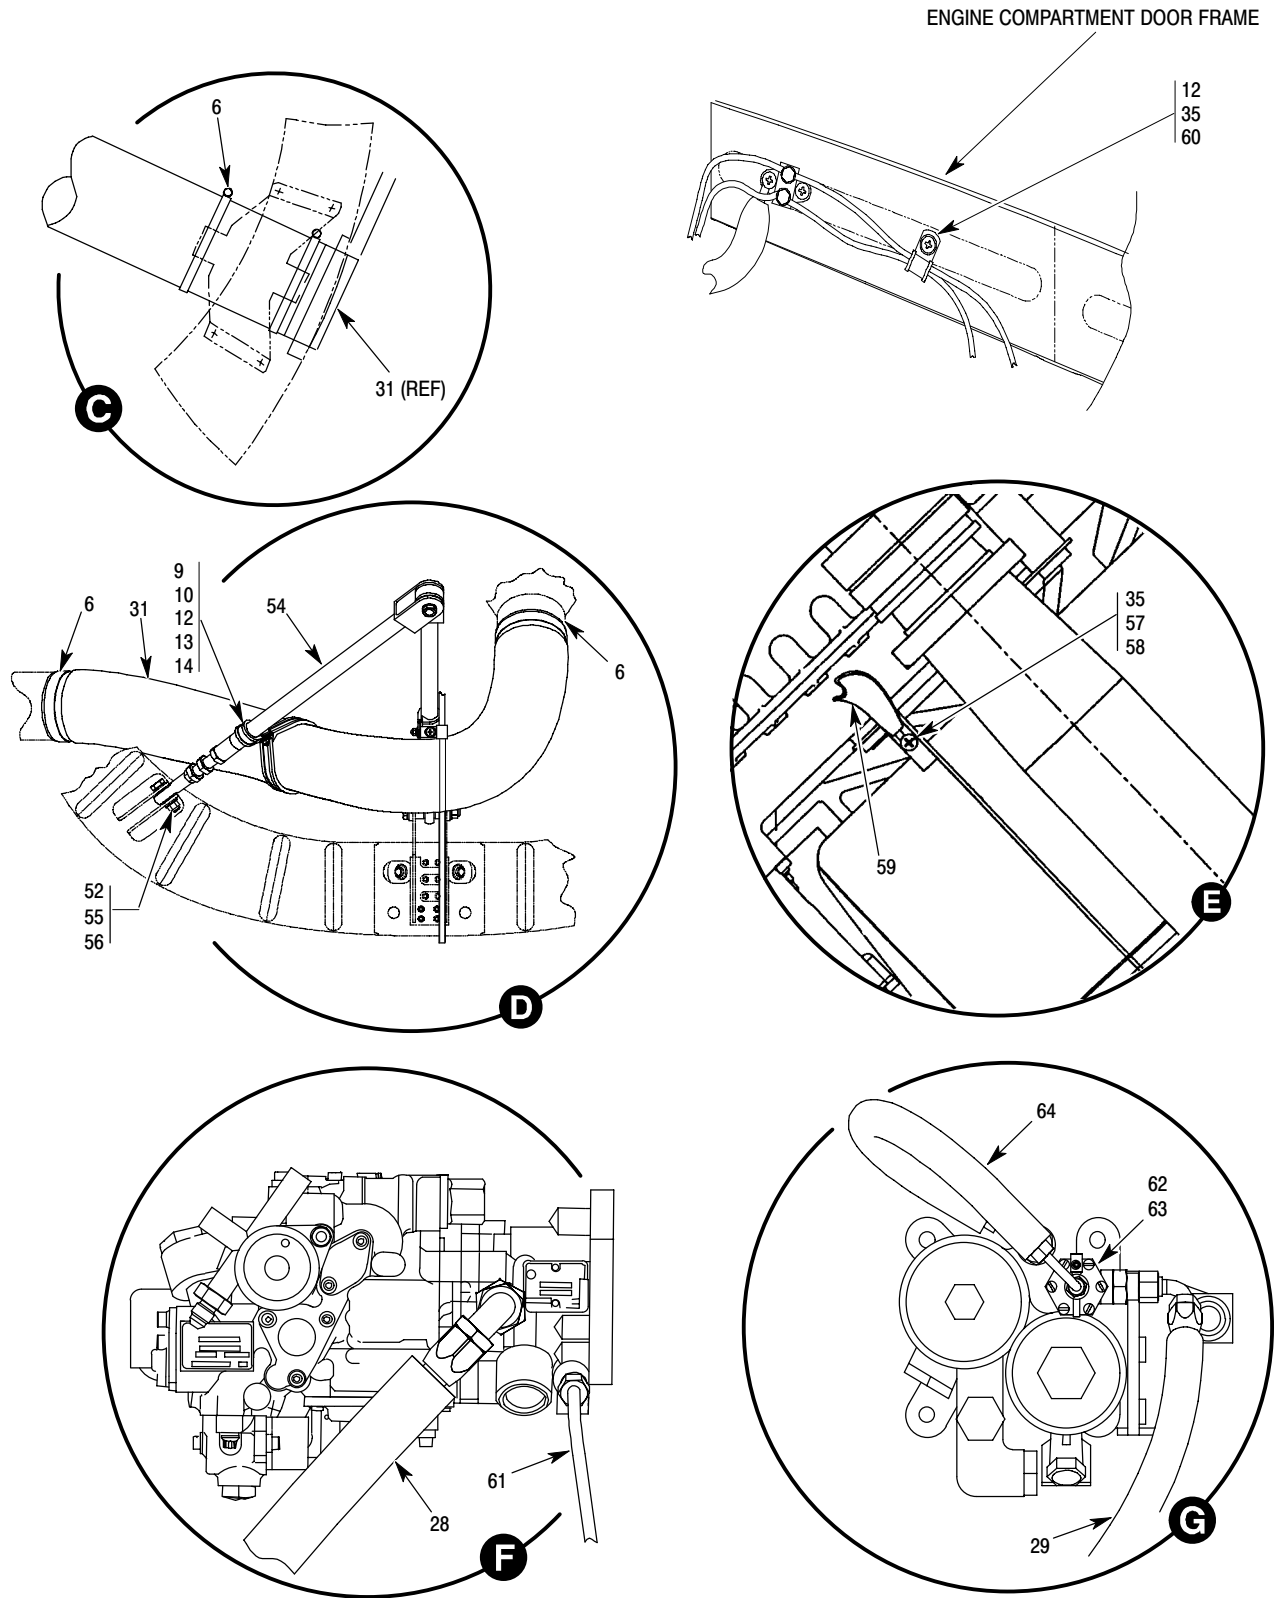

Figure 1. Engine Installation - 250-C47M (Sheet 1 of 2)

6P71-058-2D

Figure 1. Engine Installation - 250-C47M (Sheet 2 of 2)

MD Helicopters Inc.
ILLUSTRATED PARTS CATALOG

I L L	Fig. No.	Item No.	Part Number	Description	Qty. per Assy.	Used on Code	Model / Serial No. From - To
	1		600N8600-503	• 250-C47M Engine Instl . . . . . Ref 71-00-00 For NHA See Fig 2 For Further BKDN	REF		6XX 000003-SUBS
	1		600N8601	•• Build-Up Assy, Engine, 250-C47M . . . . . See Fig 2 For Further BKDN	REF		6XX 000003-SUBS
	1		600N8500-BSC	•• Engine Control Installation, 250-C47M . . . . . Ref 71-00-00 For NHA Ref 76-20-60 For BKDN Placed Here For Convenience	REF		6XX 000003-SUBS
	1	1	PX9606	••• Pressure Transducer (Eng Oil Press) . . . . . Replaced By PX9606-1 Ref Service Buttetin SB 600N-018R1	1		
	1	1	PX9606-1	••• Pressure Transducer (Eng Oil Press) . . . . . Ref Service Buttetin SB 600N-018R1	1		
	1	1	PX10126	••• Pressure Transducer (Torq Oil Press) . . . . . Ref Service Buttetin SB 600N-018R1	1		
	1	2	NAS617-2	••• Packing	2		
	1	3	AN924-2J	••• Nut	2		
	1	4	AN960KD516L	••• Washer, Flat . . . . . AN960C516L Is Preferred Part	ALTN		
	1	4	AN960C516L	••• Washer, Flat	4		
	1	5	AN832-2J	••• Bulkhead Union	2		
	1	6	48H	••• Clamp	4		
	1	7	DOU1167-0001	••• Hose	1		
	1	8	AN929-6	••• Cap	1		
	1	9	MS21042L3	••• Nut, Self-Locking, Reduced Hexagon	14		
	1	10	AN960KD10L	••• Washer, Flat	26		
	1	11	NAS6203-12	••• Bolt	4		
	1	12	NAS603-8P	••• Screw, Machine-Aircraft, Pan Head	8		
	1	13	MS21919WDF12	••• Clamp	1		
	1	14	MS1919WDG48	••• Clamp	1		
	1	15	M83248/1-28	••• O-Ring	2		
	1	16	369D290251-BSC	••• Cap	1		
	1	17	NAS6203-1	••• Bolt	2		
	1	18	369A8094-BSC	••• Elbow	1		
	1	19	AN924-12D	••• Nut, Tube, Bulkhead And Universal Fitting	1		
	1	20	AN833-12	••• Elbow	1		
	1	21	HS3190B12	••• O-Ring	1		
	1	22	MS21919WDF4	••• Clamp, Loop Type, Cushioned, Support	2		
	1	23	600N8610-5	••• Tube Assy	1		
	1	24	MS21919WDF11	••• Clamp, Loop Type, Cushioned, Support	1		
	1	25	MS21919WDF15	••• Clamp	2		
	1	26	MS21919WDF8	••• Clamp	1		
	1	27	AN743-12	••• Bracket, Support Clamp	3		
	1	28	600N8120-1	••• Hose	1		
	1	29	600N8127-1	••• Hose	1		
	1	30	369D28610-BSC	••• Drain Tube Assy	1		
	1	31	FLX202124013204	••• Hose, Assy . . . . . Intrch With FLX100124013206 FLX100124013206 Is Preferred Part	1