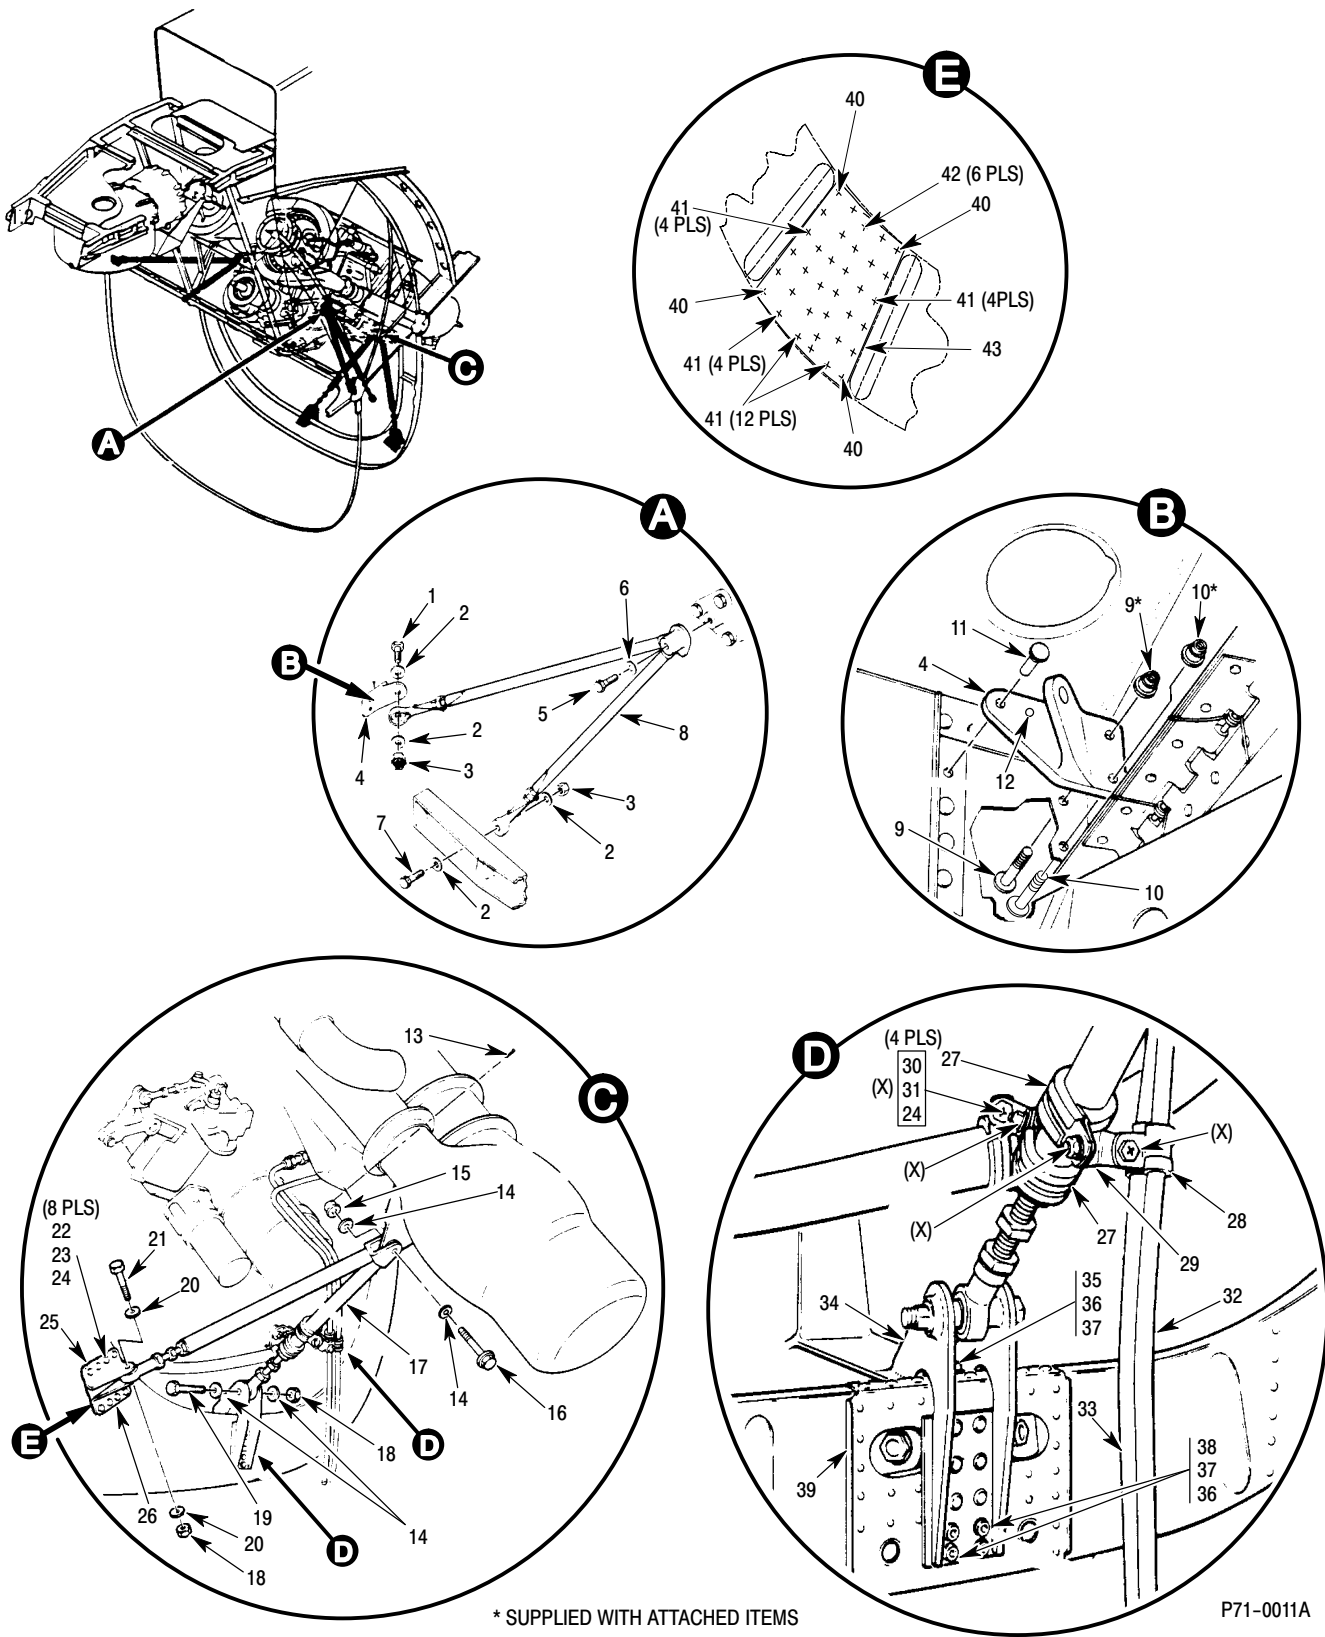

Figure 3. 250-C30 Engine Installation