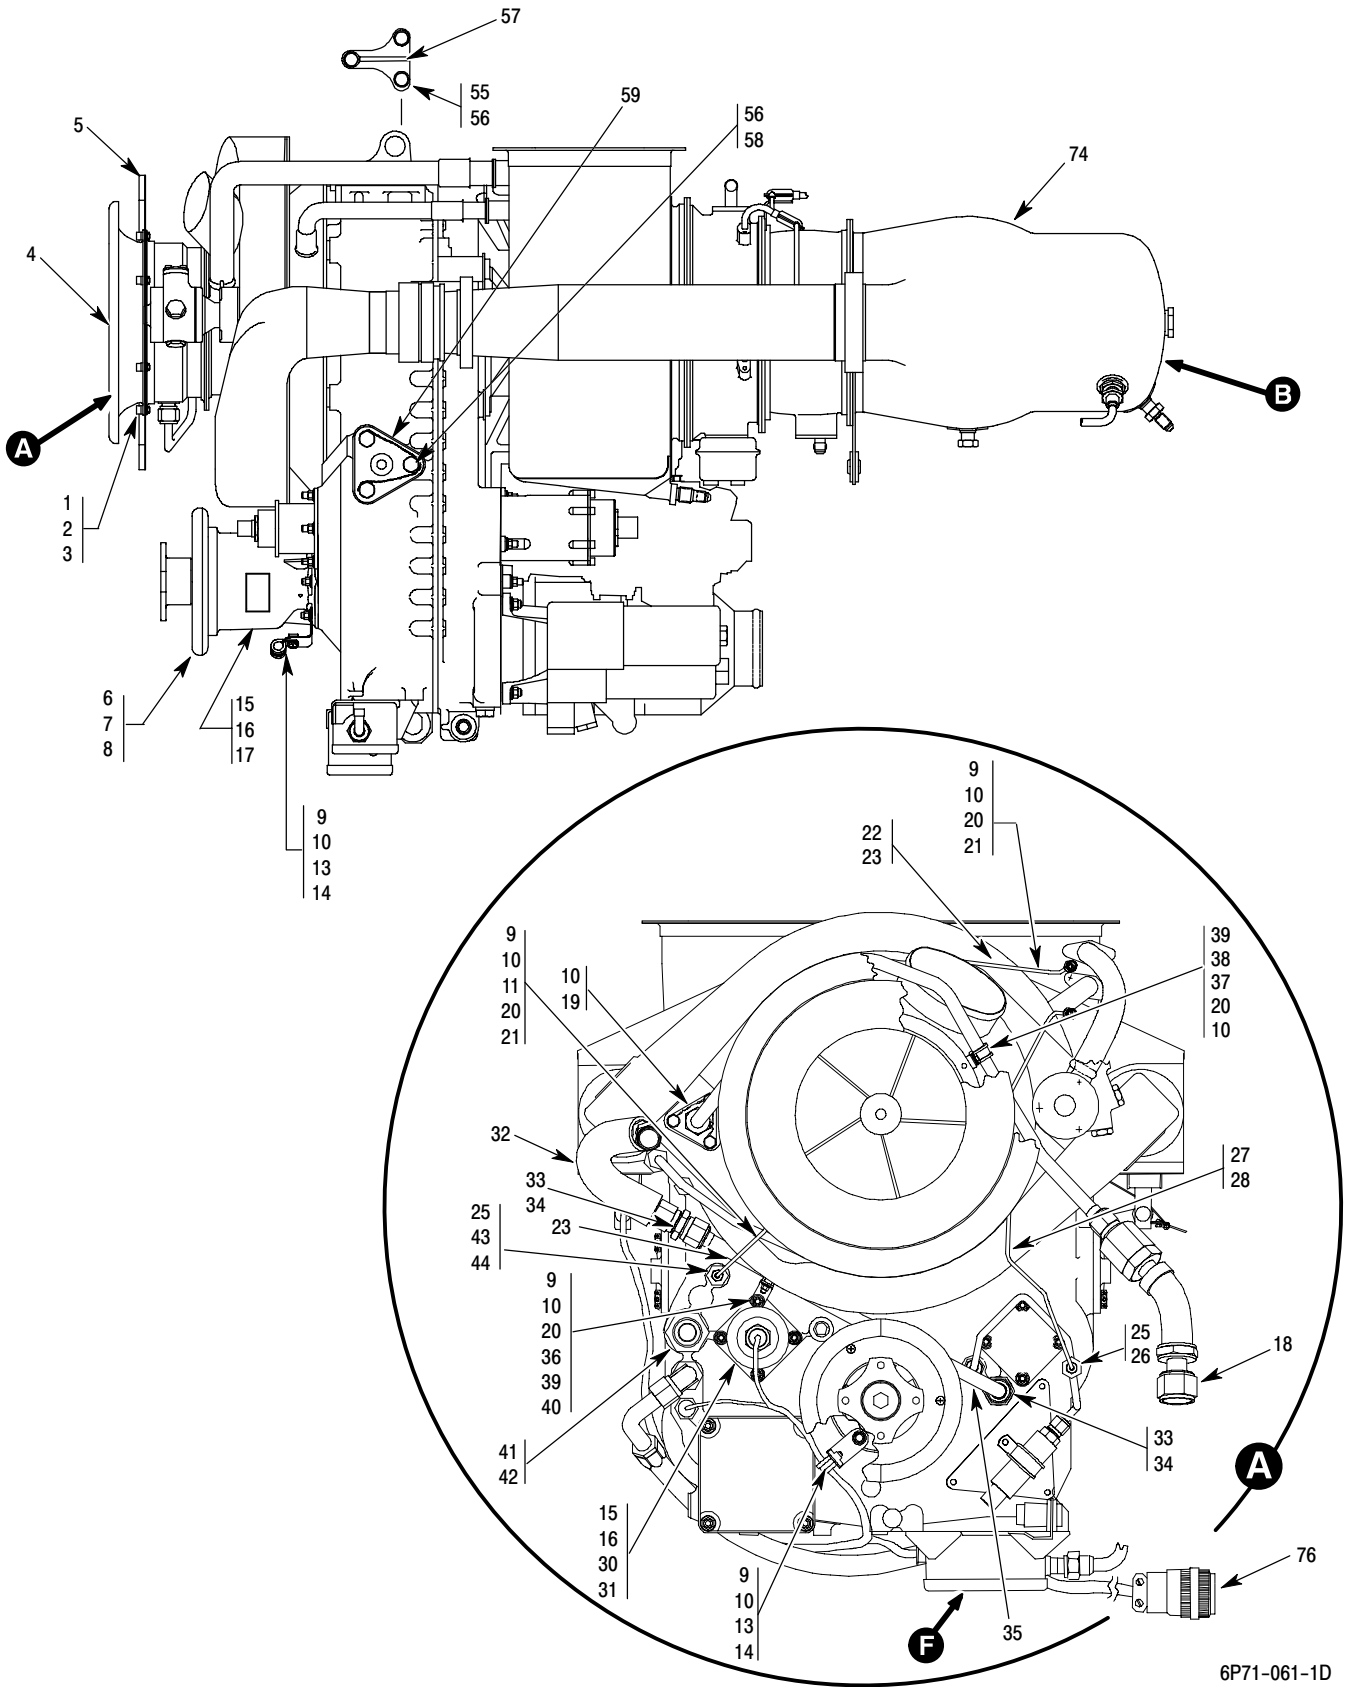

Figure 2. Engine Build-Up Assembly - 250-C47M (Sheet 1 of 2)