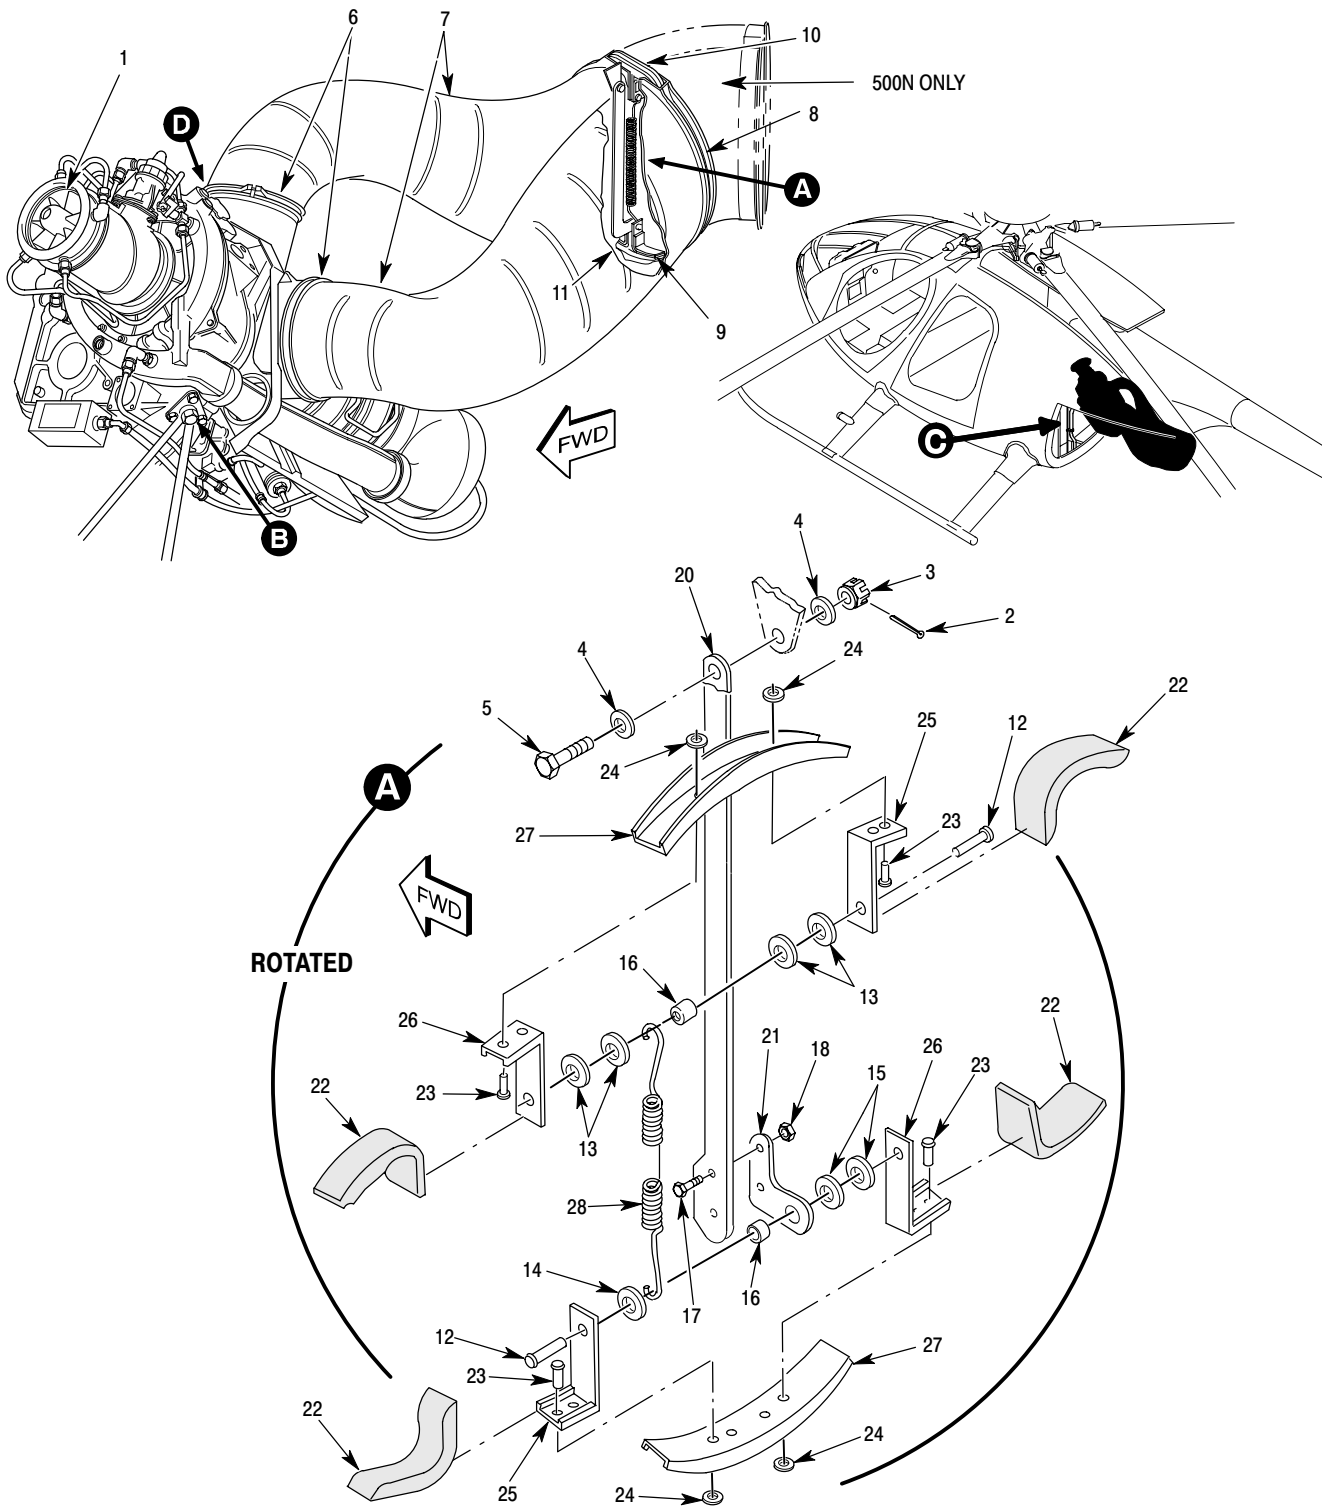

P71-0010-1C

Figure 3. 250-C20R/2 Engine Installation (Sheet 1 of 2)

MD Helicopters Inc.
ILLUSTRATED PARTS CATALOG

CSP-IPC-4

I L L	Fig. No.	Item No.	Part Number	Description	Qty. per Assy.	Used on Code	Model / Serial No. From - To
	2		369DSK400-BSC	• Engine Instl, 250-C30 ..... For Pre Non-Generic Fuselage	REF		FF 000001-000075
	2		369DSK400-503	• Engine Instl, 250-C30 ..... For Generic Fuselage Standard XMSN See Fig 3 For For Further BKDN	REF		FF 000076-000114
	2		369DSK400-505	• Engine Instl, 250-C30 ..... Generic Fuselage Improved Drive System, Upgraded XMSN See Fig 3 For For Further BKDN	REF		FF 000115-000128
	2		369DSK400-509	• Engine Instl, 250-C30 Eng ..... ("Stall Fix") Installation	REF		FF 000129-SUBS
	2		369DSK400-901	• Engine Instl, 250-C30 ..... (Airframe Modification Kit For Stall Fix	REF		FF 000001-000128
	2	1	369D28651-BSC	•• Hose Assy, Engine Oil Tank Vent ..... For Replacement Order 369D28651-101 Ref 79-10-00 For BKDN	REF		FF 000001-000033
	2	1	369D28651-101	•• Hose Assy, Engine Oil Tank Vent ..... Use In Conjunction With 369D28610-21 Tube Assy. Ref 79-10-00 For BKDN	REF		FF 000034-SUBS
	2	2	369DSK400-95	•• Duct, Bleed Air ..... Use On 369DSK400-BSC Replaced By 369D28615-11 Duct Assembly FLX400114011806 Hose Assy (2) AN737TW66 Clamps As A Set	1		
	2	3	QS200M12H	•• Clamp ..... Use On 369DSK400-BSC Replaced By 369D28615-11 Duct Assembly FLX400114011806 Hose Assy (2) AN737TW66 Clamps As A Set	1		
	2	4	369D28602	•• Engine Build Up Assy, 250-C30 ..... Use On 369DSK400-BSC/-503 See Fig 1 For BKDN	1		FF 000001-000114
	2	4	369D28602-501	•• Engine Build Up Assy, 250-C30 ..... Use On 369DSK400-505 See Fig 1 For BKDN	1		FF 000115-000128
	2	4	369D28602-503	•• Engine Build Up Assy, 250-C30 ..... Use On 369DSK400-509 See Fig 1 For BKDN	1		FF 000129-SUBS
	2	5	369D28601	•• Controls Instl, Engine ..... Not Procurable Replaced By 369D28601-3 Ref 76-10-00 And 76-20-00 For BKDN	1		FF 000003-000068
	2	5	369D28601-3	•• Controls Instl, Engine ..... Not Procurable Ref 76-10-00 And 76-20-00 For BKDN	1		FF 000069-00SUB
	2	6	NAS1351C08H10	•• Screw	4		
	2	7	NAS620C8	•• Washer ..... Use On 369DSK400-BSC/-503/-505	4		
	2	8	369D28615-11	•• Duct, Bleed Air ..... Use 369D28615-11 Duct Assy FLX400114011806 Hose Assy (2) AN737TW66 Clamps As A Set	1		
	2	8	369D28615	•• Duct, Bleed Air ..... Use On 369DSK400-BSC Replaced By 369D28615-11 Duct Assembly FLX400114011806 Hose Assy (2) AN737TW66 Clamps As A Set	1