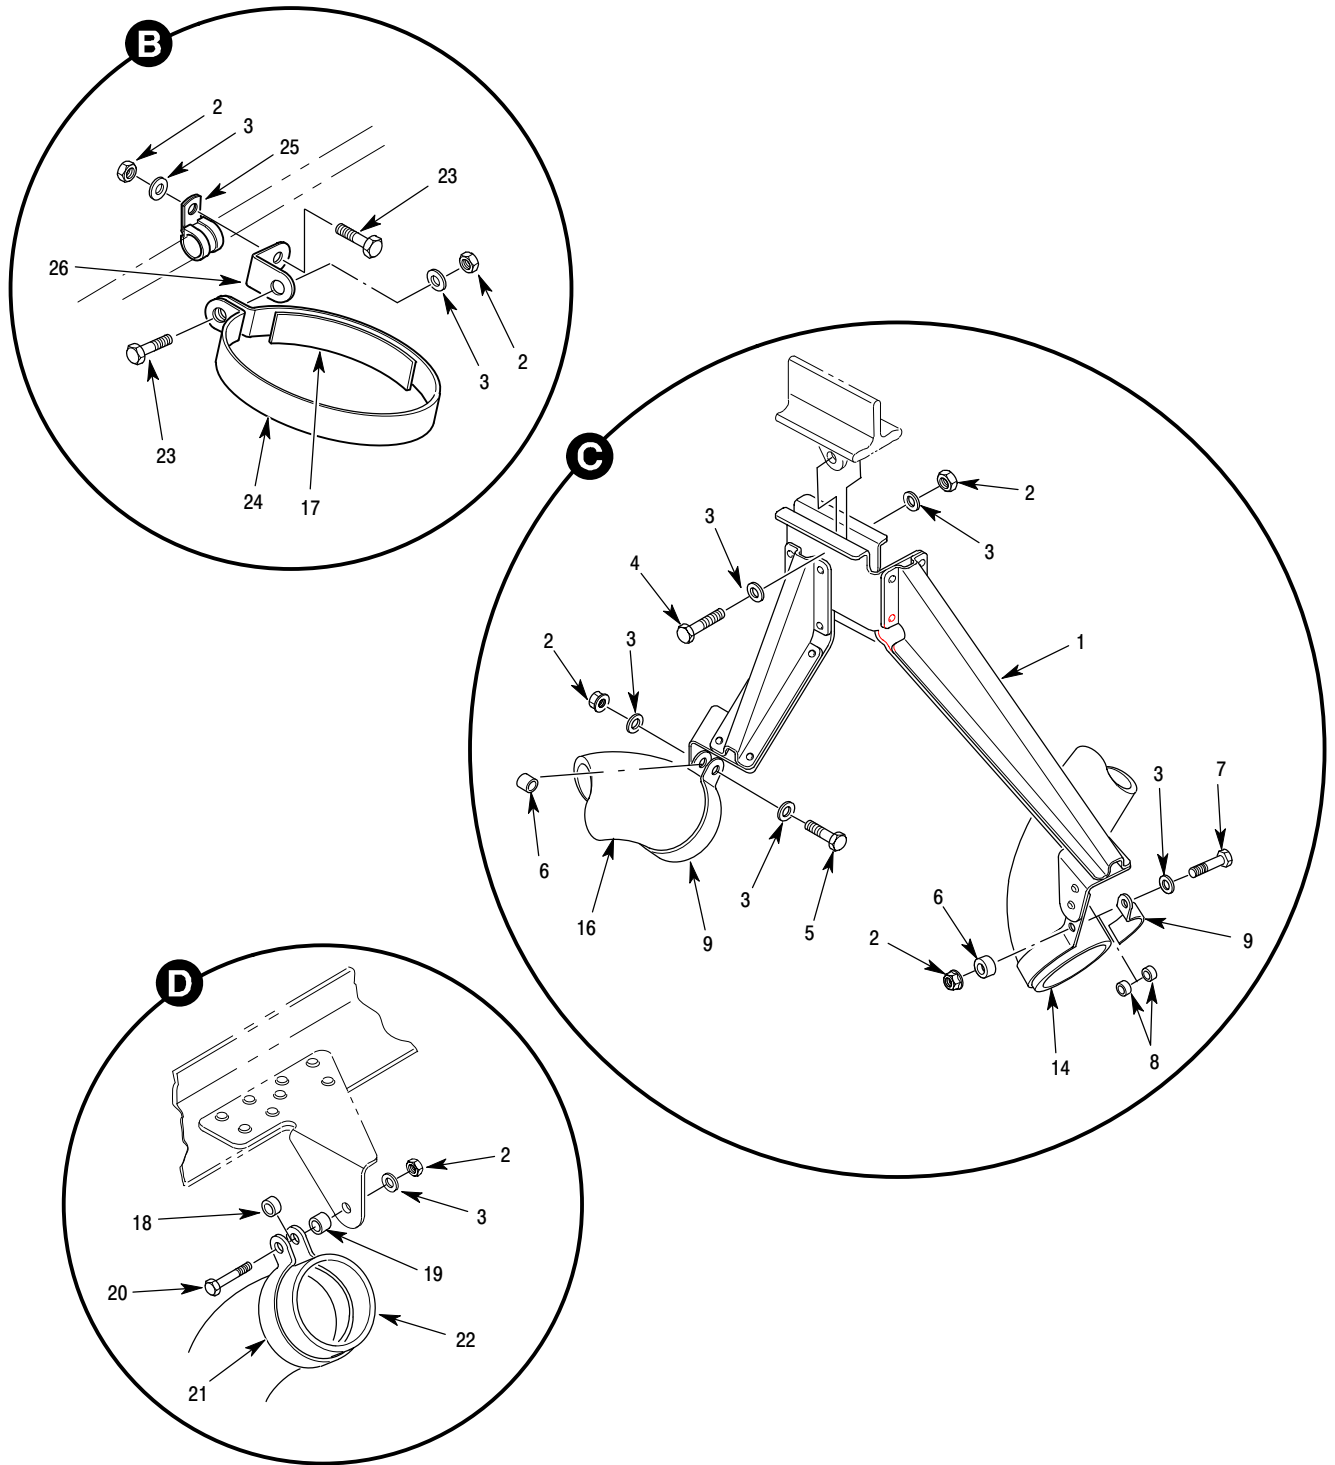

Figure 1. Engine Cooling Installation 250-C20B / 250-C20R/2 (Sheet 1 of 2)

P71-6001-2C

Figure 1. Engine Cooling Installation 250-C20B / 250-C20R/2 (Sheet 2 of 2)

MD Helicopters Inc.
ILLUSTRATED PARTS CATALOG

I L L	Fig. No.	Item No.	Part Number	Description	Qty. per Assy.	Used on Code	Model / Serial No. From - To
	1		369D28061-BSC	• Cooling Instl, Engine . . . . . Ref 71-00-00 For NHA Intrch With 369D28061-501 Cooling Instl. With 250-C20B Eng. Replaced By 369D28061-501 Cooling Instl.	REF		D 000001-SUBS E 000001-000480
	1		369D28061-501	• Cooling Instl . . . . . Ref 71-00-00 For NHA Use With 250-C20B / 250-C20R/2 Eng Instl	REF		E 000481-SUBS N 000001-SUBS
	1	1	369D28088-7	•• Bracket Assy, Air Bleed Tube . . . . . Use On 369D28061-501	1		E 000481-SUBS N 000001-SUBS
	1	1	369D28088-5	•• Bracket Assy, Air Bleed Tube . . . . . Use On 250-C20B	1		D 000001-SUBS E 000001-000480
	1	1	369D28088-3	•• Bracket Assy, Air Bleed Tube . . . . . Use On 250-C20B Replaced By 369D28088-5	1		D E
	1	1	369D28088	•• Bracket Assy, Air Bleed Tube . . . . . Use On 250-C20B Replaced By 369D28088-3	1		D E
	1	2	MS21042L3	••• Nut, Self-Locking, Reduced Hexagon .	3		
	1	3	AN960KD10L	••• Washer, Flat	6		
	1	4	NAS1303-4	••• Bolt	1		
	1	5	NAS1303-6	••• Bolt	1		
	1	6	NAS43HT3-18	••• Spacer	1		
	1	7	NAS1303-7	••• Bolt	1		
	1	8	NAS43HT3-12	••• Spacer	2		
	1	9	369A8088-7	••• Clamp	2		
	1	10	36H	•• Clamp	7		
	1	11	369D28091	•• Seal	2		
	1	12	369H8076	•• Connector, Air Duct	2		
	1	13	369D28089-5	•• Duct	1		
	1	14	369D28089-3	•• Duct	1		
	1	15	369D28090-5	•• Duct	1		
	1	16	369D28090-3	•• Duct	1		
	1	17	369D28061-3	•• Strip, Chafing	1		
	1	18	NAS43HT3-16	•• Spacer, Sleeve-Screw And Bolt	1		
	1	19	NAS43HT3-18	•• Spacer	1		
	1	20	NAS1303-10	•• Bolt	1		
	1	21	AN735D40	•• Clamp	3		
	1	22	369H8092	•• Orifice, Duct, Engine Cooling	1		
	1	23	NAS1303-1	•• Bolt	4		
	1	24	AN735D43	•• Clamp	2		
	1	25	MS21919DG8	•• Clamp	1		
	1	26	AN743-12	•• Bracket, Support Clamp	1		
	1	27	369D28092	•• Bracket	1		
	1	28	369A8008-13	•• Duct Assy, Air Engine Cooling	1		
	1	29	369D28304	•• Duct	1		
	1	30	369D25703	•• Duct	1