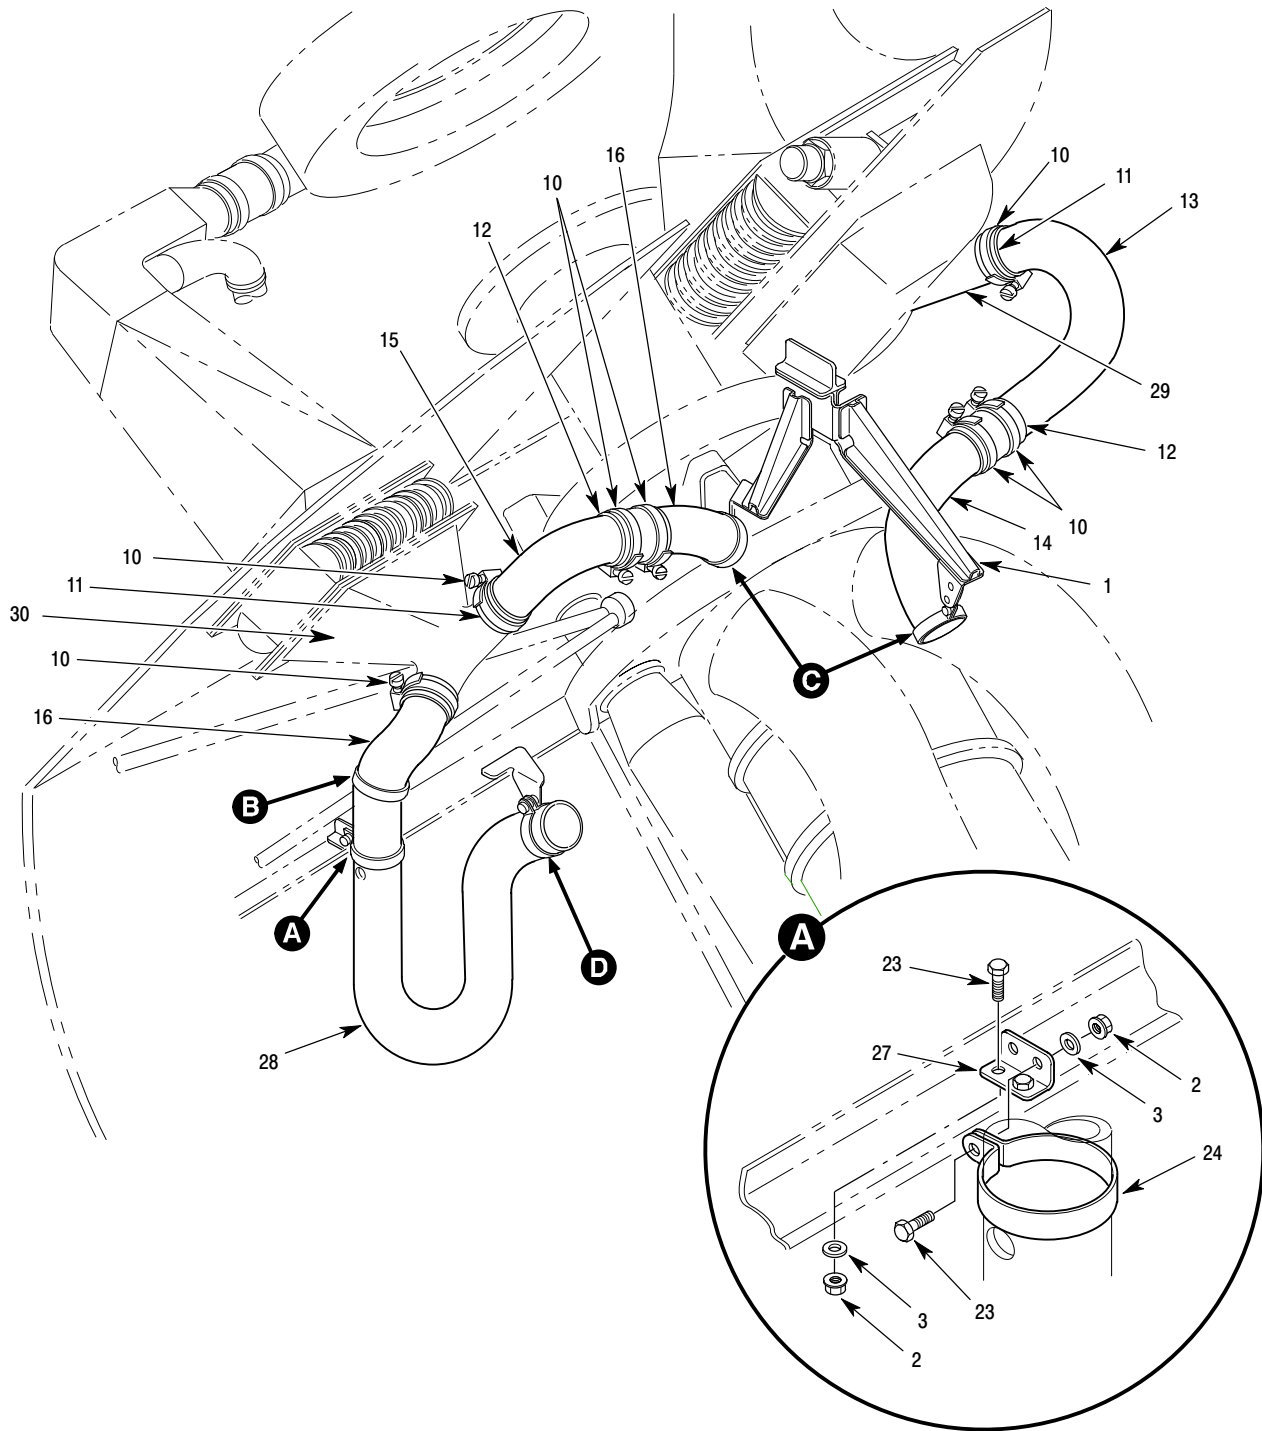

P71-6001-1C