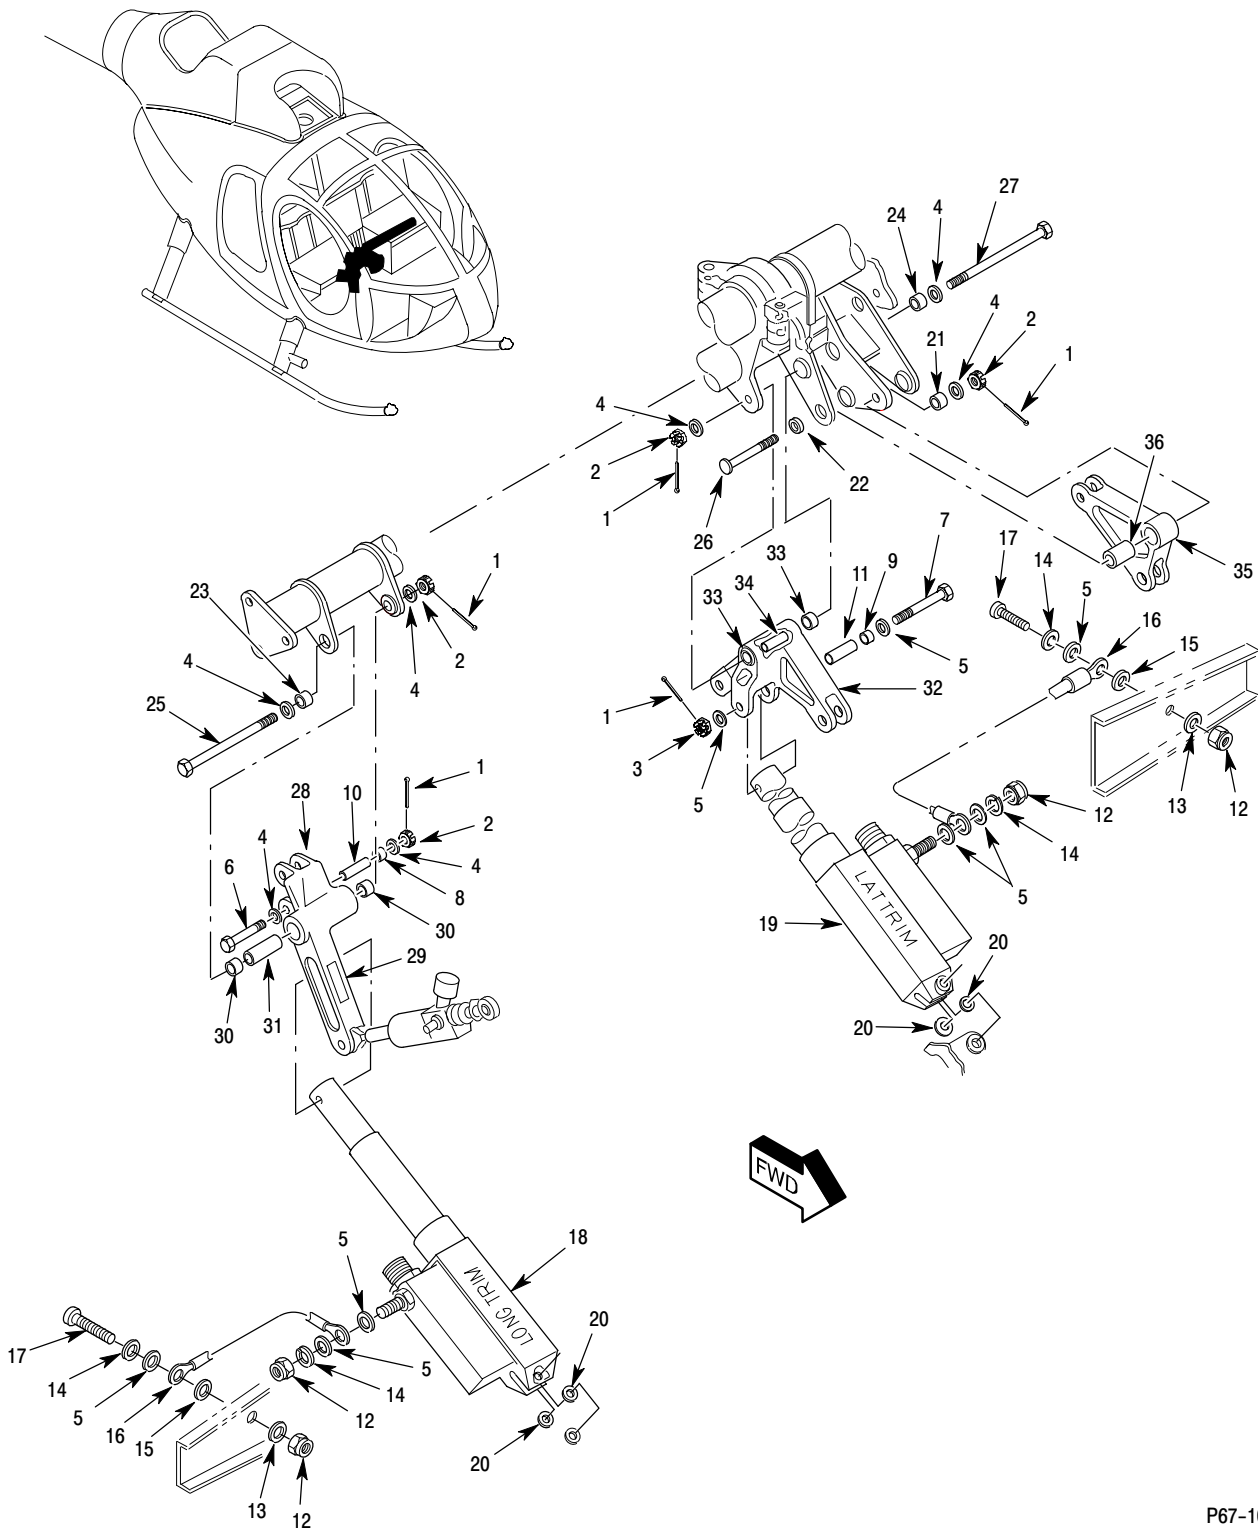

P67-1010B

Figure 9. Rotor Control Installation - Lower Control Bellcranks And Actuator Assemblies - Sta. 75.00

MD Helicopters Inc.
ILLUSTRATED PARTS CATALOG

CSP-IPC-4

I L L	Fig. No.	Item No.	Part Number	Description	Qty. per Assy.	Used on Code	Model / Serial No. From - To
	9		369RM7000-101	• Rotor Control Modification . . . . . Ref 67-00-90 For NHA	REF		KIT 000002-SUBS
	9		369D297300-BSC	• Control Instl, Rotor, RH Command (Sta. 75.00) . . . . . Not Procurable, See Fig 7 And 10 For Further BKDN, Ref 67-00-00 For NHA	REF		D E FF
	9		369D297300-501	• Control Instl, Rotor, RH Command (Sta. 75.00)	REF		6XX 000001-SUBS
	9		369D297300-503	• Control Instl, Rotor, RH Command (Sta. 75.00)	REF		KIT 000002-SUBS
	9		369A7300-503	• Control Instl, Rotor, LH Command (Sta. 75.00)	REF		D 000001-001346 E 000001-000060 FF 000001-000013
	9		369A7300-505	• Control Instl, Rotor, LH Command (Sta. 75.00)	REF		D 001347-SUBS E 000061-SUBS FF 000014-SUBS N 000001-SUBS
	9		369A7300-507	• Control Instl, Rotor, LH Command (Sta. 75.00)	REF		6XX 000001-SUBS
	9	1	MS24665-151	•• Pin, Cotter (Split)	3		
	9	1	MS24665-143	•• Pin, Cotter	3		
	9	2	MS17826-4	•• Nut, Self-Locking, Castellated, Hexagon	3		
	9	3	MS17826-3	•• Nut, Self-Locking, Castellated, Hexagon	1		
	9	4	AN960KD416L	•• Washer, Flat	7		
	9	5	AN960KD10L	•• Washer, Flat	2		D E FF N
	9	5	NAS1149DO332K	•• Washer, Flat	2		6XX
	9	6	NAS6204-25D	•• Bolt, Hex Head, Close Tolerance, Alloy Steel	1		D E FF N
	9	6	NAS6204-24D	•• Bolt	1		6XX
	9	7	NAS6203-24D	•• Bolt	1		
	9	8	HS626-4-257	•• Bushing . . . . . (Use With 369A7301 Or 369N2642 Bellcrank Assy.)	1		
	9	8	HS626-4-200	•• Bushing . . . . . (Use With 600N7301 Bellcrank Assy.) (Adjust Bolt/Washers As Required)	1		
	9	9	HS626-3-240	•• Bushing	1		
	9	10	HS610SP3120R252T1165	•• Bushing	1		
	9	11	HS610SP2415R192T1165	•• Bushing	1		
	9	12	MS21042L3	•• Nut, Self-Locking, Reduced Hexagon . .	4		
	9	13	AN960D10L	•• Washer	2		
	9	14	MS35338-43	•• Washer, Lock-Spring, Helical, Regular . .	6		
	9	15	AN961-10	•• Washer	2		
	9	16	369A7719-3	•• Jumper Assy . . . . . Replaced By 369A7719-25	2		
	9	16	369A7719-25	•• Jumper Assy	2		
	9	17	NAS603-9	•• Screw	2		
	9	18	600N7171-3	•• Longitudinal Actuator Assy . . . . . Replaced By 369A7171-17	1		6XX