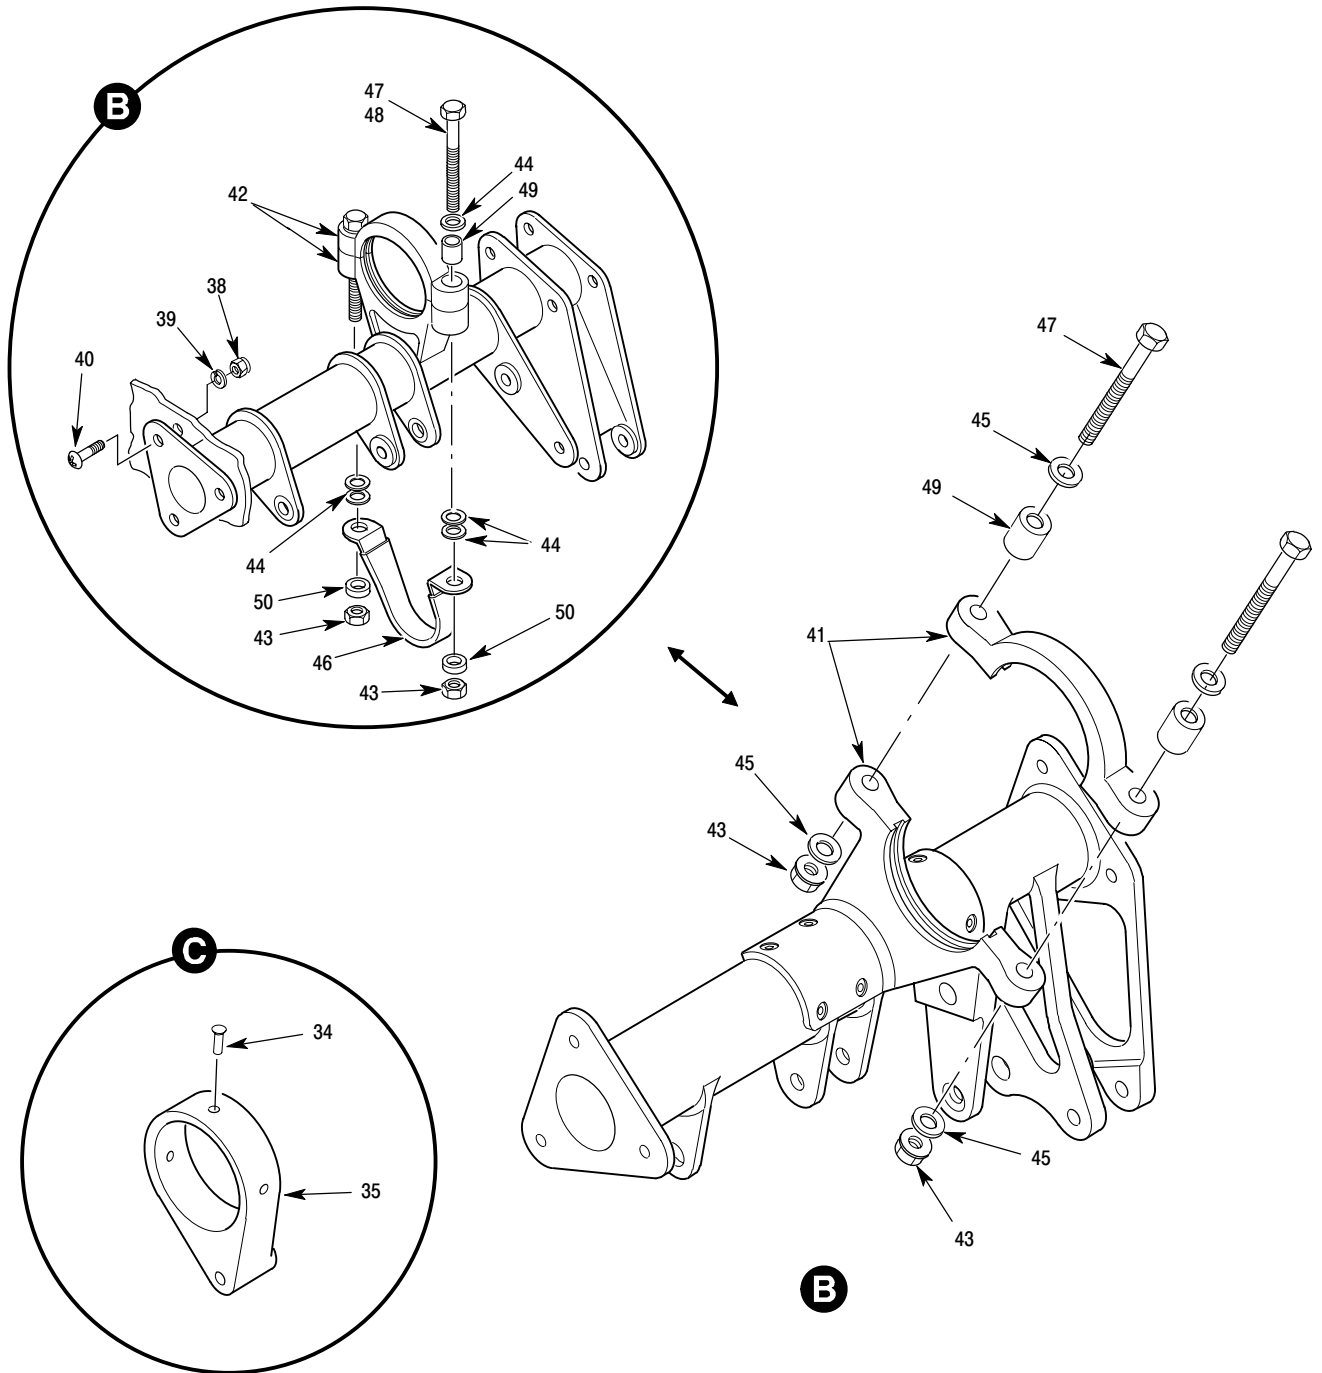

Figure 10. Rotor Control Installation - Bearing And Torque Tube Assemblies - Sta. 75.00
(Sheet 1 of 2)

P67-1011-2D

Figure 10. Rotor Control Installation - Bearing And Torque Tube Assemblies - Sta. 75.00
(Sheet 2 of 2)

MD Helicopters Inc.
ILLUSTRATED PARTS CATALOG

I L L	Fig. No.	Item No.	Part Number	Description	Qty. per Assy.	Used on Code	Model / Serial No. From - To
	10		369D297300-BSC	• Control Instl, Rotor, RH Command (Sta. 75.00) . . . . . Not Procurable See Fig 7 And 9 For Further BKDN Ref 67-00-00 For NHA	REF		D E FF
	10		369D297300-503	• Control Instl, Rotor, RH Command (Sta. 75.00) . . . . . Not Procurable See Fig 7 And 9 For Further BKDN Ref 67-00-00 For NHA	REF		KIT 000002-SUBS
	10		369D297300-501	• Control Instl, Rotor, RH Command (Sta. 75.00) . . . . . Not Procurable See Fig 7 And 9 For Further BKDN Ref 67-00-60 For NHA	REF		6XX 000001-SUBS
	10		369A7300-507	• Control Instl, Rotor, LH Command (Sta. 75.00) . . . . . Not Procurable See Fig 8 And Fig 9 For Further BKDN Ref 67-00-00 And 67-00-60 For NHA	REF		6XX 000001-SUBS
	10		369A7300-505	• Control Instl, Rotor, LH Command (Sta. 75.00) . . . . . Not Procurable See Fig 8 And 9 For Further BKDN Ref 67-00-00 For NHA	REF		N 000001-SUBS D 001347-SUBS E 000061-SUBS FF 000014-SUBS
	10		369A7300-503	• Control Instl, Rotor, LH Command (Sta. 75.00) . . . . . Not Procurable See Fig 8 And 9 For Further BKDN Ref 67-00-00 For NHA	REF		D 000001-SUBS E 000001-000060 FF 000001-000013
	10	1	MS24665-143	•• Pin, Cotter	2		
	10	2	MS17826-4	•• Nut, Self-Locking, Castellated, Hexagon	2		
	10	3	AN960KD416L	•• Washer, Flat	3		
	10	4	NAS6204-10D	•• Bolt, Hex Head, Close Tolerance, Alloy Steel	1		
	10	5	NAS6204-19D	•• Bolt, Hex Head, Close Tolerance, Alloy Steel	1		
	10	6	HS626-4-325	•• Bushing	1		
N	10	7	369A7372	•• Bearing Assy, Male	1	A	D E FF N
N	10	7	600N7372-1	•• Bearing Assy, Male	1	B	6XX KIT
	10	8	369A7951-7	••• Bearing	1	AB	
	10	9	369A7372-5	••• Rod End	1	A	
	10	9	600N7372-3	••• Rod End	1	B	
	10	10	600N7374-1	•• Retainer	1		6XX KIT
	10	10	369A7374-3	•• Retainer	1		D E FF N
	10	10	369A7374	•• Retainer . . . . . Replaced By 369A7374-3	1		
	10	11	LHL1250D-6	•• Spring, Bungee	1		6XX KIT