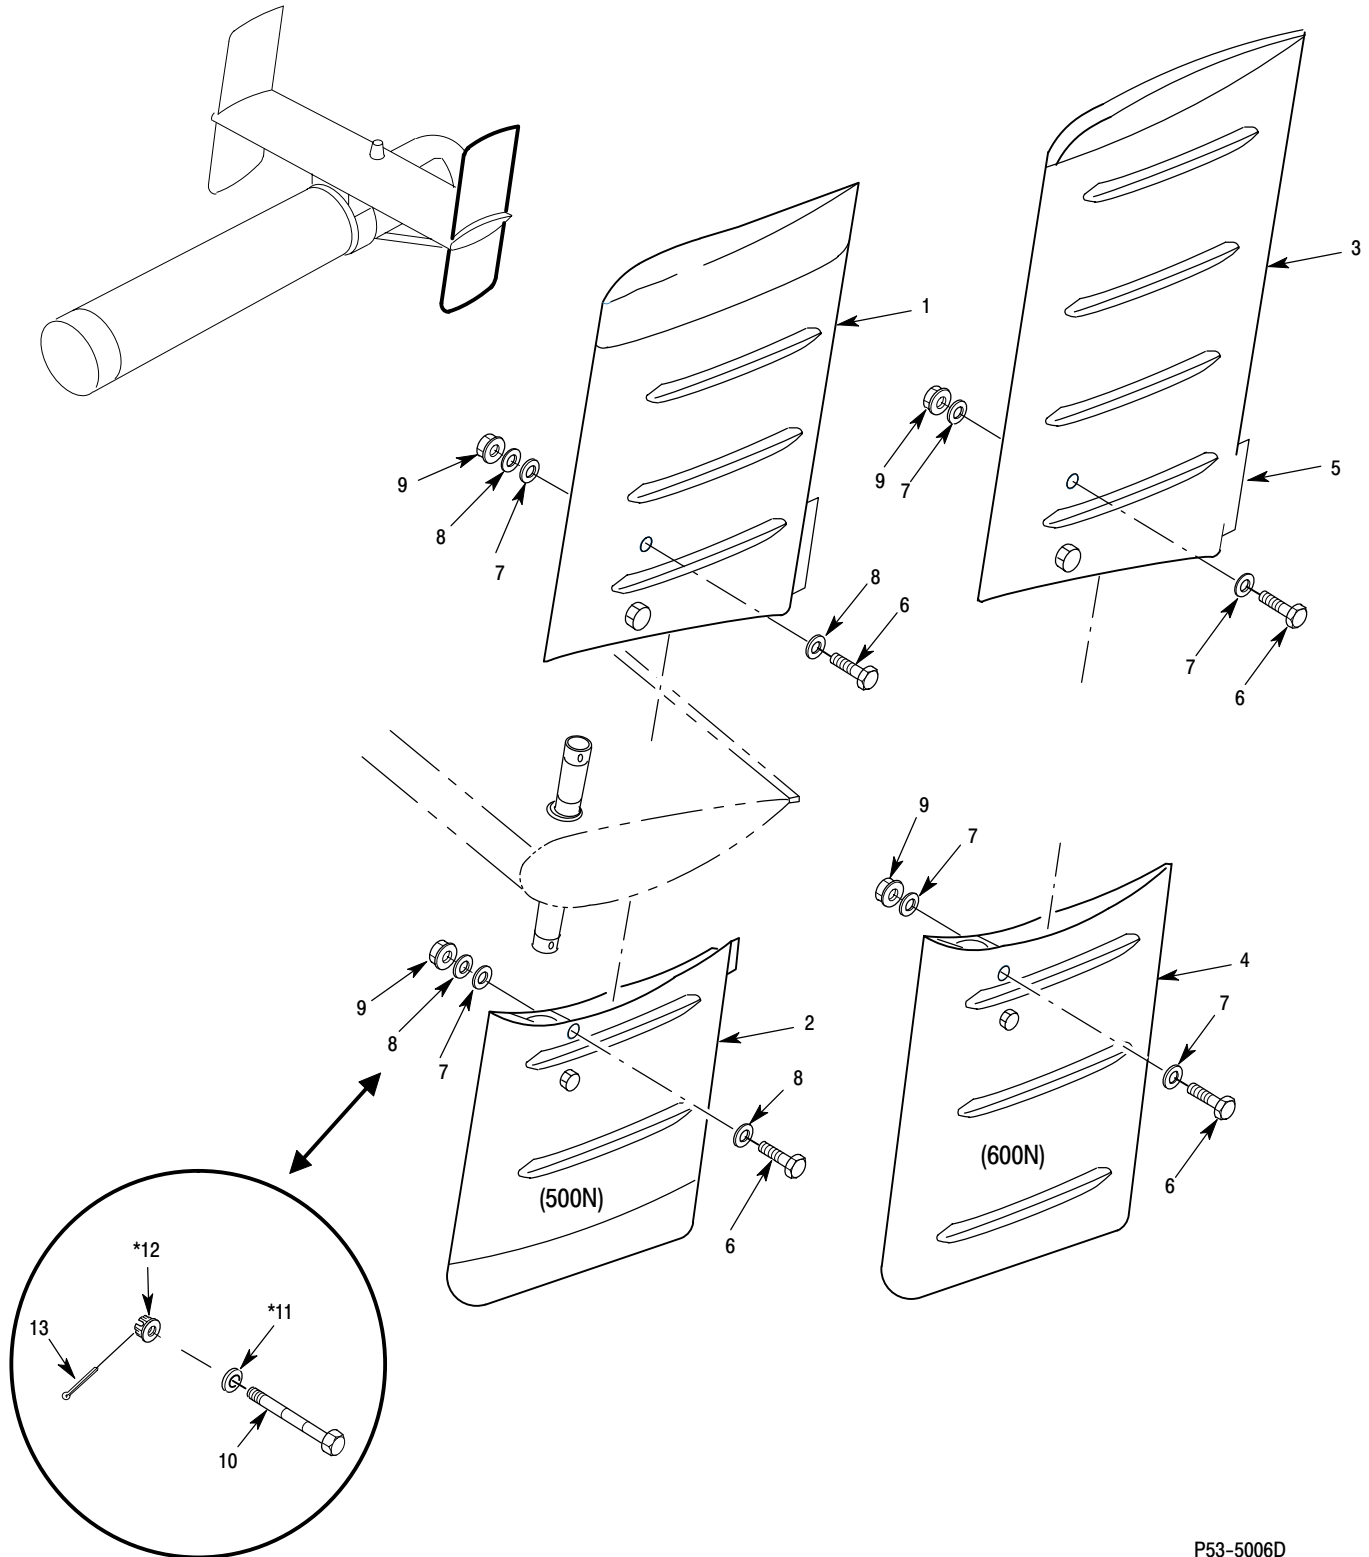

P53-5006D

NOTE: (*) PART OF 600N2012-1 EXPANDABLE BOLT

Figure 2. Notar Vertical Stabilizer Assembly - 500N/600N

MD Helicopters Inc.
ILLUSTRATED PARTS CATALOG

CSP-IPC-4

I L L	Fig. No.	Item No.	Part Number	Description	Qty. per Assy.	Used on Code	Model / Serial No. From - To	
			369D21120-503	Blade Assy, Main ..... (HTC 500P2100-103) Ref 62-20-00 For NHA May Be Intermixed In Any Combination With 369D21100-513/ -515/ -517/ -519/ -521/ -523 (NO BKDN)	REF		D E	
			369D21120-501	Blade Assy, Main ..... (HTC 500P2100-101) Replaced By 369D21120-503	REF		D E	
1			369D21100-523	• Blade Assy, Main ..... Ref 62-20-00 For NHA May Be Mixed In Any Combination With 369D21100-513/ -515/ -516/ -517/ -519/ -521/ -523	REF		D E	SPARES 000537-000560
1			369D21100-521	• Blade Assy, Main ..... Ref 62-20-00 For NHA Intrch With 369D21100-517 Made From -517 With 369D21116-1 Bushings Installed	REF		D E	SPARES 000001-000536
1			369D21100-519	• Blade Assy, Main ..... Intrch With 369D21100-515/ -516 Made From -515 Or -516 With 369D21116-1 Bushings Installed	REF		D E	SPARES 000001-000508
1			369D21100-517	• Blade Assy, Main ..... Ref 62-20-00 For NHA May Be Intermixed In Any Combination With 369D21100-513/ -515/ -516/ -517 Replaced By 369D21100-523	REF		D E	000001-SUBS 000509-000536
1			369D21100-516	• Blade Assy, Main ..... Ref 62-20-00 For NHA Spares Replacement For 369D21100-513/ -515 May Be Intermixed In Any Combination With 369D21100-513/ -515/ -516/ -517 Replaced By 369D21100-517	REF		D E E E	SPARES 000449-000450 000463-000466 000470-000474 000479-000508
1			369D21100-515	• Blade Assy, Main ..... Ref 62-20-00 For NHA May Be Intermixed In Any Combination With 369D21100-513/ -515/ -516/ -517 Replaced By 369D21100-517	REF		E	000001-000508
1			369D21100-513	• Blade Assy, Main ..... Ref 62-20-00 For NHA May Be Intermixed In Any Combination With -513/ -515/ -516/ -517 Replaced By 369D21100-517	REF		D E	SPARES 000001-000508
1			369D21100-512	• Blade Assy, Main ..... Ref 62-20-00 For NHA May Be Intermixed With 369D21100-505/ -509/ -511/ -512	REF		D	SPARES
1			369D21100-511	• Blade Assy, Main ..... May Be Intermixed With 369D21100-505/ -509/ -511/ -512 Replaced By 369D21100-512	REF		D D	SPARES 001020-SUBS