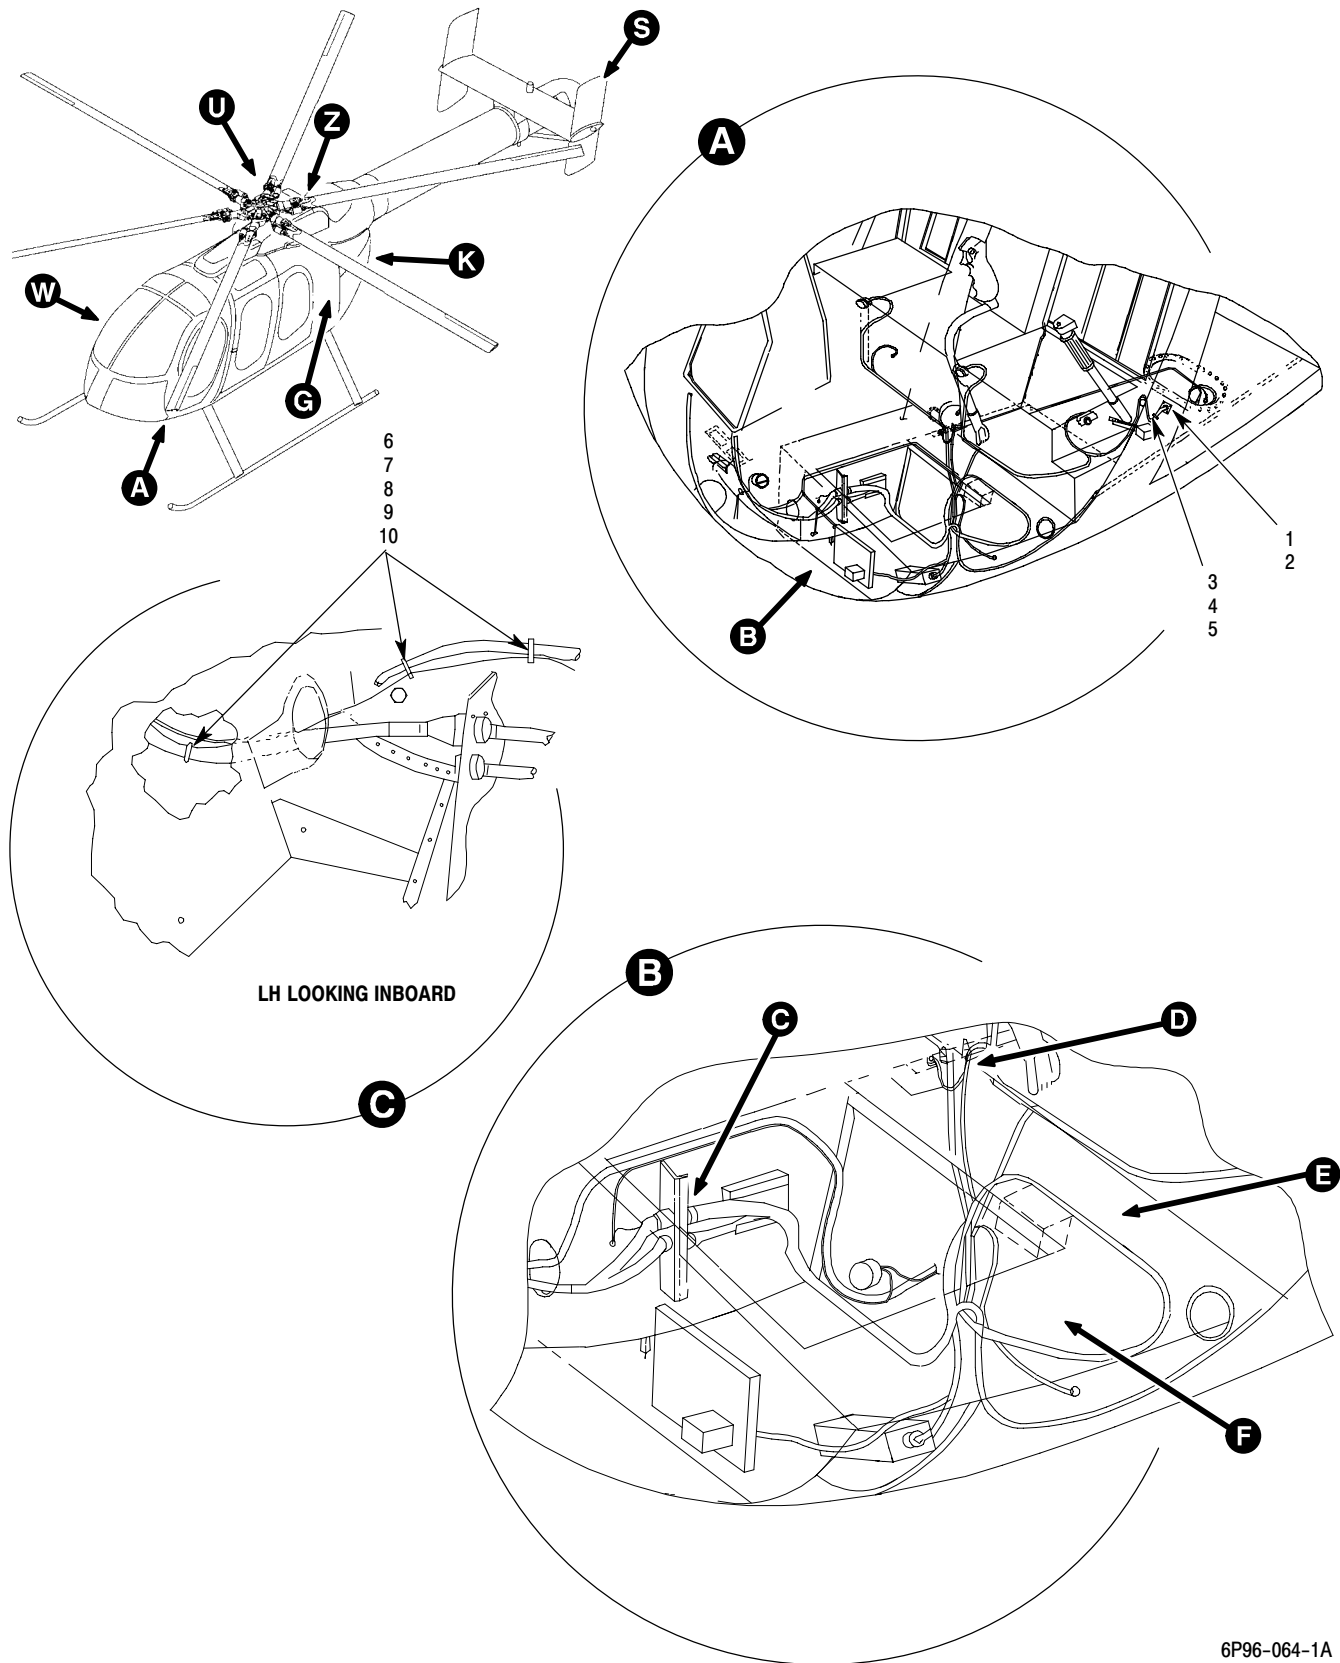

6P96-064-1A

Figure 2. Wiring Harness - Electrical Installation (Sheet 1 of 5)

MD Helicopters Inc.
ILLUSTRATED PARTS CATALOG

CSP-IPC-4

I L L	Fig. No.	Item No.	Part Number	Description	Qty. per Assy.	Used on Code	Model / Serial No. From - To
	1	30	369D24145-BSC	•• Supply Unit, Power (Grimes) ..... Replaced By 369D24145-5 (Grimes PN 60-1431) Whelen And Grimes Systems Are Not Intermixable.	1		
	1	30	369D24145-3	•• Power Supply, Strobe (Whelen) ..... (Whelen PN C-7011F) Whelen And Grimes Systems Are Not Intermixable.	1		
	1	30	369D24145-5	•• Power Supply, Strobe (Grimes) ..... (Grimes PN 60-1431) Whelen And Grimes Systems Are Not Intermixable.	1		
	1	30	369D24145-7	•• Power Supply, Strobe (Whelen) ..... (Whelen PN 90143) Whelen And Grimes Systems Are Not Intermixable.	1		
	1	30	369D24145	•• Power Supply, Strobe (Grimes)	1		
	1	31	MS35207-265	•• Screw	4		
	1	32	AN960KD10L	•• Washer, Flat	4		
	1	33	369H4540-503	•• Battery Assy, Ni Cad, 13Amp Hr ..... For Replacement Order 369H4540-507	1		
	1	33	369H4540-507	•• Battery Assy	1		
	1	34	MS35214-28	•• Screw, Machine-Pan Head, Cross-Recessed, Brass	4		
	1	35	NAS620A6L	•• Washer	4		
	1	36	369H4508-3	•• Compass, Standby ..... Ref 96-00-00 (Fig 2) For BKDN Includes C23-805 Card And Holder Intrch With C-2300-L41-24B Replaced By 369D29009-101 Instl.	1		D 000001-001149 D 001151-001184
	1	36	369D290009-101	•• Compass Instl Magnetic Standby ..... Ref 95-20-00 For BKDN Intrch With 369D290009-111	1		D 001185-001204 D 001150-001150
	1	37	369H6402-511	•• Wire Harness Inst. .... Ref 96-00-00 For Earlier 369D's Wire Harness Installation	1		D 000001-001149
	1	37	369D24102	•• Harness Instl, Electrical Wire ..... See 369H6402-511 (96-00-00) For Early 369D's Electrical Wire Harness Installation. See 369D24262-BSC/-501/-503 Wire Harness Installation For 369E's, 369FF's And 500N With Generic Fuselage Configuration.	1		D 001150-001150 D 001185-001204
	1	38	NAS1096-2-6	•• Screw - Hex Head, Recessed, Full Thread	4		
	1	39	AN960C8L	•• Washer, Flat	4		
	1	40	369A4652	•• Regulator, Voltage ..... See 369H6420-511 Electrical Equipment Installation (96-00-00) For Earlier 369D's	1		
	1	41	NAS603-20P	•• Screw, Machine-Aircraft, Pan Head, Cruciform Recess	2		
	1	42	MS21042L3	•• Nut, Self-Locking, Reduced Hexagon	2		
	1	43	AN960KD10L	•• Washer, Flat	4		
	1	44	MS51958-63	•• Screw, Machine Pan-Head	2		
	1	45	MS21042L3	•• Nut, Self-Locking, Reduced Hexagon	2