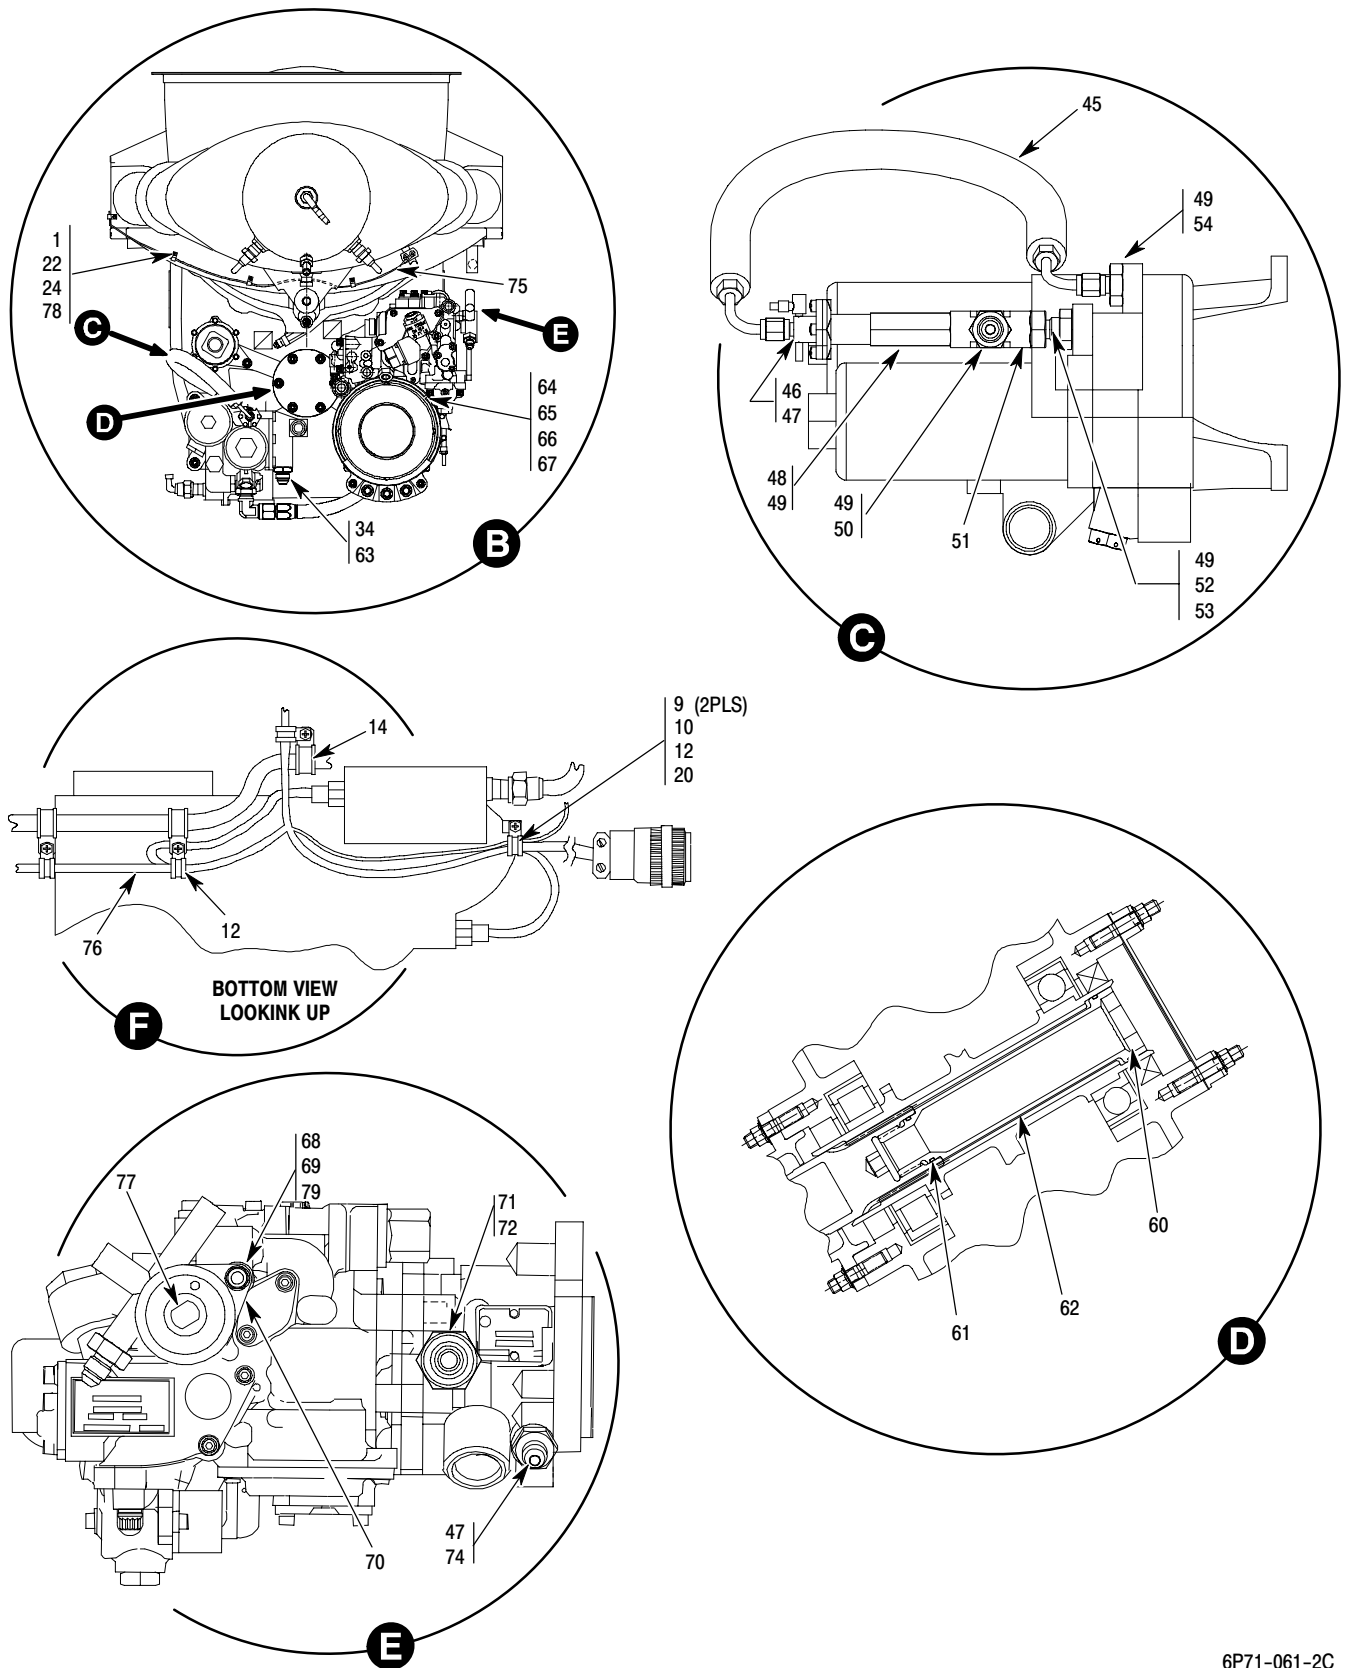

Figure 2. Engine Build-Up Assembly - 250-C47M (Sheet 2 of 2)

6P71-061-2C

MD Helicopters Inc.
ILLUSTRATED PARTS CATALOG

I L L	Fig. No.	Item No.	Part Number	Description	Qty. per Assy.	Used on Code	Model / Serial No. From - To
	2		600N8601-503	••• Build-Up Assy, Engine, 250-C47M ... W/O Power Turbine Tach Generator Replaced By 600N8601-505 See Fig 1 For NHA	REF		6XX 000003-000011
	2		600N8601-505	••• Build-Up Assy, Engine, 250-C47M ... W/O Any Tach Generators Replaced By 600N8601-509 See Fig 1 For NHA	REF		6XX 000012-000026
	2		600N8601-509	••• Build-Up Assy, Engine, 250-C47M ... W/O Any Tach Generators Engine Supplied Acc Harness See Fig 1 For NHA	REF		6XX 000027-SUBS
	2	1	MS21043-08	•••• Nut	10		
	2	2	NAS620C8L	•••• Washer	12		
	2	3	NAS1352C08-8	•••• Bolt	6		
	2	4	369D28613-BSC	•••• Inlet Bell	1		
	2	5	369D28612-BSC	•••• Inlet Seal Assy	1		
	2	6	MS51957-42	•••• Screw	3		
	2	7	NAS620A8L	•••• Washer	3		
	2	8	369F5467-1	•••• Seal Assy	1		6XX 000002-000028
				Replaced By 369F5467-3 If 369F5450-503 Or 505 Clutch Is Used 369F5467-3 Seal Must Be Used			
	2	8	369F5467-3	•••• Seal Assy	1		6XX 000029-SUBS
				If 369F5450-503 Or -505 Clutch Is Used 369F5467-3 Seal Must Be Used			
	2	9	NAS603-8	•••• Screw	3		
				600N8601-503/-505 Instl One Used On 600N8601-509 Instl			
	2	10	AN960C10L	•••• Washer, Flat	10		
				600N8601-503/-505 Instl Seven Used On 600N8601-509 Instl			
	2	11	MS21919WCH6	•••• Clamp, Loop Type, Cushioned Support	1		
				Use On 600N8601-501/-507 Instl			
	2	12	MS21919WCH14	•••• Clamp, Loop Type, Cushioned, Support	2		
				Used On 600N8601-503/-505 Instl			
	2	13	369A6401-5	•••• Angle Assy	1		
				Use On 600N8601-503/-505 Instl			
	2	14	MS21919WCH5	•••• Clamp, Loop Type, Cushioned,Support	2		
				600N8601-503/-505			
	2	15	MS21043-4	•••• Nut, Self-Locking, Reduced Hexagon, Ring Base	10		
				600N8601-503 Instl Six Used On 600N8601-509 Instl			
	2	16	AN960C416L	•••• Washer, Flat	10		
				600N8601-503 Instl Six Used On 600N8601-505/-509 Instl			
	2	17	369F5450-505	•••• Clutch Assy, Overrunning	1		6XX 000075-SUBS
				If 369F5450-505 Clutch Is Used 369F5467-3 Seal Must Be Used Ref CSP-COM-5 For BKDN